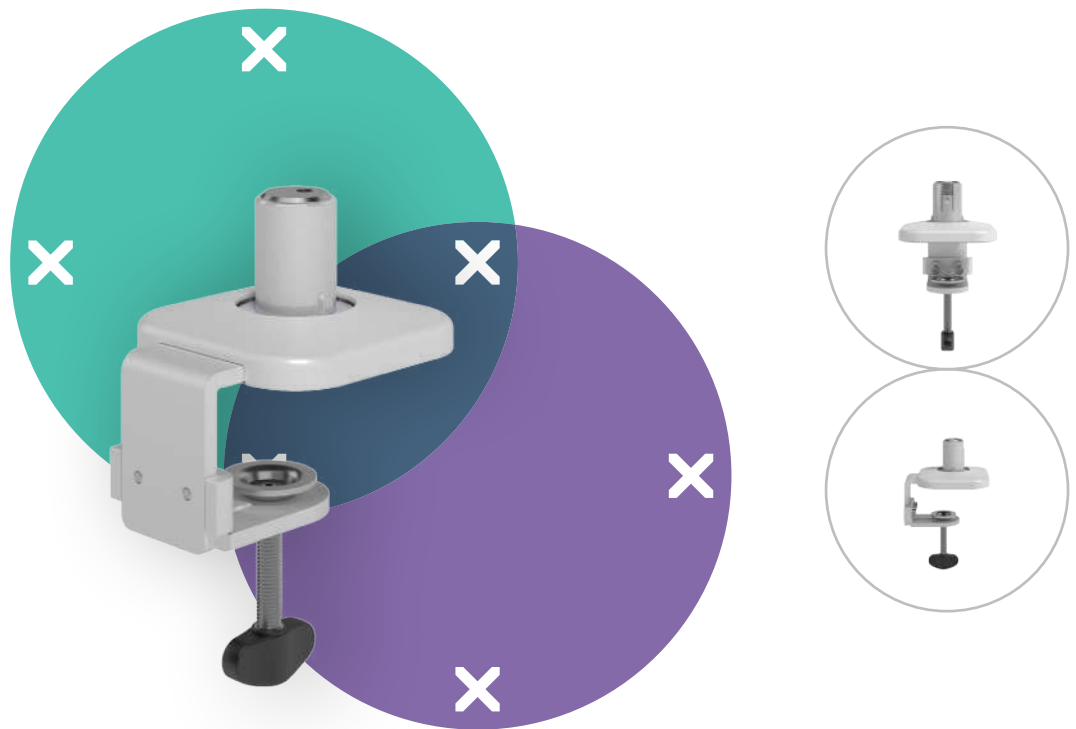

65.910

Viewprime desk clamp - mount 910

Our standard desk clamp is ideally for most desks to mount the single Viewprime plus monitor arm (65.110). Especially if you don't have cable management grommet holes or a M10 bolt hole is not an option, we recommend this mounting option.

- Suitable for a desktop thickness of 12 up to 50 mm (0,5" -2,0")

- Mounting option for single Viewprime plus monitor arm 65.110