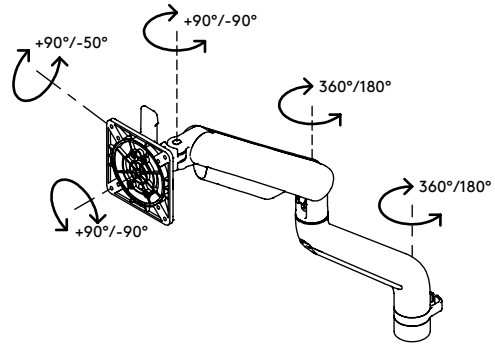

## Viewprime plus monitor arm – desk 110

Ideal for hot desking work environments, offering superior usability. The high-end gas spring allows for fingertip dynamic height adjustment and its precision engineered joints for smooth operation when adjusting the monitor depth. The wide depth adjustment range makes this arm suitable for both, shallow and deep desks. A full feature monitor arm with award winning design.

- Dynamic height adjustment range of 355 mm (14,0")
- Independent depth adjustment of 516 mm (20,3")
- Capable of portrait and landscape orientation ( $\pm 90^\circ$  VESA rotation)
- Built-in gas spring
- Tension adjustment indicator for fast and precise installation
- Integrated cable management
- Quick release included
- VESA MIS-D 75 x 75/100 x 100 mm compatible
- Monitor: tilt  $+90^\circ/-50^\circ$ , swivel  $\pm 90^\circ$ , rotate  $\pm 90^\circ$
- Arm: swivel  $360^\circ$ , limit can be set to  $180^\circ$
- Weight capacity 1,5 - 9 kg (3,3 - 19,8lb.)
- Monitor size limit: height 1034 mm
- Desk mount not included, various options available: 65.810, 65.910, 65.930

# viewprime <sup>x</sup>

355 mm (14,0")

+90°/-50°

180°

+90°/-90°

1034 mm (40,7")

75 x 75/100 x 100

1,5 - 9 kg  
(3,3 - 19,8 lb)

# 65.110

488 x 318 x 125 mm

1 pcs

white

3,1 kg

805410651107

65.910