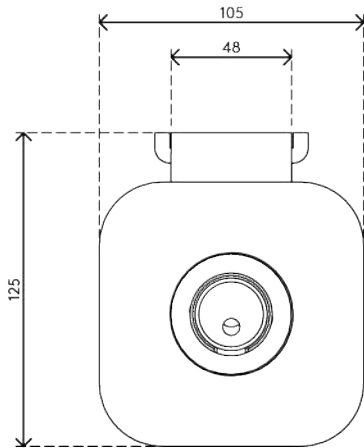

viewprime ^x

Viewprime desk clamp - mount 910

2021/03/21

65.910

185 x 110 x 110 mm

1 pcs

white

1,662 kg

805410659103