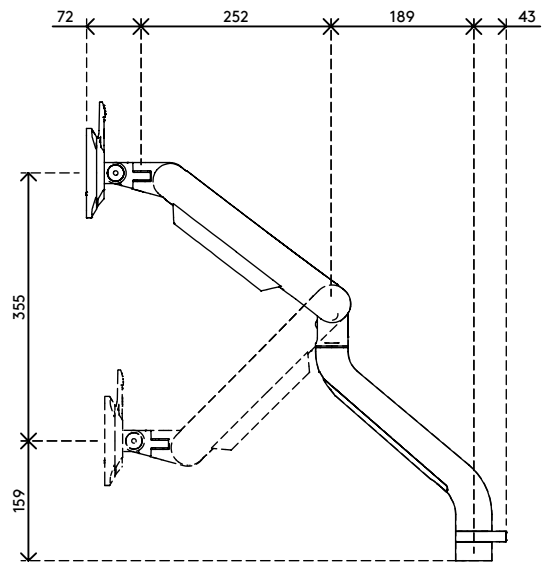

## Viewprime plus monitor arm – desk 110

Ideal for hot desking work environments, offering superior usability. The high-end gas spring allows for fingertip dynamic height adjustment and its precision engineered joints for smooth operation when adjusting the monitor depth. The wide depth adjustment range makes this arm suitable for both, shallow and deep desks. A full feature monitor arm with award winning design.

- Dynamic height adjustment range of 355 mm (14,0")
- Independent depth adjustment of 516 mm (20,3")
- Capable of portrait and landscape orientation ( $\pm 90^\circ$  VESA rotation)
- Built-in gas spring
- Tension adjustment indicator for fast and precise installation
- Integrated cable management
- Quick release included
- VESA MIS-D 75 x 75/100 x 100 mm compatible
- Monitor: tilt  $+90^\circ/-50^\circ$ , swivel  $\pm 90^\circ$ , rotate  $\pm 90^\circ$
- Arm: swivel  $360^\circ$ , limit can be set to  $180^\circ$
- Weight capacity 1,5 - 9 kg (3,3 - 19,8lb.)
- Monitor size limit: height 1034 mm
- Desk mount not included, various options available: 65.810, 65.910, 65.930

# viewprime <sup>x</sup>

355 mm (14,0")

+90°/-50°

180°

+90°/-90°

1034 mm (40,7")

75 x 75/100 x 100

1,5 - 9 kg  
(3,3 - 19,8 lb)

# 65.110

488 x 318 x 125 mm

1 pcs

white

3,1 kg

805410651107

65.910