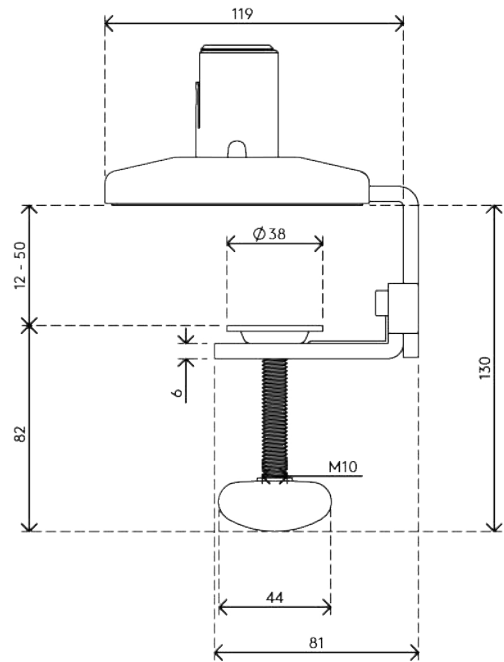

viewprime ^x

Viewprime desk clamp - mount 910

2021/03/21

65.910

185 x 110 x 110 mm

1 pcs

white

1,662 kg

805410659103