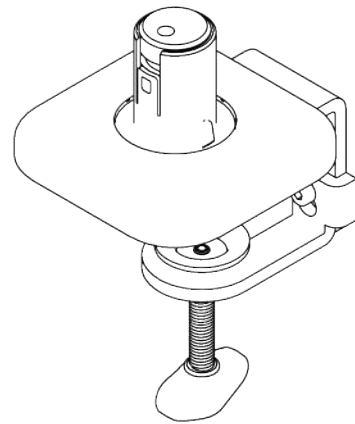

viewprime ^x

Viewprime desk clamp - mount 910

2021/03/21

65.910

185 x 110 x 110 mm

1 pcs

white

1,662 kg

805410659103