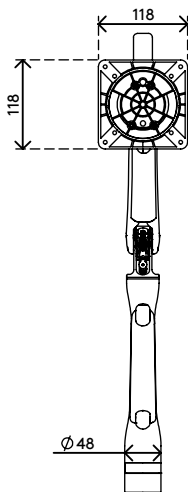

## Viewprime plus monitor arm – desk 110

Ideal for hot desking work environments, offering superior usability. The high-end gas spring allows for fingertip dynamic height adjustment and its precision engineered joints for smooth operation when adjusting the monitor depth. The wide depth adjustment range makes this arm suitable for both, shallow and deep desks. A full feature monitor arm with award winning design.

- Dynamic height adjustment range of 355 mm (14,0")
- Independent depth adjustment of 516 mm (20,3")
- Capable of portrait and landscape orientation ( $\pm 90^\circ$  VESA rotation)
- Built-in gas spring
- Tension adjustment indicator for fast and precise installation
- Integrated cable management
- Quick release included
- VESA MIS-D 75 x 75/100 x 100 mm compatible
- Monitor: tilt  $+90^\circ/-50^\circ$ , swivel  $\pm 90^\circ$ , rotate  $\pm 90^\circ$
- Arm: swivel  $360^\circ$ , limit can be set to  $180^\circ$
- Weight capacity 1,5 - 9 kg (3,3 - 19,8lb.)
- Monitor size limit: height 1034 mm
- Desk mount not included, various options available: 65.810, 65.910, 65.930

# viewprime <sup>x</sup>

355 mm (14,0")

+90°/-50°

180°

+90°/-90°

1034 mm (40,7")

75 x 75/100 x 100

1,5 - 9 kg  
(3,3 - 19,8 lb)

# 65.110

488 x 318 x 125 mm

1 pcs

white

3,1 kg

805410651107

65.910