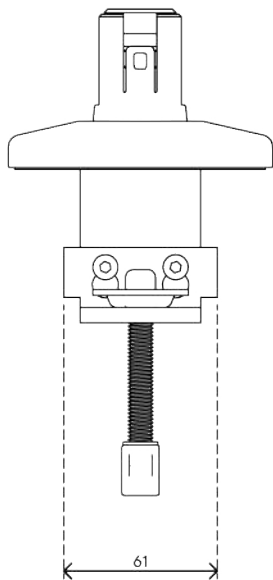

viewprime ^x

Viewprime desk clamp - mount 910

2021/03/21

65.910

185 x 110 x 110 mm

1 pcs

white

1,662 kg

805410659103