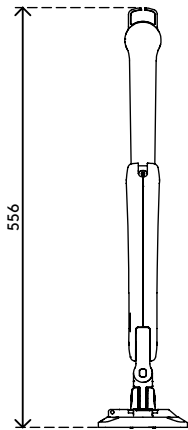

## Viewprime plus monitor arm – desk 110

Ideal for hot desking work environments, offering superior usability. The high-end gas spring allows for fingertip dynamic height adjustment and its precision engineered joints for smooth operation when adjusting the monitor depth. The wide depth adjustment range makes this arm suitable for both, shallow and deep desks. A full feature monitor arm with award winning design.

- Dynamic height adjustment range of 355 mm (14,0")
- Independent depth adjustment of 516 mm (20,3")
- Capable of portrait and landscape orientation ( $\pm 90^\circ$  VESA rotation)
- Built-in gas spring
- Tension adjustment indicator for fast and precise installation
- Integrated cable management
- Quick release included
- VESA MIS-D 75 x 75/100 x 100 mm compatible
- Monitor: tilt  $+90^\circ/-50^\circ$ , swivel  $\pm 90^\circ$ , rotate  $\pm 90^\circ$
- Arm: swivel  $360^\circ$ , limit can be set to  $180^\circ$
- Weight capacity 1,5 - 9 kg (3,3 - 19,8lb.)
- Monitor size limit: height 1034 mm
- Desk mount not included, various options available: 65.810, 65.910, 65.930

# viewprime <sup>x</sup>

355 mm (14,0")

+90°/-50°

180°

+90°/-90°

1034 mm (40,7")

75 x 75/100 x 100

1,5 - 9 kg  
(3,3 - 19,8 lb)

# 65.110

488 x 318 x 125 mm

1 pcs

white

3,1 kg

805410651107

65.910