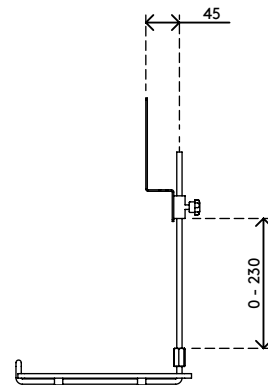

51.582

Viewmate keyboard & mouse platform - option 582

This product creates a floating work platform which can be mounted between monitor and monitor arm. Ideal for wall-mounted monitor arms and workplaces with a clean desk policy.

- Height adjustment range of 230 mm
- VESA MIS-D 75 x 75/100 x 100 mm compatible
- Ideal for compact information entry stations
- Creates a platform for using both input devices
- Saves valuable desk space
- Assists a clean desk policy
- Fitted between VESA mounts of monitor arm and monitor

viewmate ^x

75 x 75/100 x 100

1,5 kg

Viewmate keyboard & mouse platform - option 582

2016/03/25

51.582

 625 x 320 x 130 mm

 1 pcs