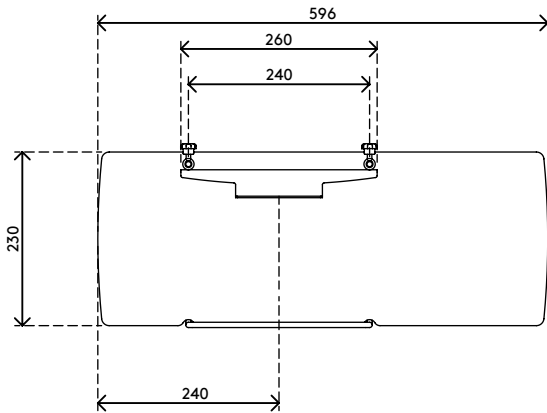

51.582

Viewmate keyboard & mouse platform - option 582

This product creates a floating work platform which can be mounted between monitor and monitor arm. Ideal for wall-mounted monitor arms and workplaces with a clean desk policy.

- Height adjustment range of 230 mm
- VESA MIS-D 75 x 75/100 x 100 mm compatible
- Ideal for compact information entry stations
- Creates a platform for using both input devices
- Saves valuable desk space
- Assists a clean desk policy
- Fitted between VESA mounts of monitor arm and monitor

viewmate ^x

75 x 75/100 x 100

1,5 kg

Viewmate keyboard & mouse platform - option 582

2016/03/25

51.582

 625 x 320 x 130 mm

 1 pcs