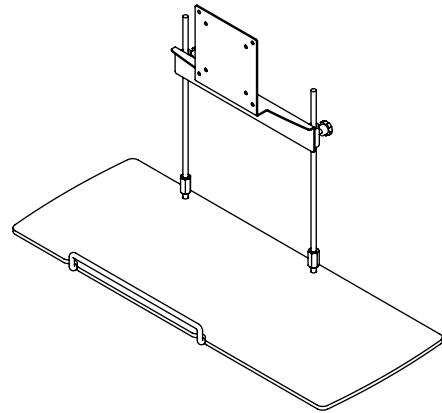

51.582

Viewmate keyboard & mouse platform - option 582

This product creates a floating work platform which can be mounted between monitor and monitor arm. Ideal for wall-mounted monitor arms and workplaces with a clean desk policy.

- Height adjustment range of 230 mm
- VESA MIS-D 75 x 75/100 x 100 mm compatible
- Ideal for compact information entry stations
- Creates a platform for using both input devices
- Saves valuable desk space
- Assists a clean desk policy
- Fitted between VESA mounts of monitor arm and monitor

viewmate ^x

75 x 75/100 x 100

1,5 kg

Viewmate keyboard & mouse platform - option 582

2016/03/25

51.582

 625 x 320 x 130 mm

 1 pcs