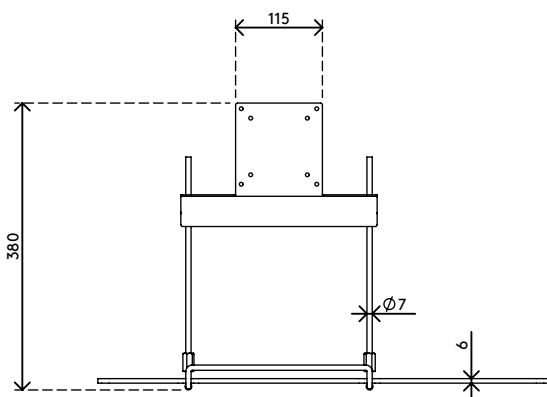

51.582

Viewmate keyboard & mouse platform - option 582

This product creates a floating work platform which can be mounted between monitor and monitor arm. Ideal for wall-mounted monitor arms and workplaces with a clean desk policy.

- Height adjustment range of 230 mm
- VESA MIS-D 75 x 75/100 x 100 mm compatible
- Ideal for compact information entry stations
- Creates a platform for using both input devices
- Saves valuable desk space
- Assists a clean desk policy
- Fitted between VESA mounts of monitor arm and monitor

viewmate ^x

75 x 75/100 x 100

1,5 kg

Viewmate keyboard & mouse platform - option 582

2016/03/25

51.582

 625 x 320 x 130 mm

 1 pcs