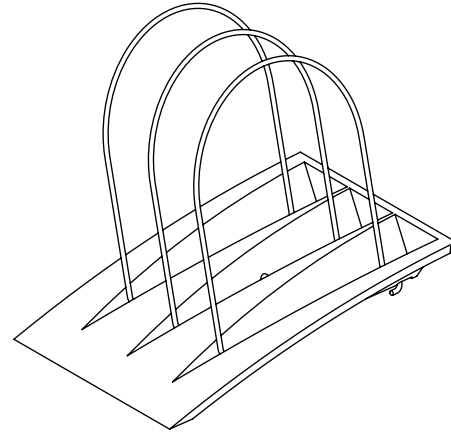

52.180

Viewmate binder tray - option 180

Holds up to three binders. The accessory simply hooks onto the toolbar, making it easy to install or remove.

- Holds up to three binders
- Dimensions (w x d x h): 175 x 322 x 48 mm or 227 mm including dividers

viewmate

Viewmate binder tray - option 180

2016/03/25

52.180

 265 x 195 x 60 mm

 1 pcs

 white

 0,45 kg