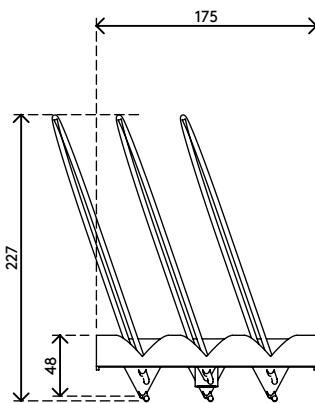

52.180

Viewmate binder tray - option 180

Holds up to three binders. The accessory simply hooks onto the toolbar, making it easy to install or remove.

- Holds up to three binders
- Dimensions (w x d x h): 175 x 322 x 48 mm or 227 mm including dividers

viewmate

Viewmate binder tray - option 180

2016/03/25

52.180

 265 x 195 x 60 mm

 1 pcs

 white

 0,45 kg