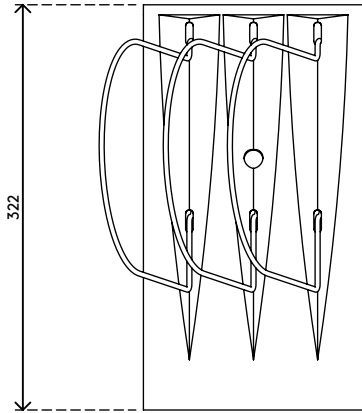

52.180

Viewmate binder tray - option 180

Holds up to three binders. The accessory simply hooks onto the toolbar, making it easy to install or remove.

- Holds up to three binders
- Dimensions (w x d x h): 175 x 322 x 48 mm or 227 mm including dividers

viewmate

Viewmate binder tray - option 180

2016/03/25

52.180

 265 x 195 x 60 mm

 1 pcs

 white

 0,45 kg