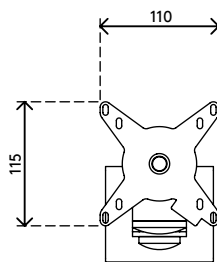

## Viewmate monitor arm - rail 142

Having a durable construction, this monitor arm offers solid support for any monitor up to 15 kg. Its depth adjustment ensures that monitors can be set at a comfortable viewing distance. Its horizontal glide makes it easy to place anywhere along the toolbar.

- Fixed height
- Depth adjustment
- Fitted with cable clips to guide cables tidily
- Main components made of steel
- VESA MIS-D 75 x 75/100 x 100 mm compatible
- Rotate 360°, tilt +90°/-90°, swivel +90°/-90°
- Weight capacity max. 15 kg per monitor
- Mount exclusively compatible with Viewmate toolbars
- Simply slides onto the toolbar rail

# viewmate

+90°/-90°

+90°/-90°

360°

75 x 75/100 x 100

15 kg

# 52.142

 550 x 130 x 120 mm

 1 pcs

 silver

 2,3 kg

 805410521424