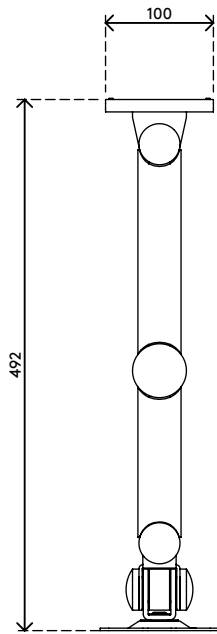

## Viewmate monitor arm - rail 142

Having a durable construction, this monitor arm offers solid support for any monitor up to 15 kg. Its depth adjustment ensures that monitors can be set at a comfortable viewing distance. Its horizontal glide makes it easy to place anywhere along the toolbar.

- Fixed height
- Depth adjustment
- Fitted with cable clips to guide cables tidily
- Main components made of steel
- VESA MIS-D 75 x 75/100 x 100 mm compatible
- Rotate 360°, tilt +90°/-90°, swivel +90°/-90°
- Weight capacity max. 15 kg per monitor
- Mount exclusively compatible with Viewmate toolbars
- Simply slides onto the toolbar rail

# viewmate

+90°/-90°

+90°/-90°

360°

75 x 75/100 x 100

15 kg

# 52.142

 550 x 130 x 120 mm

 1 pcs

 silver

 2,3 kg

 805410521424