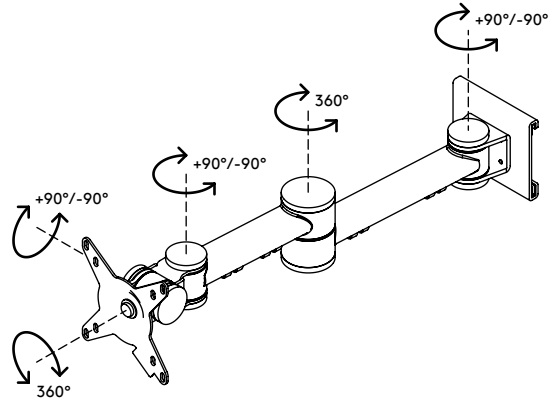

## Viewmate monitor arm - rail 142

Having a durable construction, this monitor arm offers solid support for any monitor up to 15 kg. Its depth adjustment ensures that monitors can be set at a comfortable viewing distance. Its horizontal glide makes it easy to place anywhere along the toolbar.

- Fixed height
- Depth adjustment
- Fitted with cable clips to guide cables tidily
- Main components made of steel
- VESA MIS-D 75 x 75/100 x 100 mm compatible
- Rotate 360°, tilt +90°/-90°, swivel +90°/-90°
- Weight capacity max. 15 kg per monitor
- Mount exclusively compatible with Viewmate toolbars
- Simply slides onto the toolbar rail

# viewmate

+90°/-90°

+90°/-90°

360°

75 x 75/100 x 100

15 kg

# 52.142

 550 x 130 x 120 mm

 1 pcs

 silver

 2,3 kg

 805410521424