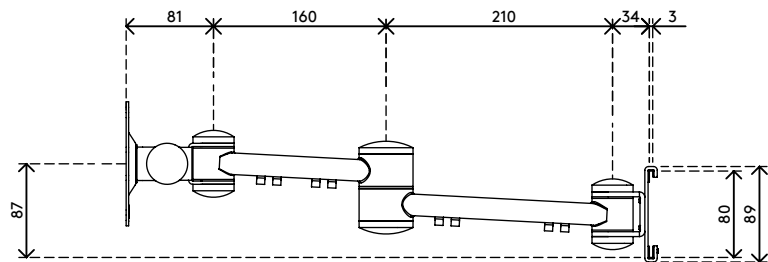

## Viewmate monitor arm - rail 142

Having a durable construction, this monitor arm offers solid support for any monitor up to 15 kg. Its depth adjustment ensures that monitors can be set at a comfortable viewing distance. Its horizontal glide makes it easy to place anywhere along the toolbar.

- Fixed height
- Depth adjustment
- Fitted with cable clips to guide cables tidily
- Main components made of steel
- VESA MIS-D 75 x 75/100 x 100 mm compatible
- Rotate 360°, tilt +90°/-90°, swivel +90°/-90°
- Weight capacity max. 15 kg per monitor
- Mount exclusively compatible with Viewmate toolbars
- Simply slides onto the toolbar rail

# viewmate

+90°/-90°

+90°/-90°

360°

75 x 75/100 x 100

15 kg

# 52.142

 550 x 130 x 120 mm

 1 pcs

 silver

 2,3 kg

 805410521424