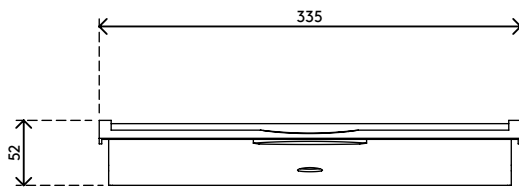

52.190

Viewmate A4 tray - option 190

Holds anything up to an A4 size. The accessory simply hooks onto the toolbar, making it easy to install or remove.

- Holds anything up to an A4 size
- Dimensions (w x d x h): 335 x 251x 52 mm

viewmate

Viewmate A4 tray - option 190

2016/03/25

52.190

 345 x 255 x 60 mm

 1 pcs

 white

 0,49 kg