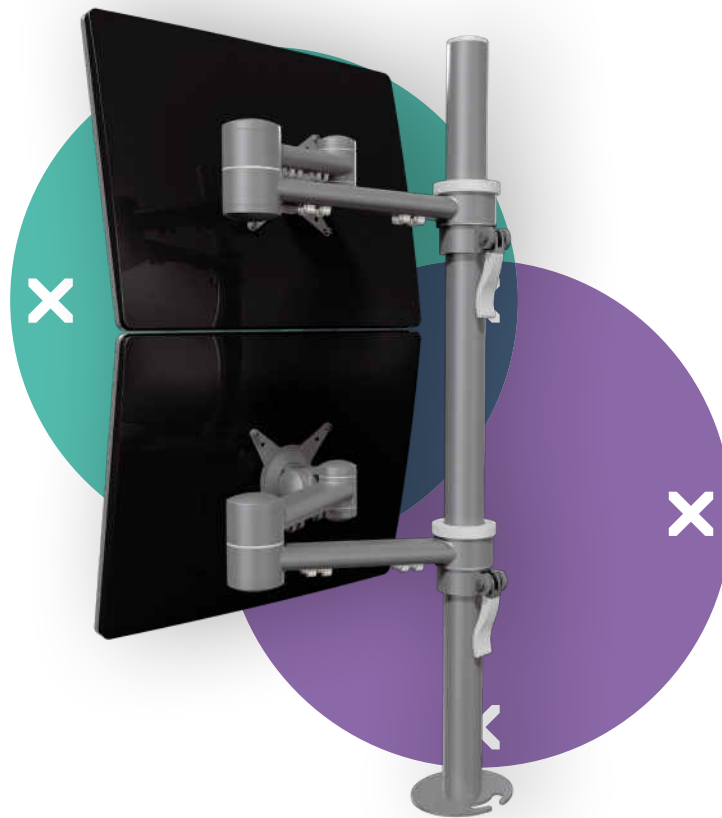

viewmate ^x

52.682

Viewmate monitor arm - desk 682

This monitor arm supports two monitors stacked on top of each other, which can be adjusted in height and depth independently. The clamp levers make height adjustment a breeze. An ergonomic design that is robust, cost-effective and easy to use.

- Static height adjustment
- Independent depth adjustment
- Fitted with cable clips to guide cables tidily
- Main components made of steel
- VESA MIS-D 75 x 75/100 x 100 mm compatible
- Rotate 360°, tilt +90°/-90°, swivel +360°
- Weight capacity max. 15 kg per monitor
- Comes with a desk clamp mount and bolt-through desk mount
- Suitable for a desktop thickness of 5 up to 60 (clamp) or 70 mm (bolt through)
- Monitor size limit: height 480 mm
- Easy to adjust in height using a clamp lever

viewmate ^x

+90°/-90°

+90°/-90°

360°

480 mm (18,9")

75 x 75/100 x 100

(2x) 15 kg

Viewmate monitor arm - desk 682

2016/03/25

52.682

1050 x 170 x 106 mm

1 pcs

silver

6,9 kg

805410526825