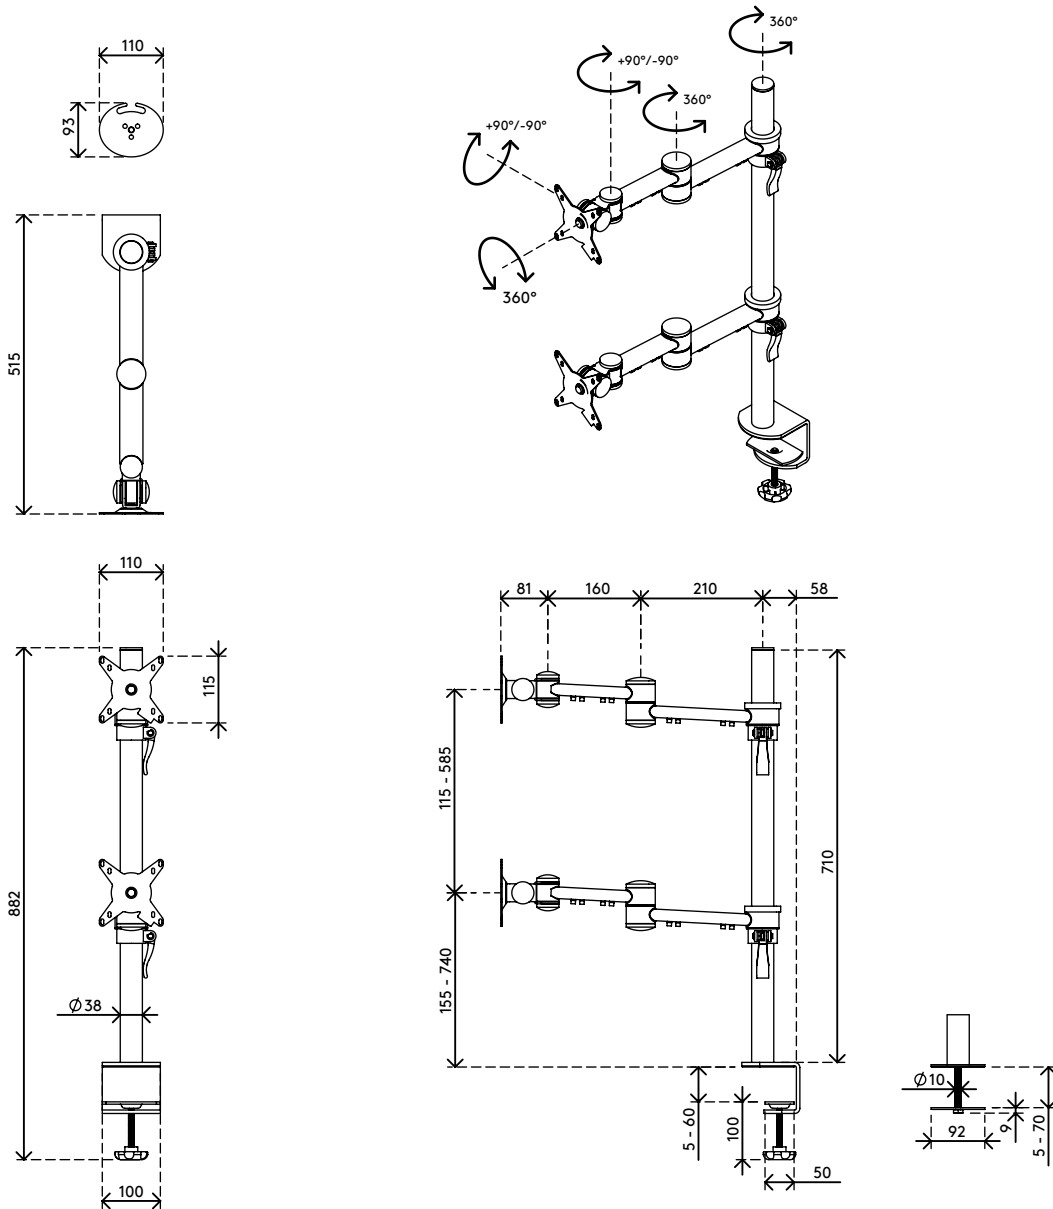

viewmate ^x

52.682

Viewmate monitor arm - desk 682

This monitor arm supports two monitors stacked on top of each other, which can be adjusted in height and depth independently. The clamp levers make height adjustment a breeze. An ergonomic design that is robust, cost-effective and easy to use.

- Static height adjustment
- Independent depth adjustment
- Fitted with cable clips to guide cables tidily
- Main components made of steel
- VESA MIS-D 75 x 75/100 x 100 mm compatible
- Rotate 360°, tilt +90°/-90°, swivel +360°
- Weight capacity max. 15 kg per monitor
- Comes with a desk clamp mount and bolt-through desk mount
- Suitable for a desktop thickness of 5 up to 60 (clamp) or 70 mm (bolt through)
- Monitor size limit: height 480 mm
- Easy to adjust in height using a clamp lever

viewmate ^x

+90°/-90°

+90°/-90°

360°

480 mm (18,9")

75 x 75/100 x 100

(2x) 15 kg

Viewmate monitor arm - desk 682

2016/03/25

52.682

1050 x 170 x 106 mm

1 pcs

silver

6,9 kg

805410526825