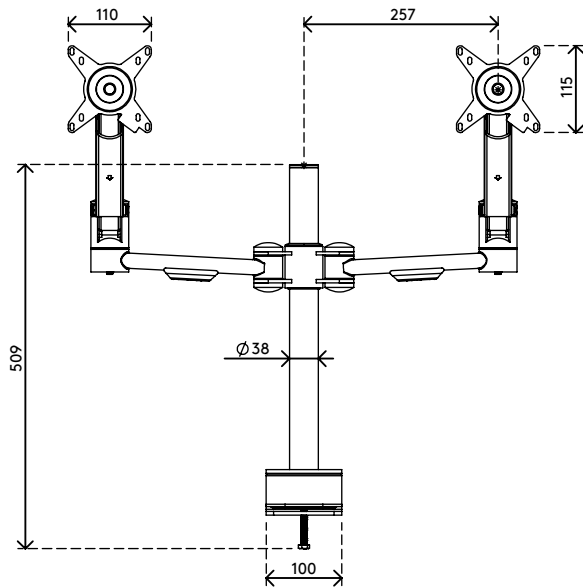

52.862

Viewmate plus monitor arm - desk 862

This monitor arm mounts two monitors that can be individually adjusted in depth and height. It offers a wide range of height adjustment and flat positioning of your monitors to your desk. Especially for touchscreen monitors, editing electronic files and users with varifocals this can be a vital feature. Without effort each monitor can be smoothly pulled up/down and moved into any desired angle.

- Height adjustment range of 609 mm (23,9")
- VESA MIS-D 75 x 75/100 x 100 mm compatible
- Monitor: tilt +90°/-90°, swivel +90°/-90°, rotate 360°
- Arm: swivel 360°
- Weight capacity max. 8 kg (17,6 lb) per monitor
- Suitable for a desktop thickness of 5 up to 40 mm (0,2" - 1,6") (clamp) or 50 mm (2,0") (bolt through)
- Monitor size limit: height 820 mm (32,3")
- Fitted with cable covers and cable loop ties to guide cables tidily
- Comes with a desk clamp mount and bolt-through desk mount
- Main components made of steel

viewmate

609 mm (23,9")

+90°/-90°

+90°/-90°

360°

820 mm (32,3")

75 x 75/100 x 100

2 - 8 kg (4,4 - 17,6 lb)

Viewmate plus monitor arm - desk 862

2020/04/29

52.862

 505 x 300 x 200 mm

 1 pcs

 silver

 8,90 kg

 805410528621