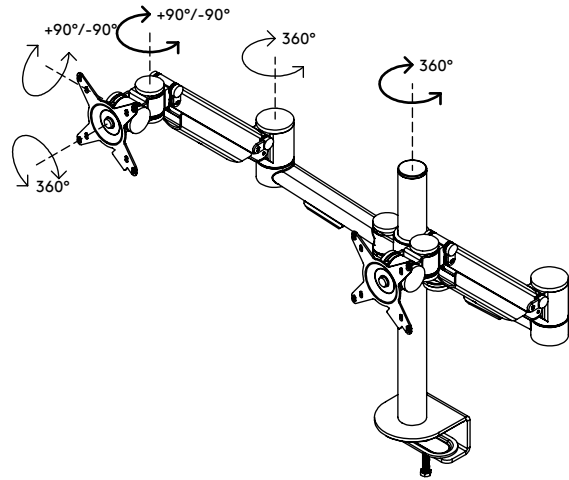

52.862

Viewmate plus monitor arm - desk 862

This monitor arm mounts two monitors that can be individually adjusted in depth and height. It offers a wide range of height adjustment and flat positioning of your monitors to your desk. Especially for touchscreen monitors, editing electronic files and users with varifocals this can be a vital feature. Without effort each monitor can be smoothly pulled up/down and moved into any desired angle.

- Height adjustment range of 609 mm (23,9")
- VESA MIS-D 75 x 75/100 x 100 mm compatible
- Monitor: tilt +90°/-90°, swivel +90°/-90°, rotate 360°
- Arm: swivel 360°
- Weight capacity max. 8 kg (17,6 lb) per monitor
- Suitable for a desktop thickness of 5 up to 40 mm (0,2" - 1,6") (clamp) or 50 mm (2,0") (bolt through)
- Monitor size limit: height 820 mm (32,3")
- Fitted with cable covers and cable loop ties to guide cables tidily
- Comes with a desk clamp mount and bolt-through desk mount
- Main components made of steel

viewmate

609 mm (23,9")

+90°/-90°

+90°/-90°

360°

820 mm (32,3")

75 x 75/100 x 100

2 - 8 kg (4,4 - 17,6 lb)

Viewmate plus monitor arm - desk 862

2020/04/29

52.862

 505 x 300 x 200 mm

 1 pcs

 silver

 8,90 kg

 805410528621