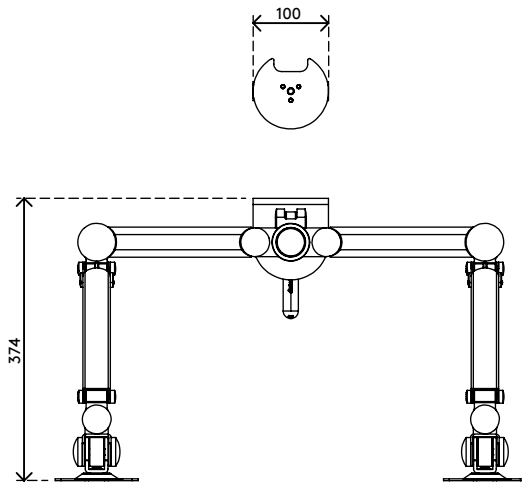

52.862

Viewmate plus monitor arm - desk 862

This monitor arm mounts two monitors that can be individually adjusted in depth and height. It offers a wide range of height adjustment and flat positioning of your monitors to your desk. Especially for touchscreen monitors, editing electronic files and users with varifocals this can be a vital feature. Without effort each monitor can be smoothly pulled up/down and moved into any desired angle.

- Height adjustment range of 609 mm (23,9")
- VESA MIS-D 75 x 75/100 x 100 mm compatible
- Monitor: tilt +90°/-90°, swivel +90°/-90°, rotate 360°
- Arm: swivel 360°
- Weight capacity max. 8 kg (17,6 lb) per monitor
- Suitable for a desktop thickness of 5 up to 40 mm (0,2" - 1,6") (clamp) or 50 mm (2,0") (bolt through)
- Monitor size limit: height 820 mm (32,3")
- Fitted with cable covers and cable loop ties to guide cables tidily
- Comes with a desk clamp mount and bolt-through desk mount
- Main components made of steel

viewmate

609 mm (23,9")

+90°/-90°

+90°/-90°

360°

820 mm (32,3")

75 x 75/100 x 100

2 - 8 kg (4,4 - 17,6 lb)

Viewmate plus monitor arm - desk 862

2020/04/29

52.862

 505 x 300 x 200 mm

 1 pcs

 silver

 8,90 kg

 805410528621