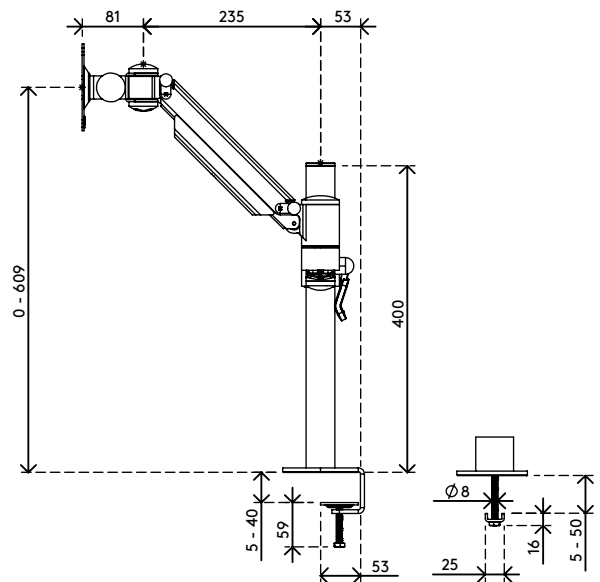

52.862

Viewmate plus monitor arm - desk 862

This monitor arm mounts two monitors that can be individually adjusted in depth and height. It offers a wide range of height adjustment and flat positioning of your monitors to your desk. Especially for touchscreen monitors, editing electronic files and users with varifocals this can be a vital feature. Without effort each monitor can be smoothly pulled up/down and moved into any desired angle.

- Height adjustment range of 609 mm (23,9")
- VESA MIS-D 75 x 75/100 x 100 mm compatible
- Monitor: tilt +90°/-90°, swivel +90°/-90°, rotate 360°
- Arm: swivel 360°
- Weight capacity max. 8 kg (17,6 lb) per monitor
- Suitable for a desktop thickness of 5 up to 40 mm (0,2" - 1,6") (clamp) or 50 mm (2,0") (bolt through)
- Monitor size limit: height 820 mm (32,3")
- Fitted with cable covers and cable loop ties to guide cables tidily
- Comes with a desk clamp mount and bolt-through desk mount
- Main components made of steel

viewmate

609 mm (23,9")

+90°/-90°

+90°/-90°

360°

820 mm (32,3")

75 x 75/100 x 100

2 - 8 kg (4,4 - 17,6 lb)

Viewmate plus monitor arm - desk 862

2020/04/29

52.862

 505 x 300 x 200 mm

 1 pcs

 silver

 8,90 kg

 805410528621