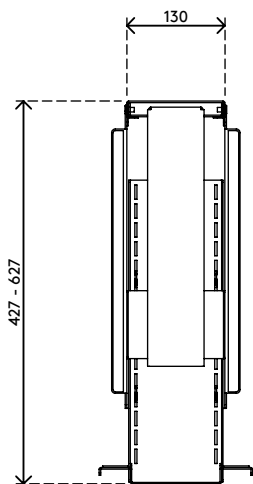

32.310

Viewmate computer holder - desk 310

This fixed computer holder mounts underneath a desktop and keeps a computer off the floor. This way, the computer gathers far less dust and is easier to reach and maintain. The computer holder is fitted with self-adhesive tape on its desk mounting surface. Simply 'stick and screw' to attach it to your desk.

- Mounts underneath desktop
- Self-adhesive tape simplifies installment (stick and screw)
- Max. dimensions (w x d x h): 335 x 203 x 627 mm
- Holds almost any computer between 50 - 275 mm wide and 380 - 580 mm high
- Height and width adjustable
- Max. weight capacity of 20 kg
- Comes with all necessary fasteners

viewmate

vertical

50 - 275 mm
(1,9 - 10,8")

380 - 580 mm
(14,9 - 22,8")

20 kg

Viewmate computer holder - desk 310

2016/03/25

32.310

 450 x 200 x 300 mm

 1 pcs

 white

 4 kg

 805410323103