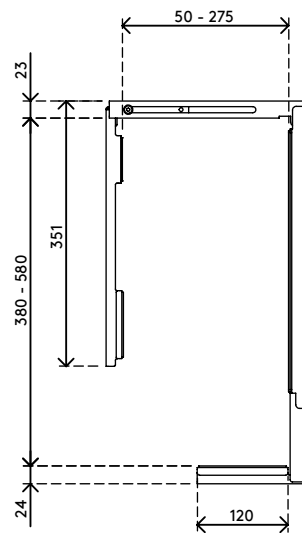

32.310

Viewmate computer holder - desk 310

This fixed computer holder mounts underneath a desktop and keeps a computer off the floor. This way, the computer gathers far less dust and is easier to reach and maintain. The computer holder is fitted with self-adhesive tape on its desk mounting surface. Simply 'stick and screw' to attach it to your desk.

- Mounts underneath desktop
- Self-adhesive tape simplifies installment (stick and screw)
- Max. dimensions (w x d x h): 335 x 203 x 627 mm
- Holds almost any computer between 50 - 275 mm wide and 380 - 580 mm high
- Height and width adjustable
- Max. weight capacity of 20 kg
- Comes with all necessary fasteners

viewmate

vertical

50 - 275 mm
(1,9 - 10,8")

380 - 580 mm
(14,9 - 22,8")

20 kg

Viewmate computer holder - desk 310

2016/03/25

32.310

 450 x 200 x 300 mm

 1 pcs

 white

 4 kg

 805410323103