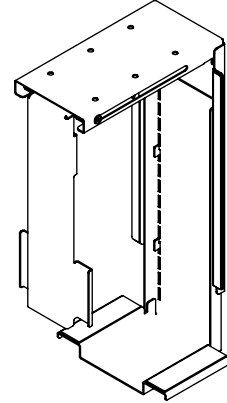

32.310

Viewmate computer holder - desk 310

This fixed computer holder mounts underneath a desktop and keeps a computer off the floor. This way, the computer gathers far less dust and is easier to reach and maintain. The computer holder is fitted with self-adhesive tape on its desk mounting surface. Simply 'stick and screw' to attach it to your desk.

- Mounts underneath desktop
- Self-adhesive tape simplifies installment (stick and screw)
- Max. dimensions (w x d x h): 335 x 203 x 627 mm
- Holds almost any computer between 50 - 275 mm wide and 380 - 580 mm high
- Height and width adjustable
- Max. weight capacity of 20 kg
- Comes with all necessary fasteners

viewmate

vertical

50 - 275 mm
(1,9 - 10,8")

380 - 580 mm
(14,9 - 22,8")

20 kg

Viewmate computer holder - desk 310

2016/03/25

32.310

 450 x 200 x 300 mm

 1 pcs

 white

 4 kg

 805410323103