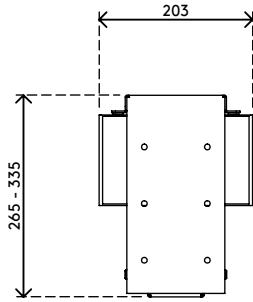

32.310

Viewmate computer holder - desk 310

This fixed computer holder mounts underneath a desktop and keeps a computer off the floor. This way, the computer gathers far less dust and is easier to reach and maintain. The computer holder is fitted with self-adhesive tape on its desk mounting surface. Simply 'stick and screw' to attach it to your desk.

- Mounts underneath desktop
- Self-adhesive tape simplifies installment (stick and screw)
- Max. dimensions (w x d x h): 335 x 203 x 627 mm
- Holds almost any computer between 50 - 275 mm wide and 380 - 580 mm high
- Height and width adjustable
- Max. weight capacity of 20 kg
- Comes with all necessary fasteners

viewmate

vertical

50 - 275 mm
(1,9 - 10,8")

380 - 580 mm
(14,9 - 22,8")

20 kg

Viewmate computer holder - desk 310

2016/03/25

32.310

 450 x 200 x 300 mm

 1 pcs

 white

 4 kg

 805410323103