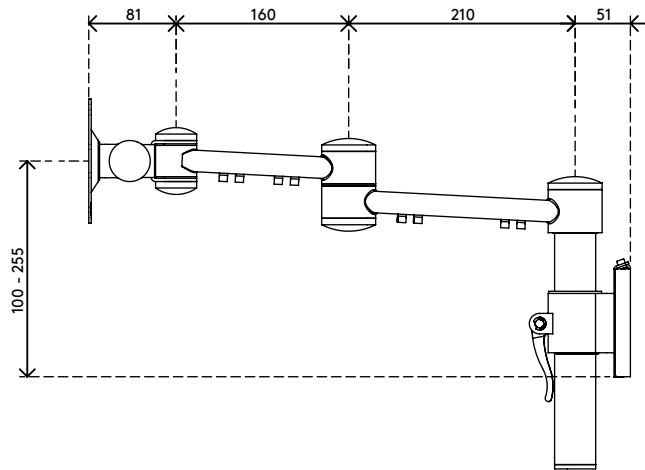

52.052

Viewmate monitor arm - wall 052

Besides having the solid construction Viewmate is known for, this wall mount offers toolless depth and height adjustment. The clamp lever lets you adjust and set the height of a monitor, which is essential for aligning monitors of different size and weight.

- Static height adjustment range of 155 mm
- Depth adjustment
- Fitted with cable clips to guide cables tidily
- Main components made of steel
- VESA MIS-D 75 x 75/100 x 100 mm compatible
- Rotate 360°, tilt +90°/-90°, swivel 360°
- Weight capacity max. 15 kg per monitor
- Comes with a tapered wall mount for easy installation
- Easy to adjust in height using a clamp lever
- Comes with all necessary fasteners

viewmate ^x

155 mm (6,1")

+90°/-90°

+90°/-90°

75 x 75/100 x 100

15 kg

Viewmate monitor arm - wall 052

2016/03/25

52.052

 350 x 300 x 125 mm

 1 pcs

 silver

 3,6 kg

 805410520526