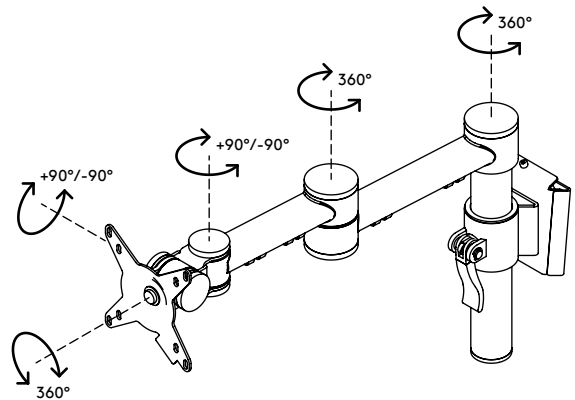

52.052

Viewmate monitor arm - wall 052

Besides having the solid construction Viewmate is known for, this wall mount offers toolless depth and height adjustment. The clamp lever lets you adjust and set the height of a monitor, which is essential for aligning monitors of different size and weight.

- Static height adjustment range of 155 mm
- Depth adjustment
- Fitted with cable clips to guide cables tidily
- Main components made of steel
- VESA MIS-D 75 x 75/100 x 100 mm compatible
- Rotate 360°, tilt +90°/-90°, swivel 360°
- Weight capacity max. 15 kg per monitor
- Comes with a tapered wall mount for easy installation
- Easy to adjust in height using a clamp lever
- Comes with all necessary fasteners

viewmate ^x

155 mm (6,1")

+90°/-90°

+90°/-90°

75 x 75/100 x 100

15 kg

Viewmate monitor arm - wall 052

2016/03/25

52.052

 350 x 300 x 125 mm

 1 pcs

 silver

 3,6 kg

 805410520526