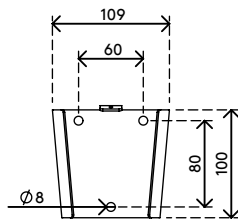

52.052

Viewmate monitor arm - wall 052

Besides having the solid construction Viewmate is known for, this wall mount offers toolless depth and height adjustment. The clamp lever lets you adjust and set the height of a monitor, which is essential for aligning monitors of different size and weight.

- Static height adjustment range of 155 mm
- Depth adjustment
- Fitted with cable clips to guide cables tidily
- Main components made of steel
- VESA MIS-D 75 x 75/100 x 100 mm compatible
- Rotate 360°, tilt +90°/-90°, swivel 360°
- Weight capacity max. 15 kg per monitor
- Comes with a tapered wall mount for easy installation
- Easy to adjust in height using a clamp lever
- Comes with all necessary fasteners

viewmate ^x

155 mm (6,1")

+90°/-90°

+90°/-90°

75 x 75/100 x 100

15 kg

Viewmate monitor arm - wall 052

2016/03/25

52.052

 350 x 300 x 125 mm

 1 pcs

 silver

 3,6 kg

 805410520526