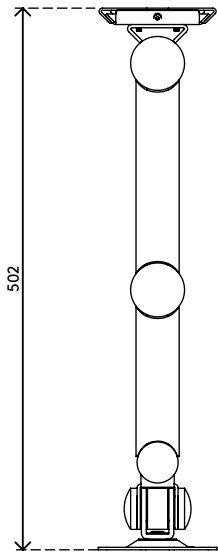

52.052

Viewmate monitor arm - wall 052

Besides having the solid construction Viewmate is known for, this wall mount offers toolless depth and height adjustment. The clamp lever lets you adjust and set the height of a monitor, which is essential for aligning monitors of different size and weight.

- Static height adjustment range of 155 mm
- Depth adjustment
- Fitted with cable clips to guide cables tidily
- Main components made of steel
- VESA MIS-D 75 x 75/100 x 100 mm compatible
- Rotate 360°, tilt +90°/-90°, swivel 360°
- Weight capacity max. 15 kg per monitor
- Comes with a tapered wall mount for easy installation
- Easy to adjust in height using a clamp lever
- Comes with all necessary fasteners

viewmate ^x

155 mm (6,1")

+90°/-90°

+90°/-90°

75 x 75/100 x 100

15 kg

Viewmate monitor arm - wall 052

2016/03/25

52.052

 350 x 300 x 125 mm

 1 pcs

 silver

 3,6 kg

 805410520526