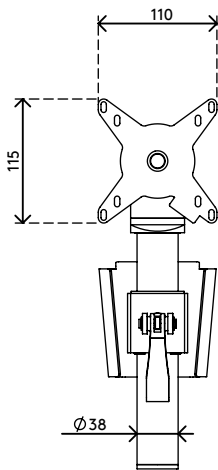

52.052

Viewmate monitor arm - wall 052

Besides having the solid construction Viewmate is known for, this wall mount offers toolless depth and height adjustment. The clamp lever lets you adjust and set the height of a monitor, which is essential for aligning monitors of different size and weight.

- Static height adjustment range of 155 mm
- Depth adjustment
- Fitted with cable clips to guide cables tidily
- Main components made of steel
- VESA MIS-D 75 x 75/100 x 100 mm compatible
- Rotate 360°, tilt +90°/-90°, swivel 360°
- Weight capacity max. 15 kg per monitor
- Comes with a tapered wall mount for easy installation
- Easy to adjust in height using a clamp lever
- Comes with all necessary fasteners

viewmate ^x

155 mm (6,1")

+90°/-90°

+90°/-90°

75 x 75/100 x 100

15 kg

Viewmate monitor arm - wall 052

2016/03/25

52.052

 350 x 300 x 125 mm

 1 pcs

 silver

 3,6 kg

 805410520526