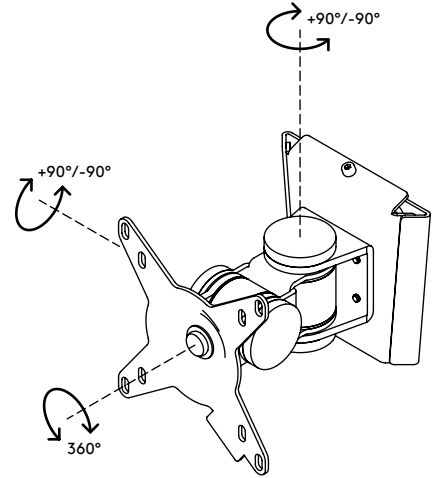

52.032

Viewmate monitor arm - wall 032

This short monitor arm is made of sturdy joints connected to a VESA mount that supports monitors up to 15 kg. Swivels left and right, tilts up and down and rotates 360 degrees.

- Fixed height
- Fixed depth
- Main components made of steel
- VESA MIS-D 75 x 75/100 x 100 mm compatible
- Rotate 360°, tilt +90°/-90°, swivel +90°/-90°
- Weight capacity max. 15 kg per monitor
- Comes with a tapered wall mount for easy installation
- Comes with all necessary fasteners

viewmate

+90°/-90°

+90°/-90°

360°

75 x 75/100 x 100

15 kg

Viewmate monitor arm - wall 032

2016/03/25

52.032

 140 x 140 x 170 mm

 1 pcs

 silver

 1,57 kg

 805410520328