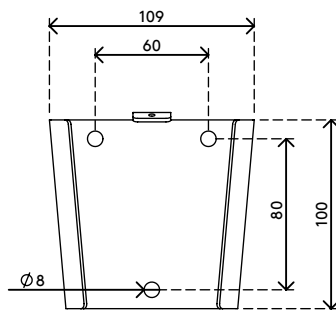

52.032

Viewmate monitor arm - wall 032

This short monitor arm is made of sturdy joints connected to a VESA mount that supports monitors up to 15 kg. Swivels left and right, tilts up and down and rotates 360 degrees.

- Fixed height
- Fixed depth
- Main components made of steel
- VESA MIS-D 75 x 75/100 x 100 mm compatible
- Rotate 360°, tilt +90°/-90°, swivel +90°/-90°
- Weight capacity max. 15 kg per monitor
- Comes with a tapered wall mount for easy installation
- Comes with all necessary fasteners

viewmate

+90°/-90°

+90°/-90°

360°

75 x 75/100 x 100

15 kg

Viewmate monitor arm - wall 032

2016/03/25

52.032

 140 x 140 x 170 mm

 1 pcs

 silver

 1,57 kg

 805410520328