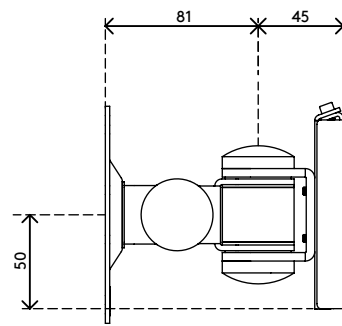

52.032

Viewmate monitor arm - wall 032

This short monitor arm is made of sturdy joints connected to a VESA mount that supports monitors up to 15 kg. Swivels left and right, tilts up and down and rotates 360 degrees.

- Fixed height
- Fixed depth
- Main components made of steel
- VESA MIS-D 75 x 75/100 x 100 mm compatible
- Rotate 360°, tilt +90°/-90°, swivel +90°/-90°
- Weight capacity max. 15 kg per monitor
- Comes with a tapered wall mount for easy installation
- Comes with all necessary fasteners

viewmate

+90°/-90°

+90°/-90°

360°

75 x 75/100 x 100

15 kg

Viewmate monitor arm - wall 032

2016/03/25

52.032

 140 x 140 x 170 mm

 1 pcs

 silver

 1,57 kg

 805410520328