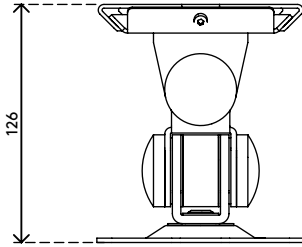

52.032

Viewmate monitor arm - wall 032

This short monitor arm is made of sturdy joints connected to a VESA mount that supports monitors up to 15 kg. Swivels left and right, tilts up and down and rotates 360 degrees.

- Fixed height
- Fixed depth
- Main components made of steel
- VESA MIS-D 75 x 75/100 x 100 mm compatible
- Rotate 360°, tilt +90°/-90°, swivel +90°/-90°
- Weight capacity max. 15 kg per monitor
- Comes with a tapered wall mount for easy installation
- Comes with all necessary fasteners

viewmate

+90°/-90°

+90°/-90°

360°

75 x 75/100 x 100

15 kg

Viewmate monitor arm - wall 032

2016/03/25

52.032

 140 x 140 x 170 mm

 1 pcs

 silver

 1,57 kg

 805410520328