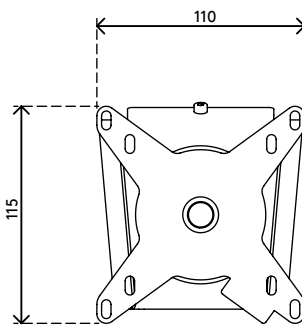

52.032

Viewmate monitor arm - wall 032

This short monitor arm is made of sturdy joints connected to a VESA mount that supports monitors up to 15 kg. Swivels left and right, tilts up and down and rotates 360 degrees.

- Fixed height
- Fixed depth
- Main components made of steel
- VESA MIS-D 75 x 75/100 x 100 mm compatible
- Rotate 360°, tilt +90°/-90°, swivel +90°/-90°
- Weight capacity max. 15 kg per monitor
- Comes with a tapered wall mount for easy installation
- Comes with all necessary fasteners

viewmate

+90°/-90°

+90°/-90°

360°

75 x 75/100 x 100

15 kg

Viewmate monitor arm - wall 032

2016/03/25

52.032

 140 x 140 x 170 mm

 1 pcs

 silver

 1,57 kg

 805410520328