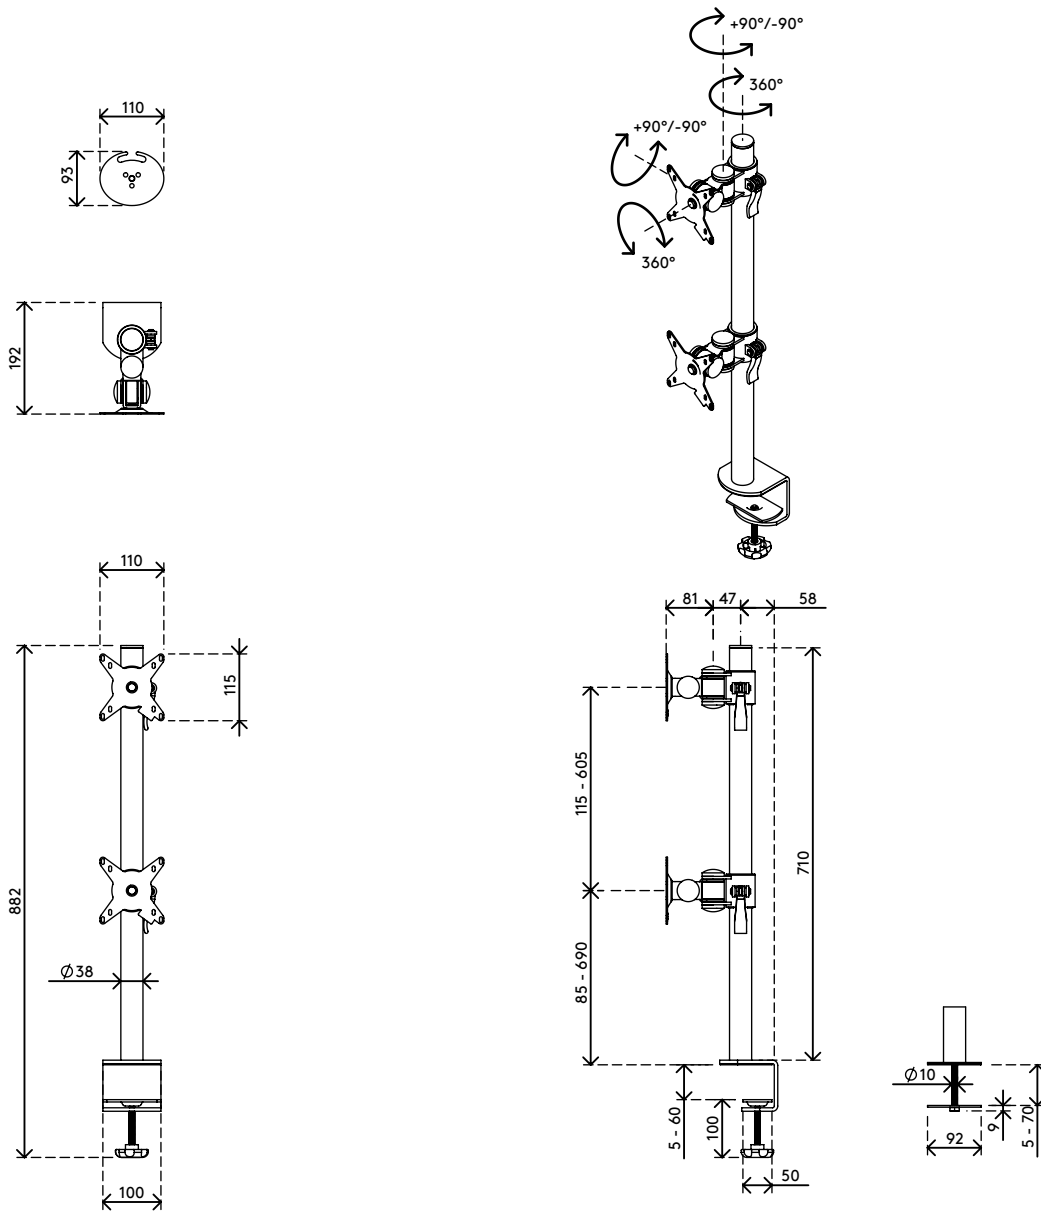

52.673

Viewmate dual monitor mount

This monitor arm mounts two monitors vertically, which can be adjusted in height independently from each other. The clamp levers make height adjustment a breeze. An ergonomic design that is robust, cost-effective and easy to use.

- Static height adjustment
- Fixed depth
- Main components made of steel
- VESA MIS-D 75 x 75/100 x 100 mm compatible
- Rotate 360°, tilt +90°/-90°, swivel +90°/-90°
- Weight capacity max. 15 kg per monitor
- Comes with a desk clamp mount
- Suitable for a desktop thickness up to 60 (clamp)
- Monitor size limit: height 444 mm
- Easy to adjust in height using a clamp lever

viewmate ^x

+90°/-90°

+90°/-90°

360°

444 mm (17,5")

75 x 75/100 x 100

(2x) 15 kg

Viewmate monitor arm - desk 672

2016/03/25

52.673

830 x 170 x 106 mm

1 pcs

black

5,2 kg

4260730625119