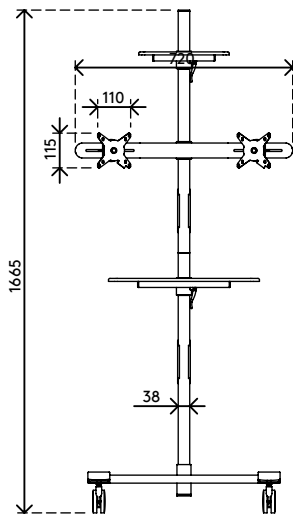

## Viewmate workstation - floor 722

This conference trolley is great for video conferencing and telepresence systems. It has platforms for a camera and decoder and is fitted with a dual monitor mount for viewing your own presentation and your audience simultaneously. Because this trolley has big lockable castors, doorways won't present a threshold.

- Conference trolley with big lockable castors (75 mm diameter)
- Convenient clamp lever on height adjustable parts locks them in place
- Able to hold two monitors, a (web)camera and media device or decoder
- VESA MIS-D 75 x 75/100 x 100 mm compatible
- Cable covers keep cables neatly together
- Trolley dimensions (w x d x h): 636 x 600 x 1665 mm
- Max. weight capacity: platforms 10 kg, monitor mounts 15 kg

# viewmate <sup>x</sup>

+90°/-90°

+90°/-90°

360°

75 x 75/100 x 100

Viewmate workstation - floor 722

2016/03/25

# 52.722

800 x 690 x 285 mm

1 pcs

silver

24,6 kg

805410527228