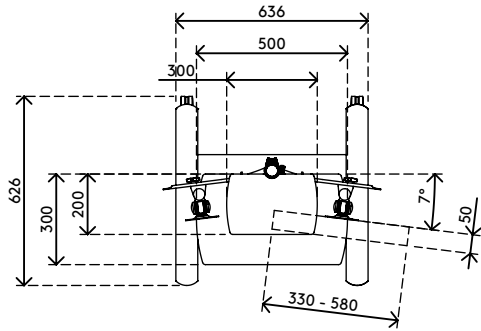

- Conference trolley with big lockable castors (75 mm diameter)
- Convenient clamp lever on height adjustable parts locks them in place
- Able to hold two monitors, a (web)camera and media device or decoder
- VESA MIS-D 75 x 75/100 x 100 mm compatible
- Cable covers keep cables neatly together
- Trolley dimensions (w x d x h): 636 x 600 x 1665 mm
- Max. weight capacity: platforms 10 kg, monitor mounts 15 kg

# viewmate <sup>x</sup>

+90°/-90°

+90°/-90°

360°

75 x 75/100 x 100

Viewmate workstation - floor 722

2016/03/25

# 52.722

800 x 690 x 285 mm

1 pcs

silver

24,6 kg

805410527228