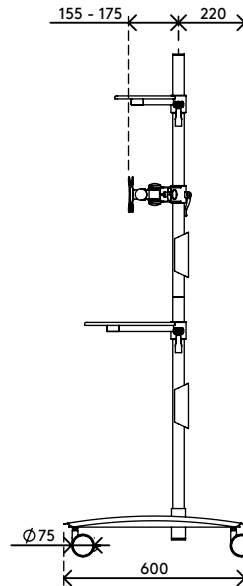

## Viewmate workstation - floor 722

This conference trolley is great for video conferencing and telepresence systems. It has platforms for a camera and decoder and is fitted with a dual monitor mount for viewing your own presentation and your audience simultaneously. Because this trolley has big lockable castors, doorways won't present a threshold.

- Conference trolley with big lockable castors (75 mm diameter)
- Convenient clamp lever on height adjustable parts locks them in place
- Able to hold two monitors, a (web)camera and media device or decoder
- VESA MIS-D 75 x 75/100 x 100 mm compatible
- Cable covers keep cables neatly together
- Trolley dimensions (w x d x h): 636 x 600 x 1665 mm
- Max. weight capacity: platforms 10 kg, monitor mounts 15 kg

# viewmate <sup>x</sup>

+90°/-90°

+90°/-90°

360°

75 x 75/100 x 100

Viewmate workstation - floor 722

2016/03/25

# 52.722

800 x 690 x 285 mm

1 pcs

silver

24,6 kg

805410527228