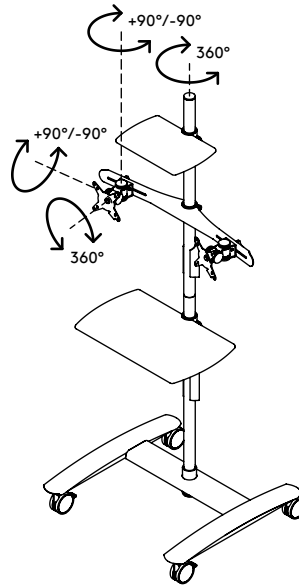

## Viewmate workstation - floor 722

This conference trolley is great for video conferencing and telepresence systems. It has platforms for a camera and decoder and is fitted with a dual monitor mount for viewing your own presentation and your audience simultaneously. Because this trolley has big lockable castors, doorways won't present a threshold.

- Conference trolley with big lockable castors (75 mm diameter)
- Convenient clamp lever on height adjustable parts locks them in place
- Able to hold two monitors, a (web)camera and media device or decoder
- VESA MIS-D 75 x 75/100 x 100 mm compatible
- Cable covers keep cables neatly together
- Trolley dimensions (w x d x h): 636 x 600 x 1665 mm
- Max. weight capacity: platforms 10 kg, monitor mounts 15 kg

# viewmate <sup>x</sup>

+90°/-90°

+90°/-90°

360°

75 x 75/100 x 100

Viewmate workstation - floor 722

2016/03/25

# 52.722

800 x 690 x 285 mm

1 pcs

silver

24,6 kg

805410527228