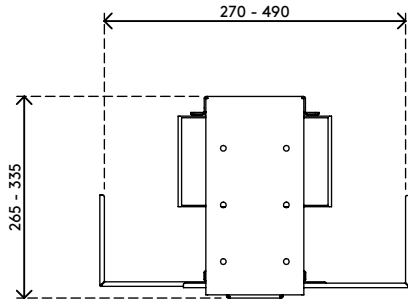

32.303

Viewmate computer holder - desk 303

All Viewmate computer holders are theft retardant. This model is an anti-theft solution. When the bracket is locked in place, the computer can't be removed. 'Stick and screw' desk mounting surface for easy installation.

- Mounts underneath desktop
- Holds any CPU/PC between 90 - 210 mm wide, 370 - 570 mm high and 270 - 490 mm in depth
- Height and width adjustable
- Max. weight capacity of 20 kg
- Lockable mechanism to secure the CPU in place
- Comes with all necessary fasteners

viewmate ^x

- 
 masterkey available
- 
 vertical
- 
 90 - 210 mm
 (3,5 - 8,2")
- 
 370 - 570 mm
 (14,5 - 22,4")
- 
 270 - 490 mm
 (10,6 - 19,3")
- 
 max
 20 kg

Viewmate computer holder - desk 303

2016/03/25

32.303

 450 x 200 x 300 mm

 1 pcs

 black

 4,7 kg

 805410323035