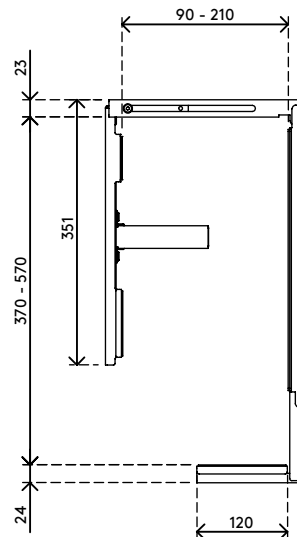

32.303

Viewmate computer holder - desk 303

All Viewmate computer holders are theft retardant. This model is an anti-theft solution. When the bracket is locked in place, the computer can't be removed. 'Stick and screw' desk mounting surface for easy installation.

- Mounts underneath desktop
- Holds any CPU/PC between 90 - 210 mm wide, 370 - 570 mm high and 270 - 490 mm in depth
- Height and width adjustable
- Max. weight capacity of 20 kg
- Lockable mechanism to secure the CPU in place
- Comes with all necessary fasteners

viewmate ^x

- 
 masterkey available
- 
 vertical
- 
 90 - 210 mm
 (3,5 - 8,2")
- 
 370 - 570 mm
 (14,5 - 22,4")
- 
 270 - 490 mm
 (10,6 - 19,3")
- 
 max
 20 kg

Viewmate computer holder - desk 303

2016/03/25

32.303

 450 x 200 x 300 mm

 1 pcs

 black

 4,7 kg

 805410323035