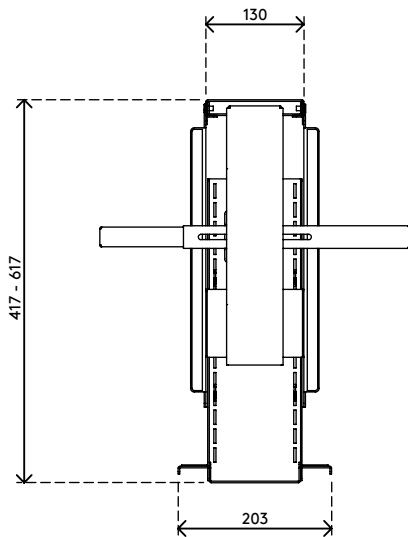

32.303

Viewmate computer holder - desk 303

All Viewmate computer holders are theft retardant. This model is an anti-theft solution. When the bracket is locked in place, the computer can't be removed. 'Stick and screw' desk mounting surface for easy installation.

- Mounts underneath desktop
- Holds any CPU/PC between 90 - 210 mm wide, 370 - 570 mm high and 270 - 490 mm in depth
- Height and width adjustable
- Max. weight capacity of 20 kg
- Lockable mechanism to secure the CPU in place
- Comes with all necessary fasteners

viewmate ^x

- 
 masterkey available
- 
 vertical
- 
 90 - 210 mm
 (3,5 - 8,2")
- 
 370 - 570 mm
 (14,5 - 22,4")
- 
 270 - 490 mm
 (10,6 - 19,3")
- 
 max
 20 kg

Viewmate computer holder - desk 303

2016/03/25

32.303

 450 x 200 x 300 mm

 1 pcs

 black

 4,7 kg

 805410323035