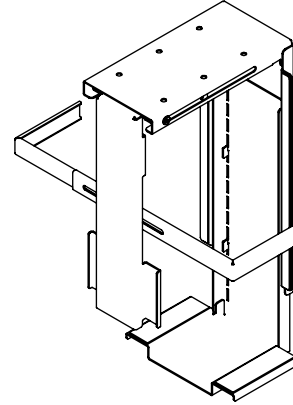

32.303

Viewmate computer holder - desk 303

All Viewmate computer holders are theft retardant. This model is an anti-theft solution. When the bracket is locked in place, the computer can't be removed. 'Stick and screw' desk mounting surface for easy installation.

- Mounts underneath desktop
- Holds any CPU/PC between 90 - 210 mm wide, 370 - 570 mm high and 270 - 490 mm in depth
- Height and width adjustable
- Max. weight capacity of 20 kg
- Lockable mechanism to secure the CPU in place
- Comes with all necessary fasteners

viewmate ^x

- 
 masterkey available
- 
 vertical
- 
 90 - 210 mm
 (3,5 - 8,2")
- 
 370 - 570 mm
 (14,5 - 22,4")
- 
 270 - 490 mm
 (10,6 - 19,3")
- 
 max
 20 kg

Viewmate computer holder - desk 303

2016/03/25

32.303

 450 x 200 x 300 mm

 1 pcs

 black

 4,7 kg

 805410323035