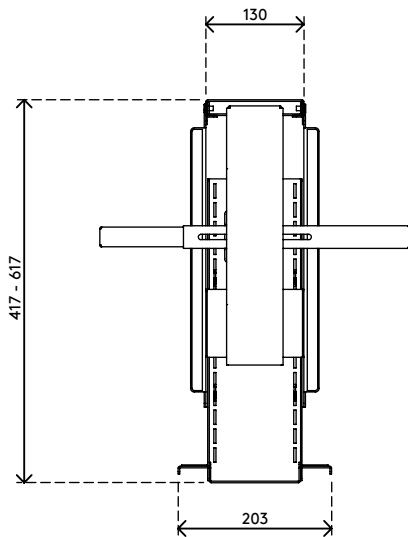

- Mounts underneath desktop
- Holds any CPU/PC between 90 - 210 mm wide, 370 - 570 mm high and 270 - 490 mm in depth
- Height and width adjustable
- Max. weight capacity of 20 kg
- Lockable mechanism to secure the CPU in place
- Comes with all necessary fasteners

# viewmate <sup>x</sup>

-   
 masterkey available
-   
 vertical
-   
 90 - 210 mm  
 (3,5 - 8,2")
-   
 370 - 570 mm  
 (14,5 - 22,4")
-   
 270 - 490 mm  
 (10,6 - 19,3")
-   
 20 kg

Viewmate computer holder - desk 302

# 32.302

 450 x 200 x 300 mm

 1 pcs

 silver

 4,7 kg

 805410323028