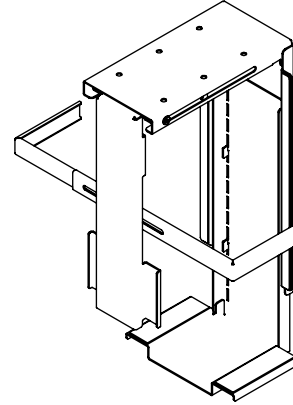

## Viewmate computer holder - desk 302

All Viewmate computer holders are theft retardant. This model is an anti-theft solution. When the bracket is locked in place, the computer can't be removed. 'Stick and screw' desk mounting surface for easy installation.

- Mounts underneath desktop
- Holds any CPU/PC between 90 - 210 mm wide, 370 - 570 mm high and 270 - 490 mm in depth
- Height and width adjustable
- Max. weight capacity of 20 kg
- Lockable mechanism to secure the CPU in place
- Comes with all necessary fasteners

# viewmate <sup>x</sup>

-   
 masterkey available
-   
 vertical
-   
 90 - 210 mm  
 (3,5 - 8,2")
-   
 370 - 570 mm  
 (14,5 - 22,4")
-   
 270 - 490 mm  
 (10,6 - 19,3")
-   
 20 kg

Viewmate computer holder - desk 302