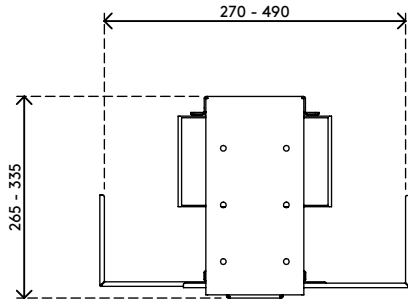

- Mounts underneath desktop
- Holds any CPU/PC between 90 - 210 mm wide, 370 - 570 mm high and 270 - 490 mm in depth
- Height and width adjustable
- Max. weight capacity of 20 kg
- Lockable mechanism to secure the CPU in place
- Comes with all necessary fasteners

# viewmate <sup>x</sup>

-   
 masterkey available
-   
 vertical
-   
 90 - 210 mm  
 (3,5 - 8,2")
-   
 370 - 570 mm  
 (14,5 - 22,4")
-   
 270 - 490 mm  
 (10,6 - 19,3")
-   
 20 kg

Viewmate computer holder - desk 302

# 32.302

 450 x 200 x 300 mm

 1 pcs

 silver

 4,7 kg

 805410323028