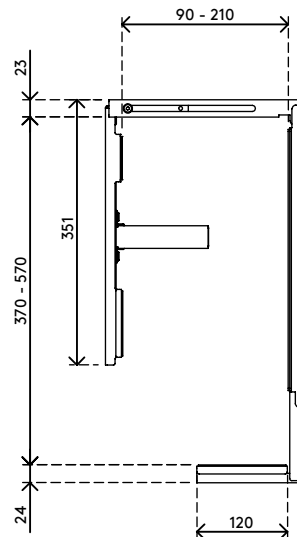

- Mounts underneath desktop
- Holds any CPU/PC between 90 - 210 mm wide, 370 - 570 mm high and 270 - 490 mm in depth
- Height and width adjustable
- Max. weight capacity of 20 kg
- Lockable mechanism to secure the CPU in place
- Comes with all necessary fasteners

# viewmate <sup>x</sup>

-   
 masterkey available
-   
 vertical
-   
 90 - 210 mm  
 (3,5 - 8,2")
-   
 370 - 570 mm  
 (14,5 - 22,4")
-   
 270 - 490 mm  
 (10,6 - 19,3")
-   
 20 kg

Viewmate computer holder - desk 302

# 32.302

 450 x 200 x 300 mm

 1 pcs

 silver

 4,7 kg

 805410323028