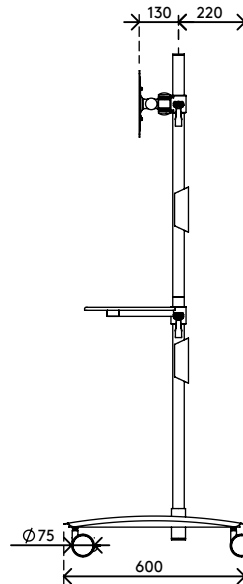

52.712

Viewmate workstation - floor 712

This AV trolley is perfect for company presentations or classrooms. Both its TV screen/monitor mount and its media device platform are independently height adjustable, making sure the audience gets the best possible viewing angle. Because this trolley has big lockable castors, doorways won't present a threshold.

- AV trolley with big lockable castors (75 mm diameter)
- Convenient clamp lever on height adjustable parts locks them in place
- Able to hold a monitor or flat screen TV and most media devices
- VESA 200 x 100/200 x 200/400 x 200 mm compatible
- Cable covers keep cables neatly together
- Trolley (w x d x h): 636 x 600 x 1665 mm
- Max. weight capacity: platform 10 kg, display mount 15 kg

viewmate ^x

+90°/-90°

+90°/-90°

360°

max. 400 x 200 mm

Viewmate workstation - floor 712

2016/03/25

52.712

 800 x 690 x 285 mm

 1 pcs

 silver

 19,8 kg

 805410527129