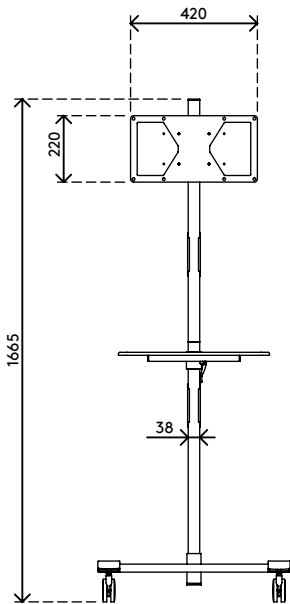

52.712

Viewmate workstation - floor 712

This AV trolley is perfect for company presentations or classrooms. Both its TV screen/monitor mount and its media device platform are independently height adjustable, making sure the audience gets the best possible viewing angle. Because this trolley has big lockable castors, doorways won't present a threshold.

- AV trolley with big lockable castors (75 mm diameter)
- Convenient clamp lever on height adjustable parts locks them in place
- Able to hold a monitor or flat screen TV and most media devices
- VESA 200 x 100/200 x 200/400 x 200 mm compatible
- Cable covers keep cables neatly together
- Trolley (w x d x h): 636 x 600 x 1665 mm
- Max. weight capacity: platform 10 kg, display mount 15 kg

viewmate ^x

+90°/-90°

+90°/-90°

360°

max. 400 x 200 mm

Viewmate workstation - floor 712

2016/03/25

52.712

 800 x 690 x 285 mm

 1 pcs

 silver

 19,8 kg

 805410527129