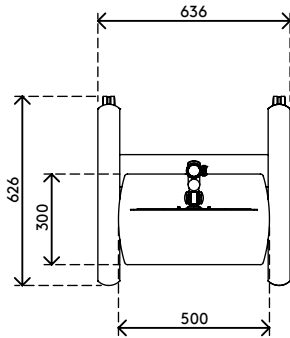

52.712

Viewmate workstation - floor 712

This AV trolley is perfect for company presentations or classrooms. Both its TV screen/monitor mount and its media device platform are independently height adjustable, making sure the audience gets the best possible viewing angle. Because this trolley has big lockable castors, doorways won't present a threshold.

- AV trolley with big lockable castors (75 mm diameter)
- Convenient clamp lever on height adjustable parts locks them in place
- Able to hold a monitor or flat screen TV and most media devices
- VESA 200 x 100/200 x 200/400 x 200 mm compatible
- Cable covers keep cables neatly together
- Trolley (w x d x h): 636 x 600 x 1665 mm
- Max. weight capacity: platform 10 kg, display mount 15 kg

viewmate ^x

+90°/-90°

+90°/-90°

360°

max. 400 x 200 mm

Viewmate workstation - floor 712

2016/03/25

52.712

 800 x 690 x 285 mm

 1 pcs

 silver

 19,8 kg

 805410527129