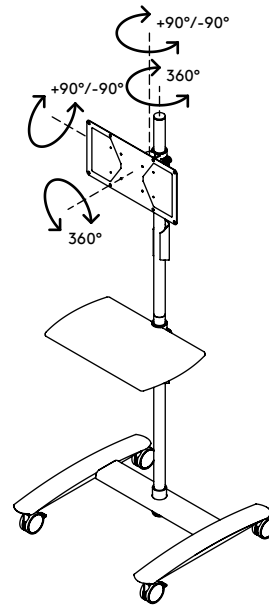

52.712

Viewmate workstation - floor 712

This AV trolley is perfect for company presentations or classrooms. Both its TV screen/monitor mount and its media device platform are independently height adjustable, making sure the audience gets the best possible viewing angle. Because this trolley has big lockable castors, doorways won't present a threshold.

- AV trolley with big lockable castors (75 mm diameter)
- Convenient clamp lever on height adjustable parts locks them in place
- Able to hold a monitor or flat screen TV and most media devices
- VESA 200 x 100/200 x 200/400 x 200 mm compatible
- Cable covers keep cables neatly together
- Trolley (w x d x h): 636 x 600 x 1665 mm
- Max. weight capacity: platform 10 kg, display mount 15 kg

viewmate ^x

+90°/-90°

+90°/-90°

360°

max. 400 x 200 mm

Viewmate workstation - floor 712

2016/03/25

52.712

 800 x 690 x 285 mm

 1 pcs

 silver

 19,8 kg

 805410527129