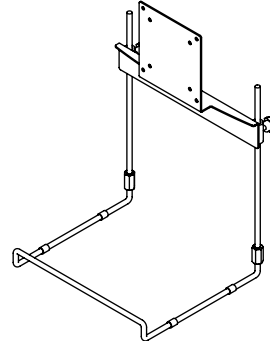

51.592

Viewmate keyboard holder - option 592

The keyboard holder can store a keyboard when it's not in use. Mounted between monitor and monitor arm, it floats above a desk. Ideal for workplaces with a clean desk policy.

- Height adjustment range of 230 mm
- VESA MIS-D 75 x 75/100 x 100 mm compatible
- Ideal for compact information entry stations
- Assists a clean desk policy by holding a keyboard when not in use
- Fitted between VESA mounts of monitor arm and monitor

viewmate

75 x 75/100 x 100

1,5 kg

Viewmate keyboard holder - option 592

2016/03/25

51.592

 325 x 270 x 75 mm

 1 pcs