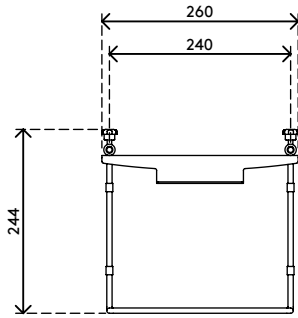

51.592

Viewmate keyboard holder - option 592

The keyboard holder can store a keyboard when it's not in use. Mounted between monitor and monitor arm, it floats above a desk. Ideal for workplaces with a clean desk policy.

- Height adjustment range of 230 mm
- VESA MIS-D 75 x 75/100 x 100 mm compatible
- Ideal for compact information entry stations
- Assists a clean desk policy by holding a keyboard when not in use
- Fitted between VESA mounts of monitor arm and monitor

viewmate

75 x 75/100 x 100

1,5 kg

Viewmate keyboard holder - option 592

2016/03/25

51.592

 325 x 270 x 75 mm

 1 pcs