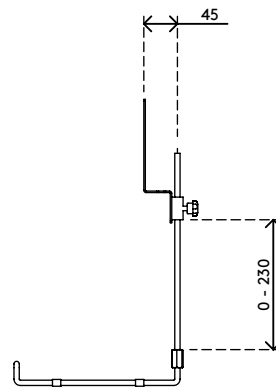

51.592

Viewmate keyboard holder - option 592

The keyboard holder can store a keyboard when it's not in use. Mounted between monitor and monitor arm, it floats above a desk. Ideal for workplaces with a clean desk policy.

- Height adjustment range of 230 mm
- VESA MIS-D 75 x 75/100 x 100 mm compatible
- Ideal for compact information entry stations
- Assists a clean desk policy by holding a keyboard when not in use
- Fitted between VESA mounts of monitor arm and monitor

viewmate

75 x 75/100 x 100

1,5 kg

Viewmate keyboard holder - option 592

2016/03/25

51.592

 325 x 270 x 75 mm

 1 pcs