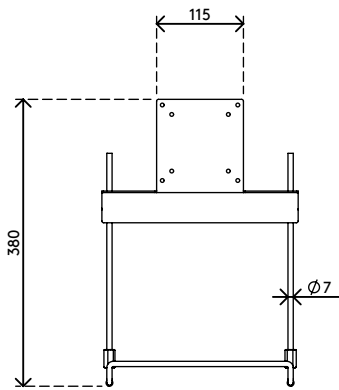

51.592

Viewmate keyboard holder - option 592

The keyboard holder can store a keyboard when it's not in use. Mounted between monitor and monitor arm, it floats above a desk. Ideal for workplaces with a clean desk policy.

- Height adjustment range of 230 mm
- VESA MIS-D 75 x 75/100 x 100 mm compatible
- Ideal for compact information entry stations
- Assists a clean desk policy by holding a keyboard when not in use
- Fitted between VESA mounts of monitor arm and monitor

viewmate

75 x 75/100 x 100

1,5 kg

Viewmate keyboard holder - option 592

2016/03/25

51.592

 325 x 270 x 75 mm

 1 pcs