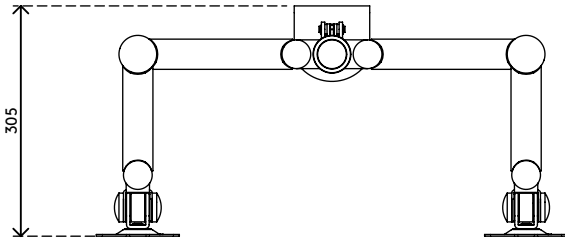

52.632

Viewmate monitor arm - desk 632

Get a clear view of the bigger picture and mount two monitors to this monitor arm. Both arms are aligned horizontally and adjustable in height and depth. An ergonomic design that is robust, cost-effective and easy to use.

- Static height adjustment range of 295 mm
- Independent depth adjustment
- Fitted with cable clips to guide cables tidily
- Main components made of steel
- VESA MIS-D 75 x 75/100 x 100 mm compatible
- Rotate 360°, tilt +90°/-90°, swivel +360°
- Weight capacity max. 15 kg per monitor
- Comes with a desk clamp mount and bolt-through desk mount
- Suitable for a desktop thickness of 5 up to 60 (clamp) or 70 mm (bolt through)
- Monitor size limit: width 874 - height 810 mm
- Easy to adjust in height using a clamp lever

viewmate

Viewmate monitor arm - desk 632

2016/03/25

52.632

 620 x 230 x 116 mm

 1 pcs

 silver

 6,3 kg