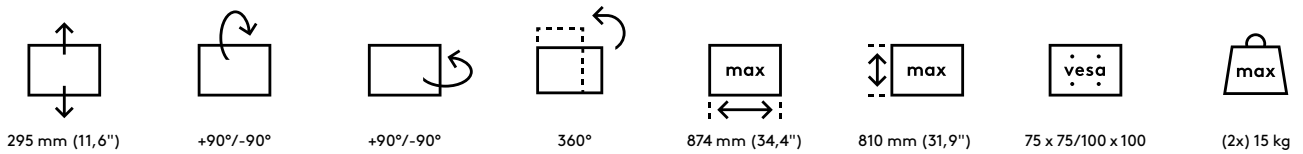

52.632

Viewmate monitor arm - desk 632

Get a clear view of the bigger picture and mount two monitors to this monitor arm. Both arms are aligned horizontally and adjustable in height and depth. An ergonomic design that is robust, cost-effective and easy to use.

- Static height adjustment range of 295 mm
- Independent depth adjustment
- Fitted with cable clips to guide cables tidily
- Main components made of steel
- VESA MIS-D 75 x 75/100 x 100 mm compatible
- Rotate 360°, tilt +90°/-90°, swivel +360°
- Weight capacity max. 15 kg per monitor
- Comes with a desk clamp mount and bolt-through desk mount
- Suitable for a desktop thickness of 5 up to 60 (clamp) or 70 mm (bolt through)
- Monitor size limit: width 874 - height 810 mm
- Easy to adjust in height using a clamp lever

viewmate

Viewmate monitor arm - desk 632

2016/03/25

52.632

 620 x 230 x 116 mm

 1 pcs

 silver

 6,3 kg