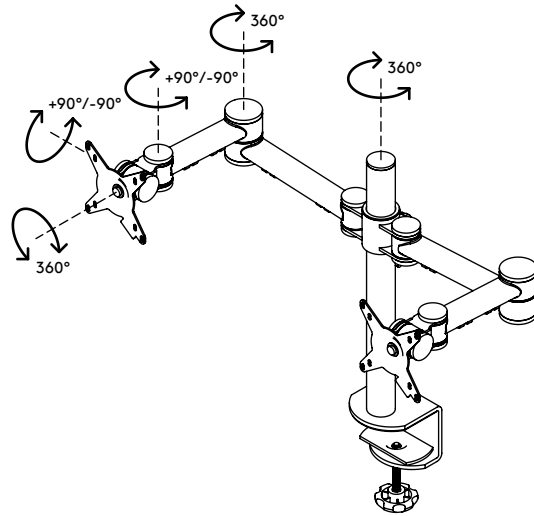

52.632

Viewmate monitor arm - desk 632

Get a clear view of the bigger picture and mount two monitors to this monitor arm. Both arms are aligned horizontally and adjustable in height and depth. An ergonomic design that is robust, cost-effective and easy to use.

- Static height adjustment range of 295 mm
- Independent depth adjustment
- Fitted with cable clips to guide cables tidily
- Main components made of steel
- VESA MIS-D 75 x 75/100 x 100 mm compatible
- Rotate 360°, tilt +90°/-90°, swivel +360°
- Weight capacity max. 15 kg per monitor
- Comes with a desk clamp mount and bolt-through desk mount
- Suitable for a desktop thickness of 5 up to 60 (clamp) or 70 mm (bolt through)
- Monitor size limit: width 874 - height 810 mm
- Easy to adjust in height using a clamp lever

viewmate

Viewmate monitor arm - desk 632

2016/03/25

52.632

 620 x 230 x 116 mm

 1 pcs

 silver

 6,3 kg