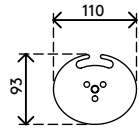

52.632

Viewmate monitor arm - desk 632

Get a clear view of the bigger picture and mount two monitors to this monitor arm. Both arms are aligned horizontally and adjustable in height and depth. An ergonomic design that is robust, cost-effective and easy to use.

- Static height adjustment range of 295 mm
- Independent depth adjustment
- Fitted with cable clips to guide cables tidily
- Main components made of steel
- VESA MIS-D 75 x 75/100 x 100 mm compatible
- Rotate 360°, tilt +90°/-90°, swivel +360°
- Weight capacity max. 15 kg per monitor
- Comes with a desk clamp mount and bolt-through desk mount
- Suitable for a desktop thickness of 5 up to 60 (clamp) or 70 mm (bolt through)
- Monitor size limit: width 874 - height 810 mm
- Easy to adjust in height using a clamp lever

viewmate

Viewmate monitor arm - desk 632

2016/03/25

52.632

 620 x 230 x 116 mm

 1 pcs

 silver

 6,3 kg