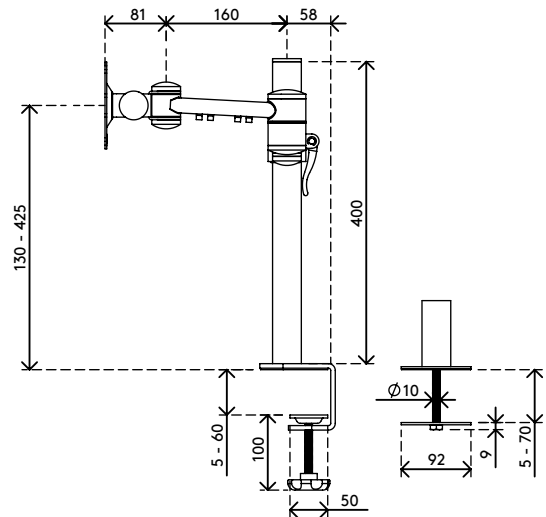

52.632

Viewmate monitor arm - desk 632

Get a clear view of the bigger picture and mount two monitors to this monitor arm. Both arms are aligned horizontally and adjustable in height and depth. An ergonomic design that is robust, cost-effective and easy to use.

- Static height adjustment range of 295 mm
- Independent depth adjustment
- Fitted with cable clips to guide cables tidily
- Main components made of steel
- VESA MIS-D 75 x 75/100 x 100 mm compatible
- Rotate 360°, tilt +90°/-90°, swivel +360°
- Weight capacity max. 15 kg per monitor
- Comes with a desk clamp mount and bolt-through desk mount
- Suitable for a desktop thickness of 5 up to 60 (clamp) or 70 mm (bolt through)
- Monitor size limit: width 874 - height 810 mm
- Easy to adjust in height using a clamp lever

viewmate

Viewmate monitor arm - desk 632

2016/03/25

52.632

 620 x 230 x 116 mm

 1 pcs

 silver

 6,3 kg