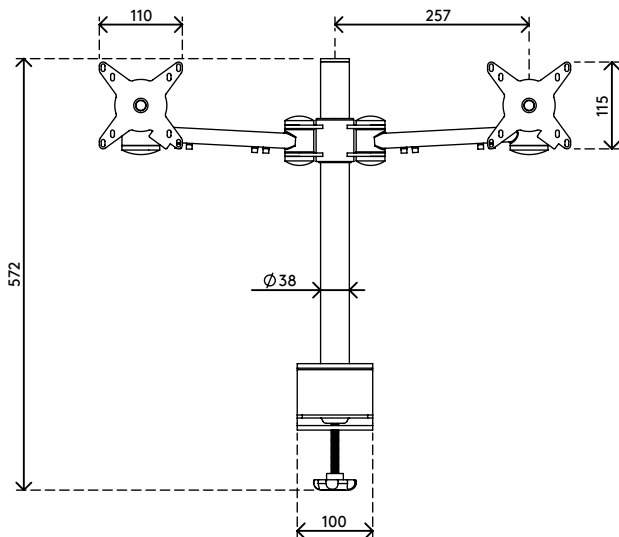

52.632

Viewmate monitor arm - desk 632

Get a clear view of the bigger picture and mount two monitors to this monitor arm. Both arms are aligned horizontally and adjustable in height and depth. An ergonomic design that is robust, cost-effective and easy to use.

- Static height adjustment range of 295 mm
- Independent depth adjustment
- Fitted with cable clips to guide cables tidily
- Main components made of steel
- VESA MIS-D 75 x 75/100 x 100 mm compatible
- Rotate 360°, tilt +90°/-90°, swivel +360°
- Weight capacity max. 15 kg per monitor
- Comes with a desk clamp mount and bolt-through desk mount
- Suitable for a desktop thickness of 5 up to 60 (clamp) or 70 mm (bolt through)
- Monitor size limit: width 874 - height 810 mm
- Easy to adjust in height using a clamp lever

viewmate

Viewmate monitor arm - desk 632

2016/03/25

52.632

 620 x 230 x 116 mm

 1 pcs

 silver

 6,3 kg