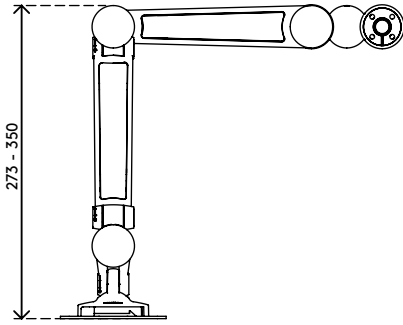

viewlite

Viewlite dual monitor arm upgrade kit - option 602

2016/03/25

58.602

375 x 265 x 105 mm

1 pcs

silver-white

2,75 kg

805410586027