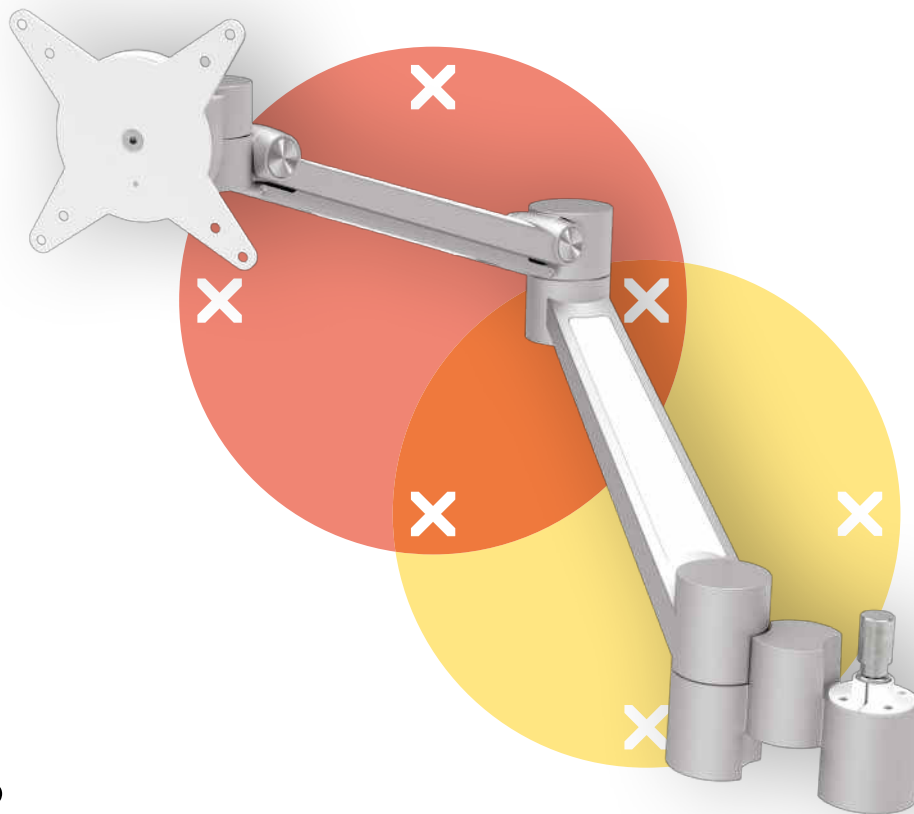

# viewlite <sup>x</sup>

5

58.602

## Viewlite dual monitor arm upgrade kit - option 602

In just a few easy steps upgrade your 'Viewlite plus monitor arm - desk 62' to a 'Viewlite plus monitor arm - desk 65', which mounts two monitors or devices that you can adjust independently in depth and dynamically in height.

- Kit contains a Viewlite dual base adapter and a Viewlite plus monitor arm - desk 622
- Rotate 360°, tilt +90°/-55°, swivel +65°/-65°
- Swivel limiter pre-set to +65°/-65° (can be set to only +65°)