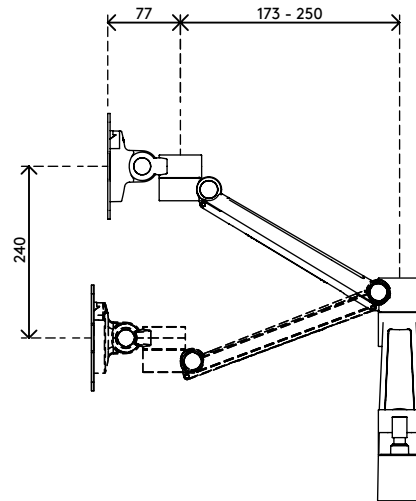

viewlite

Viewlite dual monitor arm upgrade kit - option 602

2016/03/25

58.602

375 x 265 x 105 mm

1 pcs

silver-white

2,75 kg

805410586027