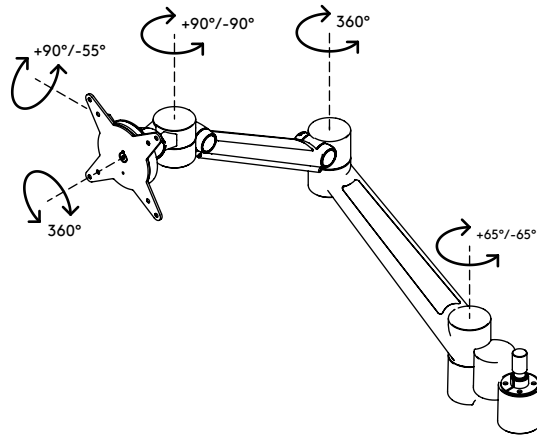

viewlite

Viewlite dual monitor arm upgrade kit - option 602

2016/03/25

58.602

375 x 265 x 105 mm

1 pcs

silver-white

2,75 kg

805410586027