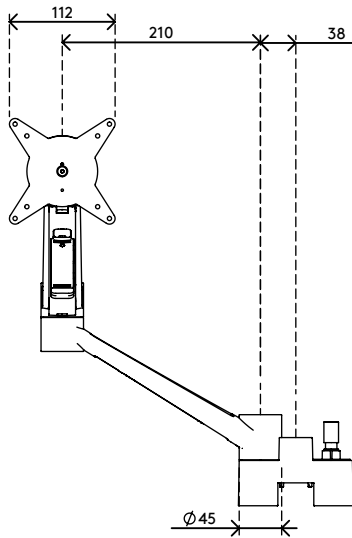

viewlite

Viewlite dual monitor arm upgrade kit - option 602

2016/03/25

58.602

375 x 265 x 105 mm

1 pcs

silver-white

2,75 kg

805410586027