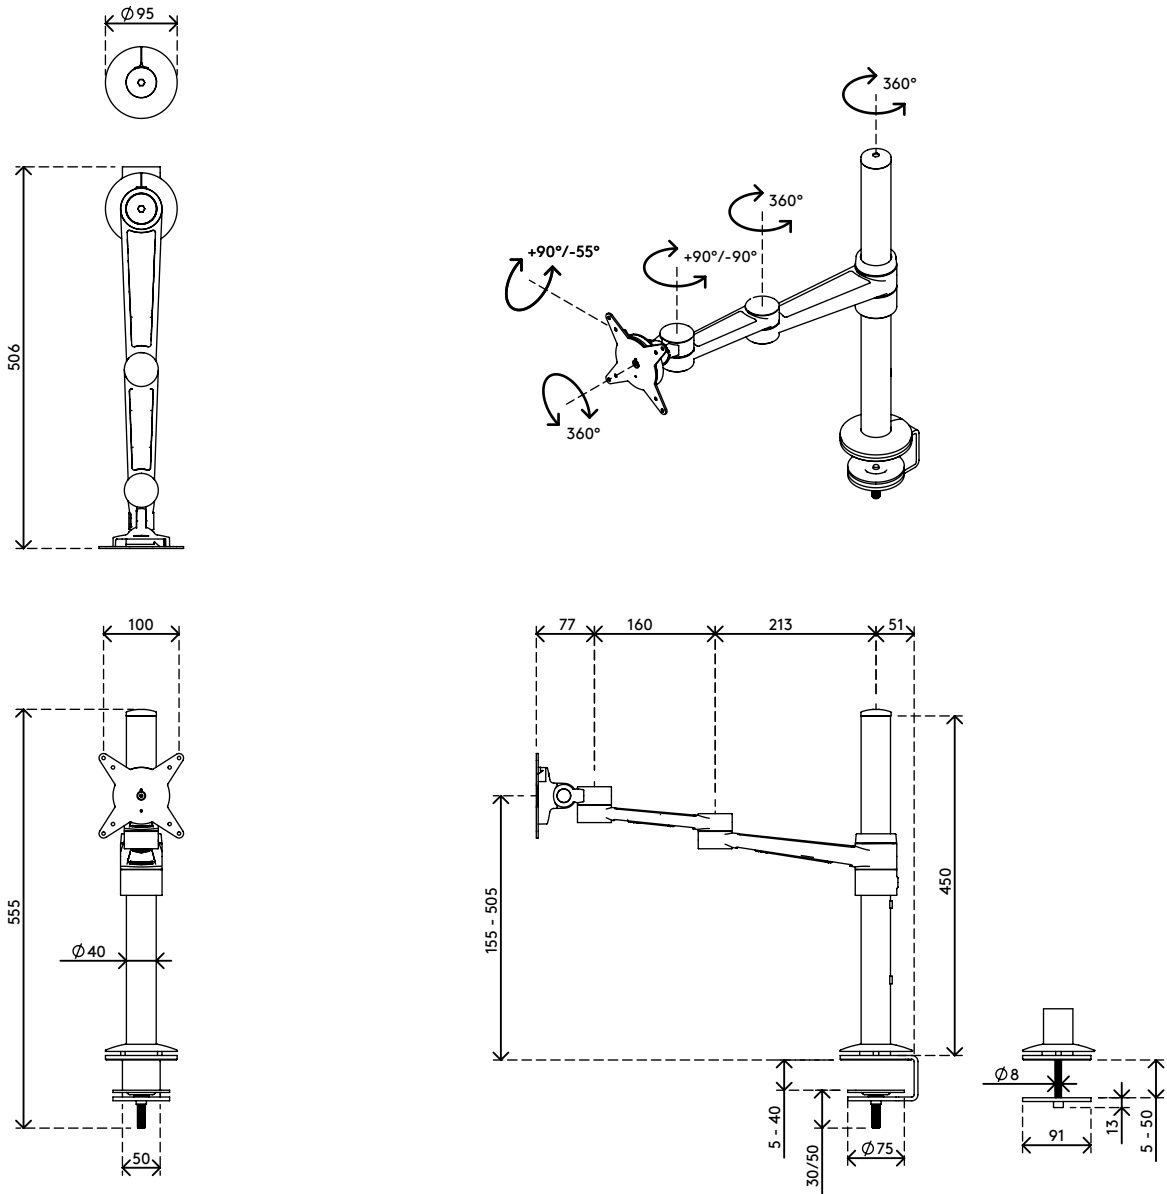

viewlite

58.123

Viewlite monitor arm - desk 123

Two extensions allow independent monitor depth adjustment and the stepless height adjustment lets each user find their own optimal ergonomic position. Cables are easily hidden in the aluminium pole and arm extensions to create a tidy, professional impression.

- Static height adjustment range of 350 mm
- Independent depth adjustment
- Integrated cable management
- Main components made of aluminium
- 40% of aluminium content is already recycled
- VESA MIS-D 75 x 75/100 x 100 mm compatible
- Rotate 360°, tilt +90°/-55°, swivel 360°
- Weight capacity max. 8 kg per monitor
- Comes with a desk clamp mount and bolt-through desk mount
- Suitable for a desktop thickness of 5 up to 40 (clamp) or 50 mm (bolt through)
- Monitor size limit: height 978 mm
- Fitted with a practical quick-release VESA system
- Monitor rotation lock can be enabled

dataflex 

feeling at work

viewlite

Viewlite monitor arm - desk 123

2016/03/25

58.123

 610 x 265 x 115 mm

 1 pcs

 black

 4,105 kg

 805410581237