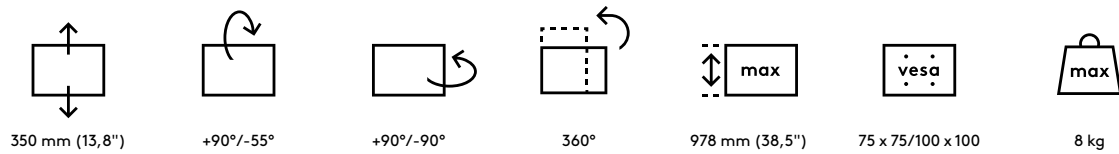

viewlite

58.123

Viewlite monitor arm - desk 123

Two extensions allow independent monitor depth adjustment and the stepless height adjustment lets each user find their own optimal ergonomic position. Cables are easily hidden in the aluminium pole and arm extensions to create a tidy, professional impression.

- Static height adjustment range of 350 mm
- Independent depth adjustment
- Integrated cable management
- Main components made of aluminium
- 40% of aluminium content is already recycled
- VESA MIS-D 75 x 75/100 x 100 mm compatible
- Rotate 360°, tilt +90°/-55°, swivel 360°
- Weight capacity max. 8 kg per monitor
- Comes with a desk clamp mount and bolt-through desk mount
- Suitable for a desktop thickness of 5 up to 40 (clamp) or 50 mm (bolt through)
- Monitor size limit: height 978 mm
- Fitted with a practical quick-release VESA system
- Monitor rotation lock can be enabled

dataflex 

feeling at work

viewlite

Viewlite monitor arm - desk 123

2016/03/25

58.123

 610 x 265 x 115 mm

 1 pcs