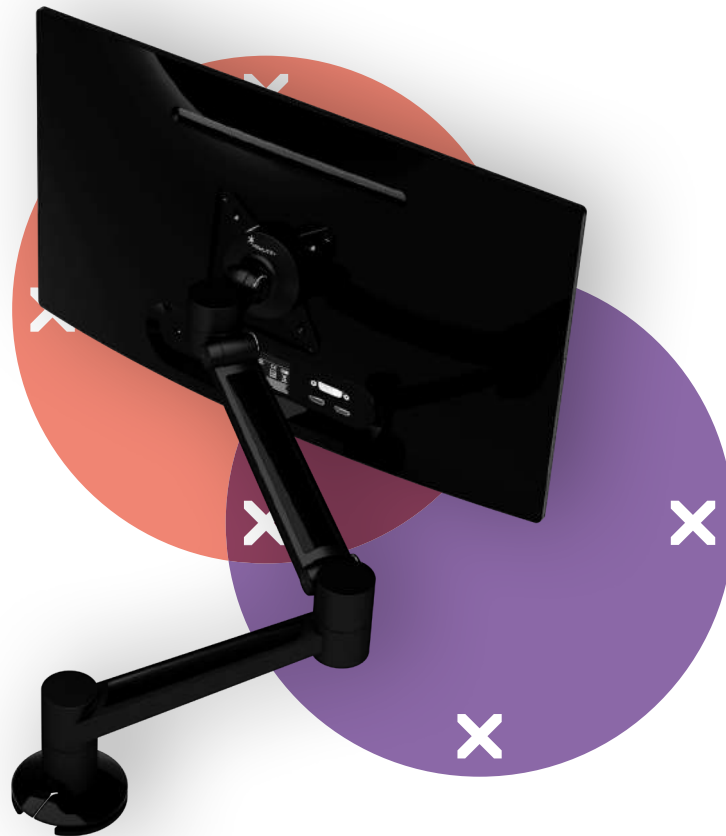

viewlite

58.623

Viewlite plus monitor arm - desk 623

Perfect for hot desking or collaborative working. It's easy to use and with the swivel limiter, which reduces the chance of bumping into walls or desks, you can locate it pretty well anywhere. Cables are easily hidden in the arm's aluminium extensions to create a tidy, professional impression.

- Dynamic height adjustment range of 240 mm
- Independent depth adjustment
- Integrated cable management
- Main components made of aluminium
- 40% of aluminium content is already recycled
- VESA MIS-D 75 x 75/100 x 100 mm compatible
- Rotate 360°, tilt +90°/-55°, swivel 360°
- Weight capacity min. 0 kg - max. 7 kg per monitor
- Comes with a desk clamp mount and bolt-through desk mount
- Suitable for a desktop thickness of 5 up to 40 (clamp) or 50 mm (bolt through)
- Monitor size limit: height 850 mm
- Fitted with a practical quick-release VESA system
- Monitor rotation lock can be enabled
- Swivel limiter pre-set to +90°/-90° (can be disabled)

dataflex 

feeling at work

viewlite X

Viewlite plus monitor arm - desk 623

2016/01/04

58.623

375 x 265 x 105 mm

1 pcs