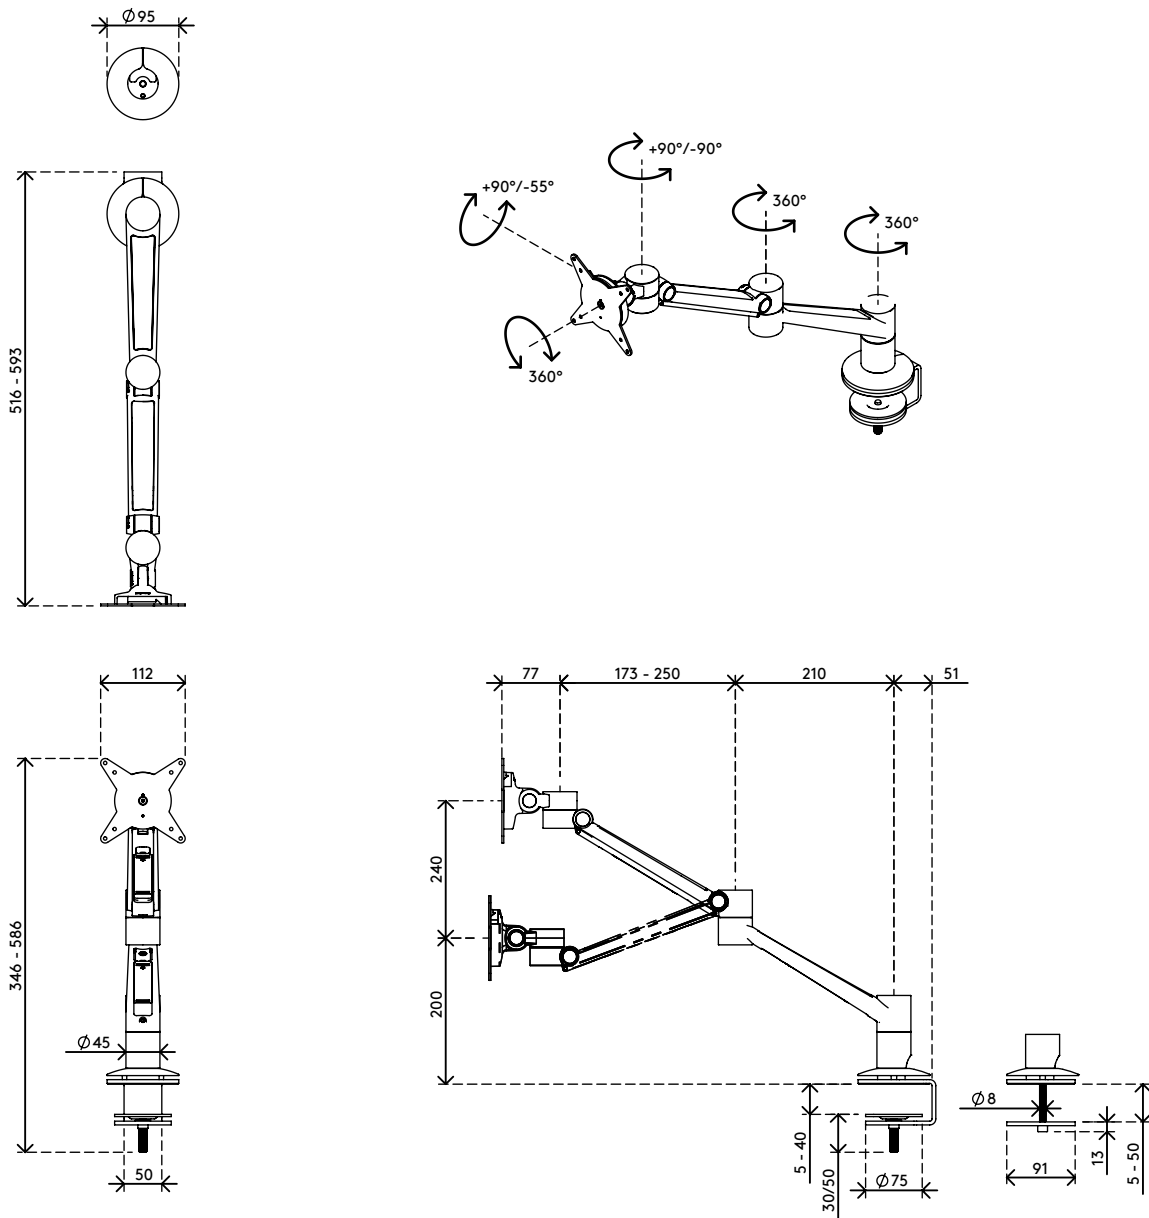

viewlite

58.623

Viewlite plus monitor arm - desk 623

Perfect for hot desking or collaborative working. It's easy to use and with the swivel limiter, which reduces the chance of bumping into walls or desks, you can locate it pretty well anywhere. Cables are easily hidden in the arm's aluminium extensions to create a tidy, professional impression.

- Dynamic height adjustment range of 240 mm
- Independent depth adjustment
- Integrated cable management
- Main components made of aluminium
- 40% of aluminium content is already recycled
- VESA MIS-D 75 x 75/100 x 100 mm compatible
- Rotate 360°, tilt +90°/-55°, swivel 360°
- Weight capacity min. 0 kg - max. 7 kg per monitor
- Comes with a desk clamp mount and bolt-through desk mount
- Suitable for a desktop thickness of 5 up to 40 (clamp) or 50 mm (bolt through)
- Monitor size limit: height 850 mm
- Fitted with a practical quick-release VESA system
- Monitor rotation lock can be enabled
- Swivel limiter pre-set to +90°/-90° (can be disabled)

dataflex 

feeling at work

viewlite X

Viewlite plus monitor arm - desk 623

2016/01/04

58.623

375 x 265 x 105 mm

1 pcs