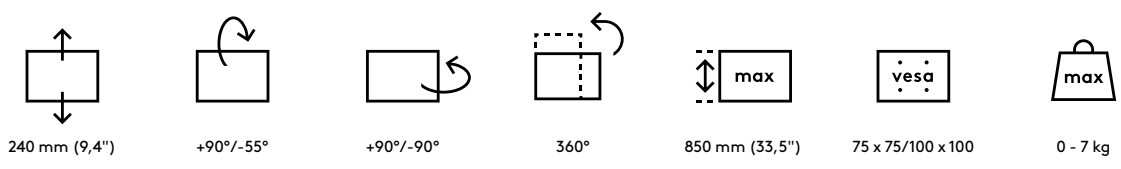

viewlite

58.623

Viewlite plus monitor arm - desk 623

Perfect for hot desking or collaborative working. It's easy to use and with the swivel limiter, which reduces the chance of bumping into walls or desks, you can locate it pretty well anywhere. Cables are easily hidden in the arm's aluminium extensions to create a tidy, professional impression.

- Dynamic height adjustment range of 240 mm
- Independent depth adjustment
- Integrated cable management
- Main components made of aluminium
- 40% of aluminium content is already recycled
- VESA MIS-D 75 x 75/100 x 100 mm compatible
- Rotate 360°, tilt +90°/-55°, swivel 360°
- Weight capacity min. 0 kg - max. 7 kg per monitor
- Comes with a desk clamp mount and bolt-through desk mount
- Suitable for a desktop thickness of 5 up to 40 (clamp) or 50 mm (bolt through)
- Monitor size limit: height 850 mm
- Fitted with a practical quick-release VESA system
- Monitor rotation lock can be enabled
- Swivel limiter pre-set to +90°/-90° (can be disabled)

dataflex 

feeling at work

viewlite X

Viewlite plus monitor arm - desk 623

2016/01/04

58.623

375 x 265 x 105 mm

1 pcs