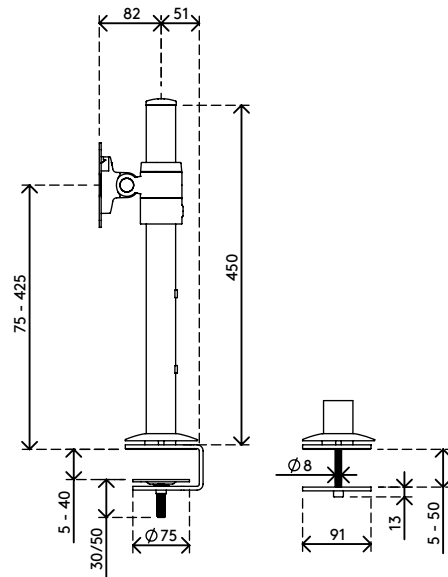

58.102

Viewlite monitor arm - desk 102

The proximity of monitor and pole makes this is an ideal, compact POS (Point Of Sale) solution. Stepless height adjustment lets each user find their own optimal ergonomic position. Cables are easily hidden in the aluminium pole to create a tidy, professional impression.

- Static height adjustment range of 350 mm
- Fixed depth
- Integrated cable management
- Main components made of aluminium
- 40% of aluminium content is already recycled
- VESA MIS-D 75 x 75/100 x 100 mm compatible
- Rotate 360°, tilt +65°/-65°, swivel 360°
- Weight capacity max. 8 kg per monitor
- Comes with a desk clamp mount and bolt-through desk mount
- Suitable for a desktop thickness of 5 up to 40 (clamp) or 50 mm (bolt through)
- Monitor size limit: height 816 mm
- Fitted with a practical quick-release VESA system
- Monitor rotation lock can be enabled

viewlite

350 mm (13,8")

+65°/-65°

360°

360°

816 mm (32,1")

75 x 75/100 x 100

8 kg

Viewlite monitor arm - desk 102

2016/03/25

58.102

 610 x 180 x 120 mm

 1 pcs

 silver-white

 3 kg

 805410581022