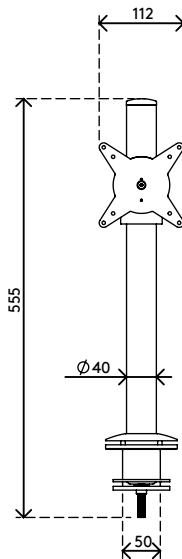

58.102

Viewlite monitor arm - desk 102

The proximity of monitor and pole makes this is an ideal, compact POS (Point Of Sale) solution. Stepless height adjustment lets each user find their own optimal ergonomic position. Cables are easily hidden in the aluminium pole to create a tidy, professional impression.

- Static height adjustment range of 350 mm
- Fixed depth
- Integrated cable management
- Main components made of aluminium
- 40% of aluminium content is already recycled
- VESA MIS-D 75 x 75/100 x 100 mm compatible
- Rotate 360°, tilt +65°/-65°, swivel 360°
- Weight capacity max. 8 kg per monitor
- Comes with a desk clamp mount and bolt-through desk mount
- Suitable for a desktop thickness of 5 up to 40 (clamp) or 50 mm (bolt through)
- Monitor size limit: height 816 mm
- Fitted with a practical quick-release VESA system
- Monitor rotation lock can be enabled

viewlite

350 mm (13,8")

+65°/-65°

360°

360°

816 mm (32,1")

75 x 75/100 x 100

8 kg

Viewlite monitor arm - desk 102

2016/03/25

58.102

 610 x 180 x 120 mm

 1 pcs

 silver-white

 3 kg

 805410581022