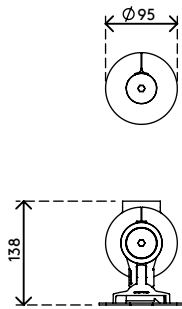

58.102

Viewlite monitor arm - desk 102

The proximity of monitor and pole makes this is an ideal, compact POS (Point Of Sale) solution. Stepless height adjustment lets each user find their own optimal ergonomic position. Cables are easily hidden in the aluminium pole to create a tidy, professional impression.

- Static height adjustment range of 350 mm
- Fixed depth
- Integrated cable management
- Main components made of aluminium
- 40% of aluminium content is already recycled
- VESA MIS-D 75 x 75/100 x 100 mm compatible
- Rotate 360°, tilt +65°/-65°, swivel 360°
- Weight capacity max. 8 kg per monitor
- Comes with a desk clamp mount and bolt-through desk mount
- Suitable for a desktop thickness of 5 up to 40 (clamp) or 50 mm (bolt through)
- Monitor size limit: height 816 mm
- Fitted with a practical quick-release VESA system
- Monitor rotation lock can be enabled

viewlite

350 mm (13,8")

+65°/-65°

360°

360°

816 mm (32,1")

75 x 75/100 x 100

8 kg

Viewlite monitor arm - desk 102

2016/03/25

58.102

 610 x 180 x 120 mm

 1 pcs

 silver-white

 3 kg

 805410581022