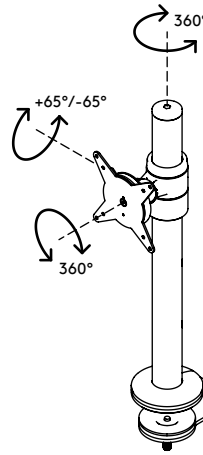

58.102

Viewlite monitor arm - desk 102

The proximity of monitor and pole makes this is an ideal, compact POS (Point Of Sale) solution. Stepless height adjustment lets each user find their own optimal ergonomic position. Cables are easily hidden in the aluminium pole to create a tidy, professional impression.

- Static height adjustment range of 350 mm
- Fixed depth
- Integrated cable management
- Main components made of aluminium
- 40% of aluminium content is already recycled
- VESA MIS-D 75 x 75/100 x 100 mm compatible
- Rotate 360°, tilt +65°/-65°, swivel 360°
- Weight capacity max. 8 kg per monitor
- Comes with a desk clamp mount and bolt-through desk mount
- Suitable for a desktop thickness of 5 up to 40 (clamp) or 50 mm (bolt through)
- Monitor size limit: height 816 mm
- Fitted with a practical quick-release VESA system
- Monitor rotation lock can be enabled

viewlite

350 mm (13,8")

+65°/-65°

360°

360°

816 mm (32,1")

75 x 75/100 x 100

8 kg

Viewlite monitor arm - desk 102

2016/03/25

58.102

 610 x 180 x 120 mm

 1 pcs

 silver-white

 3 kg

 805410581022