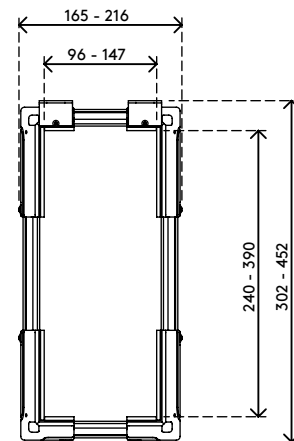

viewlite

5 

35.100

Viewlite computer holder - desk 100

Ideal for small format/mini tower computers, this holder snugly accommodates most PCs and is easy to mount vertically or horizontally.

- Mounts underneath desktop
- Includes large mounting brackets to get around desk frame
- Max. dimensions CPU vertically between 96 - 147 mm wide and 240 - 390 mm high
- Max. dimensions CPU horizontally between 240 - 390 mm wide and 96 - 147 mm high
- Height and width adjustable
- Max. weight capacity of 30 kg
- Made of recycled ABS
- Easy to (un)mount

dataflex 

feeling at work

viewlite X

horizontal/vertical

96 - 147 mm
(3,7 - 5,7")

240 - 390 mm
(9,4 - 15,3")

30 kg

Viewlite computer holder - desk 100

2016/03/25

35.100

 325 x 165 x 140 mm

 1 pcs

 white

 1,385 kg

 805410351007