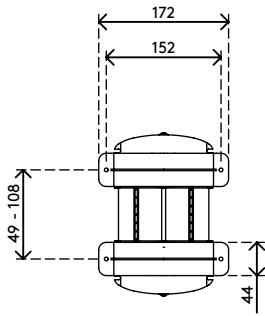

viewlite

5 

35.100

Viewlite computer holder - desk 100

Ideal for small format/mini tower computers, this holder snugly accommodates most PCs and is easy to mount vertically or horizontally.

- Mounts underneath desktop
- Includes large mounting brackets to get around desk frame
- Max. dimensions CPU vertically between 96 - 147 mm wide and 240 - 390 mm high
- Max. dimensions CPU horizontally between 240 - 390 mm wide and 96 - 147 mm high
- Height and width adjustable
- Max. weight capacity of 30 kg
- Made of recycled ABS
- Easy to (un)mount

dataflex 

feeling at work

viewlite X

horizontal/vertical

96 - 147 mm
(3,7 - 5,7")

240 - 390 mm
(9,4 - 15,3")

30 kg

Viewlite computer holder - desk 100

2016/03/25

35.100

 325 x 165 x 140 mm

 1 pcs

 white

 1,385 kg

 805410351007