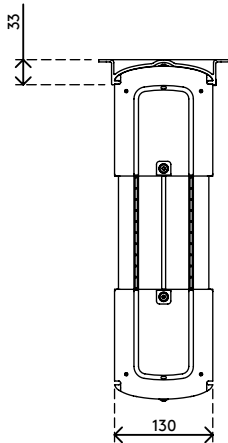

viewlite

5 

35.100

Viewlite computer holder - desk 100

Ideal for small format/mini tower computers, this holder snugly accommodates most PCs and is easy to mount vertically or horizontally.

- Mounts underneath desktop
- Includes large mounting brackets to get around desk frame
- Max. dimensions CPU vertically between 96 - 147 mm wide and 240 - 390 mm high
- Max. dimensions CPU horizontally between 240 - 390 mm wide and 96 - 147 mm high
- Height and width adjustable
- Max. weight capacity of 30 kg
- Made of recycled ABS
- Easy to (un)mount

dataflex 

feeling at work

viewlite X

horizontal/vertical

96 - 147 mm
(3,7 - 5,7")

240 - 390 mm
(9,4 - 15,3")

30 kg

Viewlite computer holder - desk 100

2016/03/25

35.100

 325 x 165 x 140 mm

 1 pcs

 white

 1,385 kg

 805410351007