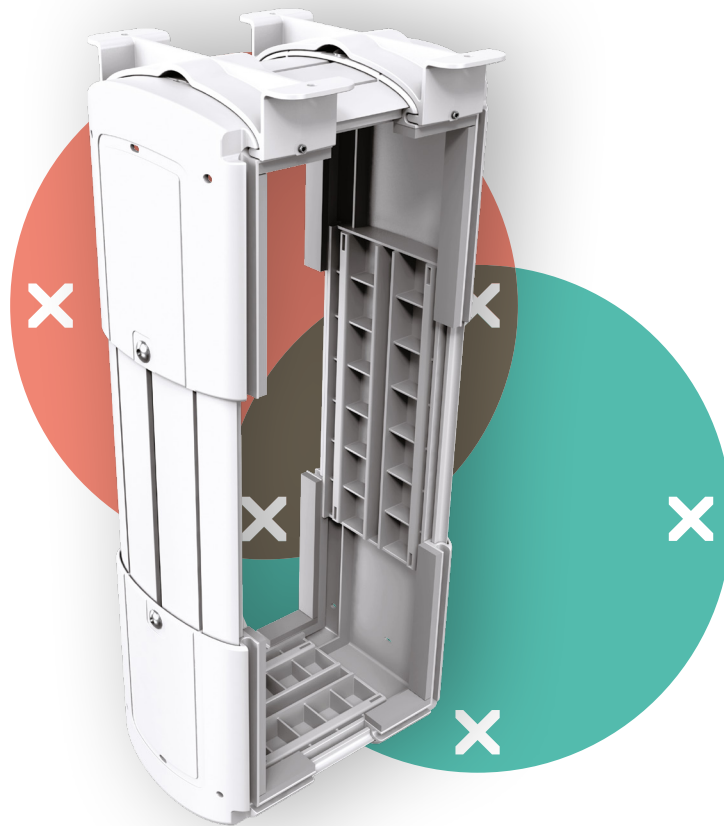

viewlite

5 

35.100

Viewlite computer holder - desk 100

Ideal for small format/mini tower computers, this holder snugly accommodates most PCs and is easy to mount vertically or horizontally.

- Mounts underneath desktop
- Includes large mounting brackets to get around desk frame
- Max. dimensions CPU vertically between 96 - 147 mm wide and 240 - 390 mm high
- Max. dimensions CPU horizontally between 240 - 390 mm wide and 96 - 147 mm high
- Height and width adjustable
- Max. weight capacity of 30 kg
- Made of recycled ABS
- Easy to (un)mount

dataflex 

feeling at work

viewlite X

horizontal/vertical

96 - 147 mm
(3,7 - 5,7")

240 - 390 mm
(9,4 - 15,3")

30 kg

Viewlite computer holder - desk 100

2016/03/25

35.100

 325 x 165 x 140 mm

 1 pcs

 white

 1,385 kg

 805410351007