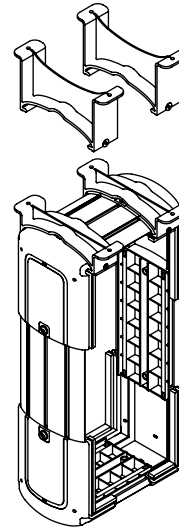

viewlite

5 

35.100

Viewlite computer holder - desk 100

Ideal for small format/mini tower computers, this holder snugly accommodates most PCs and is easy to mount vertically or horizontally.

- Mounts underneath desktop
- Includes large mounting brackets to get around desk frame
- Max. dimensions CPU vertically between 96 - 147 mm wide and 240 - 390 mm high
- Max. dimensions CPU horizontally between 240 - 390 mm wide and 96 - 147 mm high
- Height and width adjustable
- Max. weight capacity of 30 kg
- Made of recycled ABS
- Easy to (un)mount

dataflex 

feeling at work

viewlite X

horizontal/vertical

96 - 147 mm
(3,7 - 5,7")

240 - 390 mm
(9,4 - 15,3")

30 kg

Viewlite computer holder - desk 100

2016/03/25

35.100

 325 x 165 x 140 mm

 1 pcs

 white

 1,385 kg

 805410351007