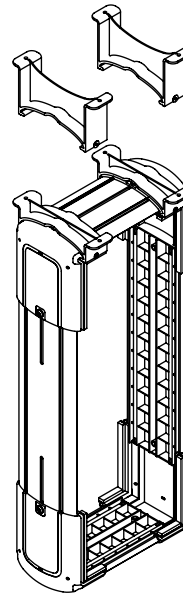

35.200

Viewlite computer holder - desk 200

Ideal for desktop/workstation computers, this holder snugly accommodates most PCs and is easy to mount vertically or horizontally.

- Mounts underneath desktop
- Includes large mounting brackets to get around desk frame
- Max. dimensions CPU vertically between 156 - 205 mm wide and 390 - 570 mm high
- Max. dimensions CPU horizontally between 390-570 mm wide and 156-205 mm high
- Height and width adjustable
- Max. weight capacity of 30 kg
- Made of recycled ABS
- Easy to (un)mount

viewlite X

horizontal/vertical

156 - 205 mm
(6,1 - 8,0")

390 - 570 mm
(15,3 - 22,4")

30 kg

Viewlite computer holder - desk 200

2016/03/25

35.200

 460 x 220 x 130 mm

 1 pcs

 white

 1,865 kg

 805410352004