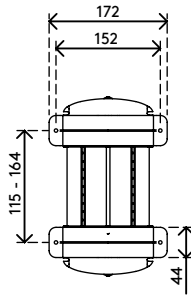

35.200

Viewlite computer holder - desk 200

Ideal for desktop/workstation computers, this holder snugly accommodates most PCs and is easy to mount vertically or horizontally.

- Mounts underneath desktop
- Includes large mounting brackets to get around desk frame
- Max. dimensions CPU vertically between 156 - 205 mm wide and 390 - 570 mm high
- Max. dimensions CPU horizontally between 390-570 mm wide and 156-205 mm high
- Height and width adjustable
- Max. weight capacity of 30 kg
- Made of recycled ABS
- Easy to (un)mount

viewlite X

horizontal/vertical

156 - 205 mm
(6,1 - 8,0")

390 - 570 mm
(15,3 - 22,4")

30 kg

Viewlite computer holder - desk 200

2016/03/25

35.200

 460 x 220 x 130 mm

 1 pcs

 white

 1,865 kg

 805410352004