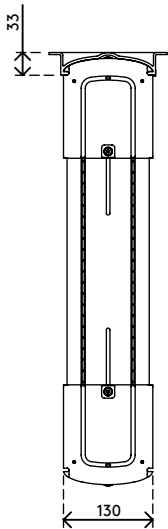

35.200

Viewlite computer holder - desk 200

Ideal for desktop/workstation computers, this holder snugly accommodates most PCs and is easy to mount vertically or horizontally.

- Mounts underneath desktop
- Includes large mounting brackets to get around desk frame
- Max. dimensions CPU vertically between 156 - 205 mm wide and 390 - 570 mm high
- Max. dimensions CPU horizontally between 390-570 mm wide and 156-205 mm high
- Height and width adjustable
- Max. weight capacity of 30 kg
- Made of recycled ABS
- Easy to (un)mount

viewlite X

horizontal/vertical

156 - 205 mm
(6,1 - 8,0")

390 - 570 mm
(15,3 - 22,4")

30 kg

Viewlite computer holder - desk 200

2016/03/25

35.200

 460 x 220 x 130 mm

 1 pcs

 white

 1,865 kg

 805410352004