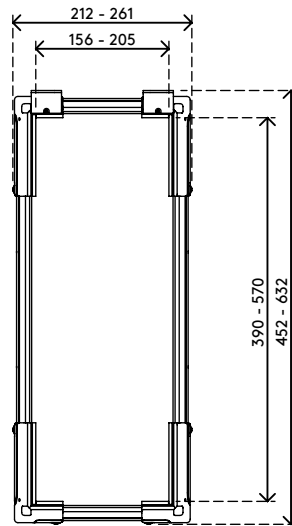

35.200

Viewlite computer holder - desk 200

Ideal for desktop/workstation computers, this holder snugly accommodates most PCs and is easy to mount vertically or horizontally.

- Mounts underneath desktop
- Includes large mounting brackets to get around desk frame
- Max. dimensions CPU vertically between 156 - 205 mm wide and 390 - 570 mm high
- Max. dimensions CPU horizontally between 390-570 mm wide and 156-205 mm high
- Height and width adjustable
- Max. weight capacity of 30 kg
- Made of recycled ABS
- Easy to (un)mount

viewlite X

horizontal/vertical

156 - 205 mm
(6,1 - 8,0")

390 - 570 mm
(15,3 - 22,4")

30 kg

Viewlite computer holder - desk 200

2016/03/25

35.200

 460 x 220 x 130 mm

 1 pcs

 white

 1,865 kg

 805410352004