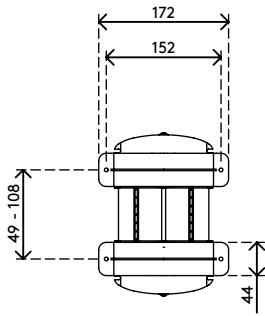

## Viewlite computer holder - desk 103

Ideal for small format/mini tower computers, this holder snugly accommodates most PCs and is easy to mount vertically or horizontally.

- Mounts underneath desktop
- Includes large mounting brackets to get around desk frame
- Max. dimensions CPU vertically between 96 - 147 mm wide and 240 - 390 mm high
- Max. dimensions CPU horizontally between 240 - 390 mm wide and 96 - 147 mm high
- Height and width adjustable
- Max. weight capacity of 30 kg
- Made of recycled ABS
- Easy to (un)mount

# viewlite X

horizontal/vertical

96 - 147 mm  
(3,7 - 5,7")

240 - 390 mm  
(9,4 - 15,3")

30 kg

**Viewlite computer holder - desk 103**

2016/03/25

# 35.103

 325 x 165 x 140 mm

 1 pcs

 black

 1,385 kg

 805410351038