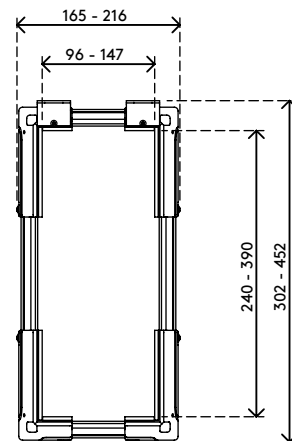

## Viewlite computer holder - desk 103

Ideal for small format/mini tower computers, this holder snugly accommodates most PCs and is easy to mount vertically or horizontally.

- Mounts underneath desktop
- Includes large mounting brackets to get around desk frame
- Max. dimensions CPU vertically between 96 - 147 mm wide and 240 - 390 mm high
- Max. dimensions CPU horizontally between 240 - 390 mm wide and 96 - 147 mm high
- Height and width adjustable
- Max. weight capacity of 30 kg
- Made of recycled ABS
- Easy to (un)mount

# viewlite X

horizontal/vertical

96 - 147 mm  
(3,7 - 5,7")

240 - 390 mm  
(9,4 - 15,3")

30 kg

**Viewlite computer holder - desk 103**

2016/03/25

# 35.103

 325 x 165 x 140 mm

 1 pcs

 black

 1,385 kg

 805410351038