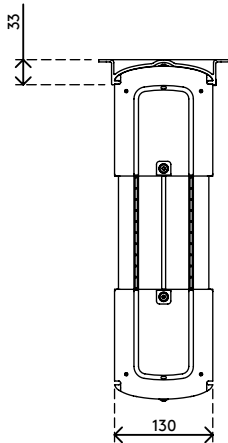

## Viewlite computer holder - desk 103

Ideal for small format/mini tower computers, this holder snugly accommodates most PCs and is easy to mount vertically or horizontally.

- Mounts underneath desktop
- Includes large mounting brackets to get around desk frame
- Max. dimensions CPU vertically between 96 - 147 mm wide and 240 - 390 mm high
- Max. dimensions CPU horizontally between 240 - 390 mm wide and 96 - 147 mm high
- Height and width adjustable
- Max. weight capacity of 30 kg
- Made of recycled ABS
- Easy to (un)mount

# viewlite X

horizontal/vertical

96 - 147 mm  
(3,7 - 5,7")

240 - 390 mm  
(9,4 - 15,3")

30 kg

**Viewlite computer holder - desk 103**

2016/03/25

# 35.103

 325 x 165 x 140 mm

 1 pcs

 black

 1,385 kg

 805410351038