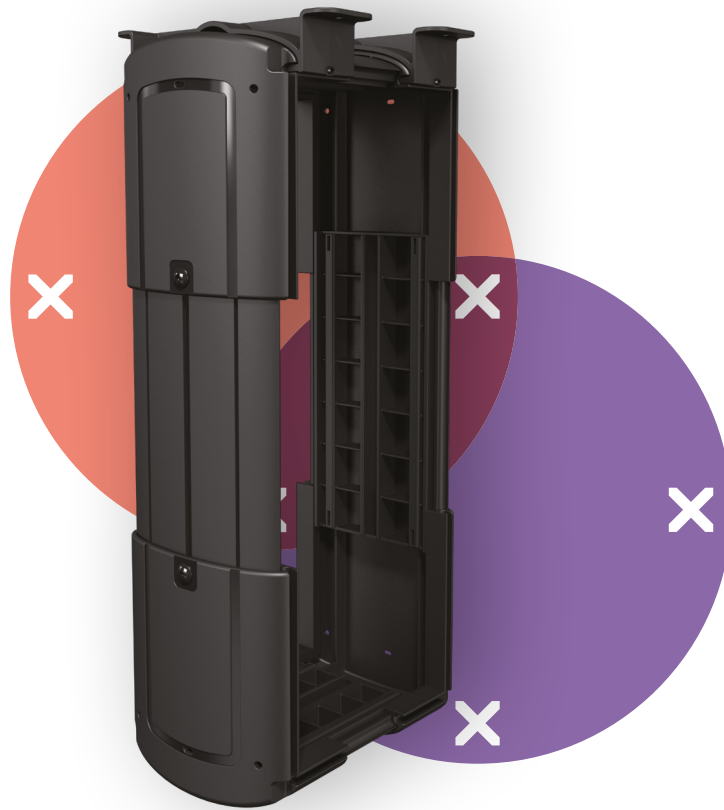

# viewlite

35.103

## Viewlite computer holder - desk 103

Ideal for small format/mini tower computers, this holder snugly accommodates most PCs and is easy to mount vertically or horizontally.

- Mounts underneath desktop
- Includes large mounting brackets to get around desk frame
- Max. dimensions CPU vertically between 96 - 147 mm wide and 240 - 390 mm high
- Max. dimensions CPU horizontally between 240 - 390 mm wide and 96 - 147 mm high
- Height and width adjustable
- Max. weight capacity of 30 kg
- Made of recycled ABS
- Easy to (un)mount

# viewlite X

horizontal/vertical

96 - 147 mm  
(3,7 - 5,7")

240 - 390 mm  
(9,4 - 15,3")

30 kg

**Viewlite computer holder - desk 103**

2016/03/25

# 35.103

 325 x 165 x 140 mm

 1 pcs

 black

 1,385 kg

 805410351038