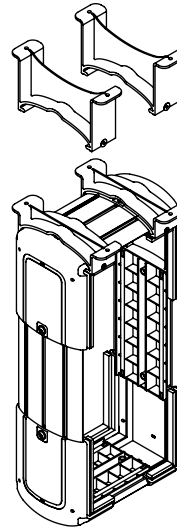

# viewlite

35.103

## Viewlite computer holder - desk 103

Ideal for small format/mini tower computers, this holder snugly accommodates most PCs and is easy to mount vertically or horizontally.

- Mounts underneath desktop
- Includes large mounting brackets to get around desk frame
- Max. dimensions CPU vertically between 96 - 147 mm wide and 240 - 390 mm high
- Max. dimensions CPU horizontally between 240 - 390 mm wide and 96 - 147 mm high
- Height and width adjustable
- Max. weight capacity of 30 kg
- Made of recycled ABS
- Easy to (un)mount

# viewlite X

horizontal/vertical

96 - 147 mm  
(3,7 - 5,7")

240 - 390 mm  
(9,4 - 15,3")

30 kg

**Viewlite computer holder - desk 103**

2016/03/25

# 35.103

 325 x 165 x 140 mm

 1 pcs

 black

 1,385 kg

 805410351038