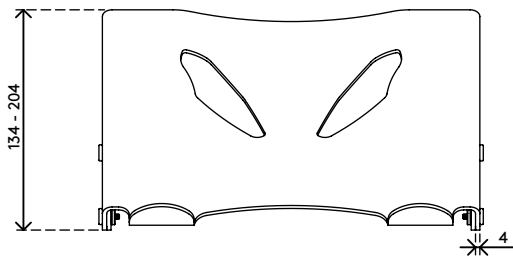

49.450

Addit notebook riser - adjustable 450

This height adjustable acrylic notebook riser inclines and raises a notebook's screen to eye-level. This makes it easier and more pleasant to work on your notebook for longer periods of time. This version has cut-outs that promote airflow to the notebook's air intakes. To be used with additional keyboard and mouse.

- Suitable for notebooks up to 15"
- Raises a notebook to eye level
- Leaves all notebook ports and drives accessible
- 4 mm thick clear acrylic
- Max. weight capacity of 6 kg
- To be used with additional keyboard and mouse
- Height adjustable from 134 - 204 mm in 5 steps
- Dimensions (w x d x h): 350 x 270 x 134 - 204 mm

6 kg

Addit notebook riser - adjustable 450

2016/03/25

49.450

 395 x 295 x 120 mm

 1 pcs

 clear acrylic

 1,1 kg