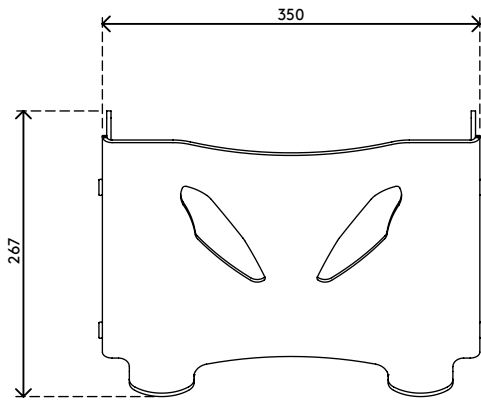

49.450

Addit notebook riser - adjustable 450

This height adjustable acrylic notebook riser inclines and raises a notebook's screen to eye-level. This makes it easier and more pleasant to work on your notebook for longer periods of time. This version has cut-outs that promote airflow to the notebook's air intakes. To be used with additional keyboard and mouse.

- Suitable for notebooks up to 15"
- Raises a notebook to eye level
- Leaves all notebook ports and drives accessible
- 4 mm thick clear acrylic
- Max. weight capacity of 6 kg
- To be used with additional keyboard and mouse
- Height adjustable from 134 - 204 mm in 5 steps
- Dimensions (w x d x h): 350 x 270 x 134 - 204 mm

6 kg

Addit notebook riser - adjustable 450

2016/03/25

49.450

 395 x 295 x 120 mm

 1 pcs

 clear acrylic

 1,1 kg