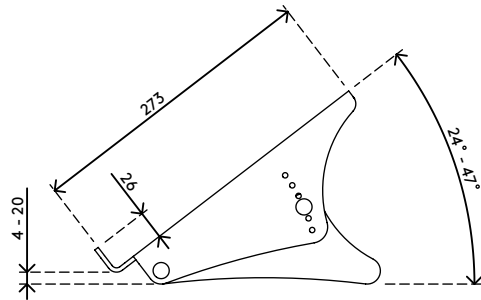

49.450

Addit notebook riser - adjustable 450

This height adjustable acrylic notebook riser inclines and raises a notebook's screen to eye-level. This makes it easier and more pleasant to work on your notebook for longer periods of time. This version has cut-outs that promote airflow to the notebook's air intakes. To be used with additional keyboard and mouse.

- Suitable for notebooks up to 15"
- Raises a notebook to eye level
- Leaves all notebook ports and drives accessible
- 4 mm thick clear acrylic
- Max. weight capacity of 6 kg
- To be used with additional keyboard and mouse
- Height adjustable from 134 - 204 mm in 5 steps
- Dimensions (w x d x h): 350 x 270 x 134 - 204 mm

6 kg

Addit notebook riser - adjustable 450

2016/03/25

49.450

 395 x 295 x 120 mm

 1 pcs

 clear acrylic

 1,1 kg