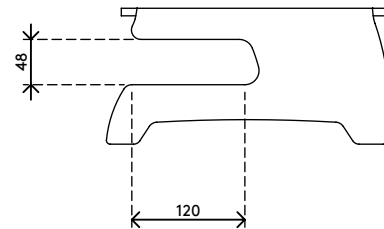

## Addit monitor riser 660

Raises your monitor to eye-level and fits most notebooks to create what you could also call a notebook centre. Connect a monitor, keyboard and mouse to your notebook to start using it as a desktop computer. The shape of this monitor riser ensures your notebook's ports and drives stay accessible.

- Suitable for monitors up to 15 kg
- Suitable for notebooks up to 350 mm wide
- With cut-outs for ROM-drive and cable access
- 8 mm thick clear acrylic
- Saves desk space
- Dimensions (w x d x h): 420 x 300 x 144 mm
- Stores the notebook underneath the monitor

# 44.660

 475 x 310 x 163 mm

 1 pcs

 clear acrylic

 1,89 kg

 805410446604