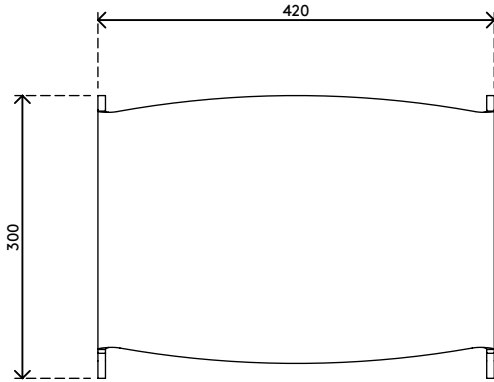

## Addit monitor riser 660

Raises your monitor to eye-level and fits most notebooks to create what you could also call a notebook centre. Connect a monitor, keyboard and mouse to your notebook to start using it as a desktop computer. The shape of this monitor riser ensures your notebook's ports and drives stay accessible.

- Suitable for monitors up to 15 kg
- Suitable for notebooks up to 350 mm wide
- With cut-outs for ROM-drive and cable access
- 8 mm thick clear acrylic
- Saves desk space
- Dimensions (w x d x h): 420 x 300 x 144 mm
- Stores the notebook underneath the monitor

# 44.660

 475 x 310 x 163 mm

 1 pcs

 clear acrylic

 1,89 kg

 805410446604