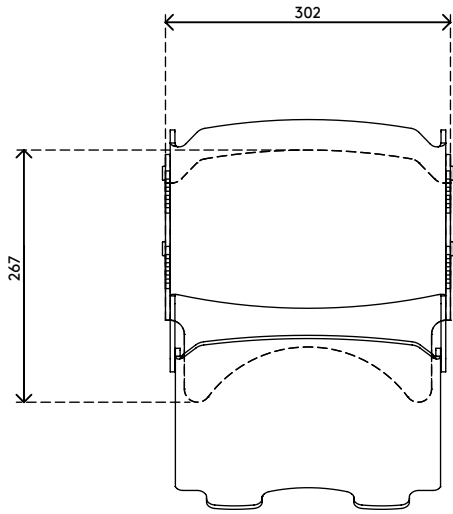

49.570

Addit monitor riser - adjustable 570

This monitor riser not only raises the monitor to a desired level, it also has a built-in slide away document holder. This combination makes it an all-in-one, in-line solution that holds documents at the same viewing distance as the monitor itself. This results in less eye fatigue and less neck strain.

- Suitable for monitors up to 15 kg
- With built-in fold away copy holder
- 5 mm thick clear acrylic
- Saves desk space
- Height adjustable from 100 - 160 mm in 4 steps of 15 mm
- Dimensions (w x d x h): 302 x 267 x 100 - 160 mm

addit

60 mm (2,3")

15 kg

Addit monitor riser - adjustable 570

2016/03/25

49.570

 375 x 295 x 115 mm

 1 pcs

 clear acrylic

 1,785 kg

 805410495701