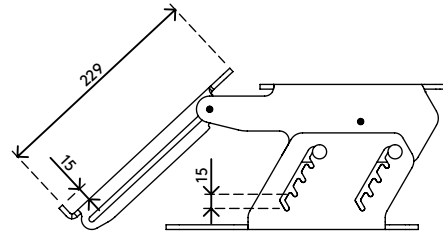

49.570

Addit monitor riser - adjustable 570

This monitor riser not only raises the monitor to a desired level, it also has a built-in slide away document holder. This combination makes it an all-in-one, in-line solution that holds documents at the same viewing distance as the monitor itself. This results in less eye fatigue and less neck strain.

- Suitable for monitors up to 15 kg
- With built-in fold away copy holder
- 5 mm thick clear acrylic
- Saves desk space
- Height adjustable from 100 - 160 mm in 4 steps of 15 mm
- Dimensions (w x d x h): 302 x 267 x 100 - 160 mm

addit

60 mm (2,3")

15 kg

Addit monitor riser - adjustable 570

2016/03/25

49.570

 375 x 295 x 115 mm

 1 pcs