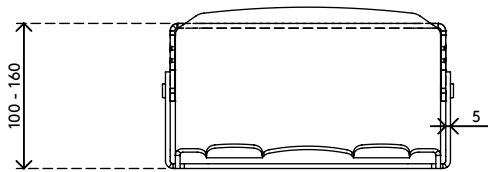

49.570

Addit monitor riser - adjustable 570

This monitor riser not only raises the monitor to a desired level, it also has a built-in slide away document holder. This combination makes it an all-in-one, in-line solution that holds documents at the same viewing distance as the monitor itself. This results in less eye fatigue and less neck strain.

- Suitable for monitors up to 15 kg
- With built-in fold away copy holder
- 5 mm thick clear acrylic
- Saves desk space
- Height adjustable from 100 - 160 mm in 4 steps of 15 mm
- Dimensions (w x d x h): 302 x 267 x 100 - 160 mm

addit

60 mm (2,3")

15 kg

Addit monitor riser - adjustable 570

2016/03/25

49.570

 375 x 295 x 115 mm

 1 pcs