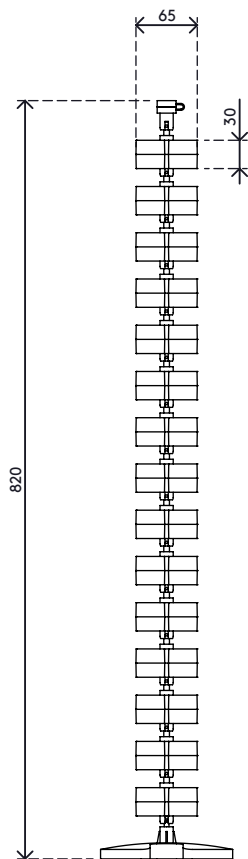

## Addit cable worm 82 cm 202

The cable worm is an attractive solution that neatly guides and bundles cables between a desk and floor. It's suitable for desks with a fixed height (74 - 76 cm) and desks with the ideal height adjustment range (62 - 82 cm). It has a weighted floor plate for added stability and to ensure it stays straight.

- Length: 820 mm
- Under desk cable manager
- Suitable for height adjustable desks up to 820 mm
- Easy to adjust the cable worm by adding/ removing elements
- Weighted floor plate for stability
- Suitable for 28 cables of 7 mm thickness

# addit

Addit cable worm 82 cm 202

2016/03/25

# 34.202

 335 x 320 x 83 mm

 1 pcs

 silver

 0,845 kg

 805410342029