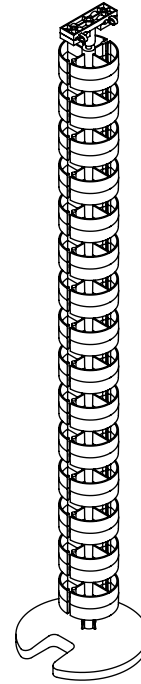

## Addit cable worm 82 cm 202

The cable worm is an attractive solution that neatly guides and bundles cables between a desk and floor. It's suitable for desks with a fixed height (74 - 76 cm) and desks with the ideal height adjustment range (62 - 82 cm). It has a weighted floor plate for added stability and to ensure it stays straight.

- Length: 820 mm
- Under desk cable manager
- Suitable for height adjustable desks up to 820 mm
- Easy to adjust the cable worm by adding/ removing elements
- Weighted floor plate for stability
- Suitable for 28 cables of 7 mm thickness

# addit

Addit cable worm 82 cm 202

2016/03/25

# 34.202

 335 x 320 x 83 mm

 1 pcs

 silver

 0,845 kg

 805410342029