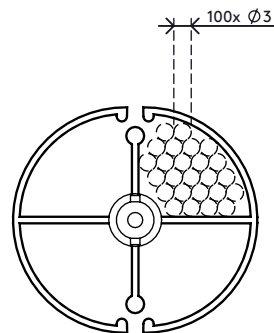

addit

Addit cable worm 82 cm 202

2016/03/25

34.202

335 x 320 x 83 mm

1 pcs

silver

0,845 kg

805410342029