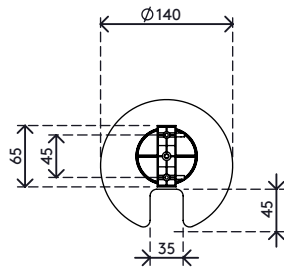

## Addit cable worm 82 cm 202

The cable worm is an attractive solution that neatly guides and bundles cables between a desk and floor. It's suitable for desks with a fixed height (74 - 76 cm) and desks with the ideal height adjustment range (62 - 82 cm). It has a weighted floor plate for added stability and to ensure it stays straight.

- Length: 820 mm
- Under desk cable manager
- Suitable for height adjustable desks up to 820 mm
- Easy to adjust the cable worm by adding/ removing elements
- Weighted floor plate for stability
- Suitable for 28 cables of 7 mm thickness

# addit

Addit cable worm 82 cm 202

2016/03/25

# 34.202

 335 x 320 x 83 mm

 1 pcs

 silver

 0,845 kg

 805410342029