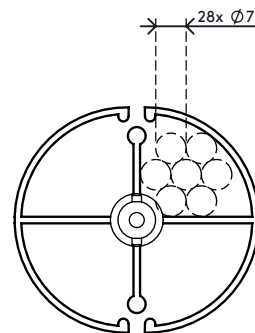

addit

Addit cable worm 82 cm 202

2016/03/25

34.202

335 x 320 x 83 mm

1 pcs

silver

0,845 kg

805410342029