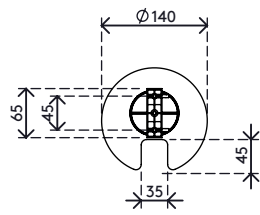

34.210

Addit cable worm 127 cm 210

The cable worm is an attractive solution that neatly guides and bundles cables between a desk and floor. It's suitable for stand-up height desks up to 1270 mm and has a weighted floor plate for added stability and to ensure it stays straight.

- Length: 1270 mm
- Under desk cable manager
- Suitable for stand-up height desks up to 1270 mm
- Easy to adjust the cable worm by adding/removing elements
- Weighted floor plate for stability
- Suitable for 28 cables of 7 mm thickness

Addit cable worm 127 cm 210

2016/03/25

34.210

 335 x 320 x 85 mm

 1 pcs

 transparent

 1,03 kg

 805410342104