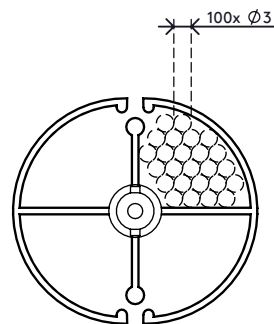

34.210

Addit cable worm 127 cm 210

The cable worm is an attractive solution that neatly guides and bundles cables between a desk and floor. It's suitable for stand-up height desks up to 1270 mm and has a weighted floor plate for added stability and to ensure it stays straight.

- Length: 1270 mm
- Under desk cable manager
- Suitable for stand-up height desks up to 1270 mm
- Easy to adjust the cable worm by adding/removing elements
- Weighted floor plate for stability
- Suitable for 28 cables of 7 mm thickness

Addit cable worm 127 cm 210

2016/03/25

34.210

 335 x 320 x 85 mm

 1 pcs

 transparent

 1,03 kg

 805410342104