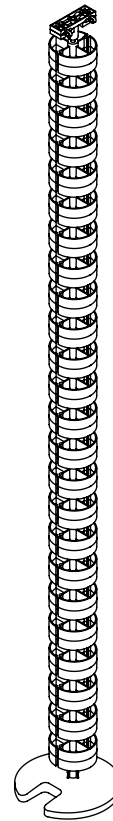

34.210

Addit cable worm 127 cm 210

The cable worm is an attractive solution that neatly guides and bundles cables between a desk and floor. It's suitable for stand-up height desks up to 1270 mm and has a weighted floor plate for added stability and to ensure it stays straight.

- Length: 1270 mm
- Under desk cable manager
- Suitable for stand-up height desks up to 1270 mm
- Easy to adjust the cable worm by adding/removing elements
- Weighted floor plate for stability
- Suitable for 28 cables of 7 mm thickness

Addit cable worm 127 cm 210

2016/03/25

34.210

 335 x 320 x 85 mm

 1 pcs

 transparent

 1,03 kg

 805410342104