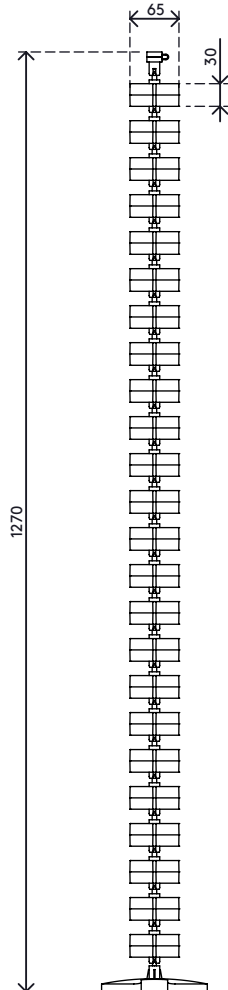

34.210

Addit cable worm 127 cm 210

The cable worm is an attractive solution that neatly guides and bundles cables between a desk and floor. It's suitable for stand-up height desks up to 1270 mm and has a weighted floor plate for added stability and to ensure it stays straight.

- Length: 1270 mm
- Under desk cable manager
- Suitable for stand-up height desks up to 1270 mm
- Easy to adjust the cable worm by adding/removing elements
- Weighted floor plate for stability
- Suitable for 28 cables of 7 mm thickness

Addit cable worm 127 cm 210

2016/03/25

34.210

 335 x 320 x 85 mm

 1 pcs

 transparent

 1,03 kg

 805410342104