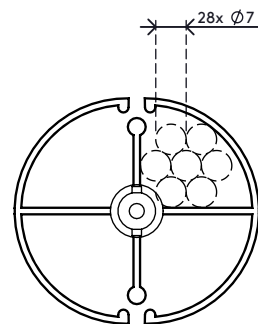

34.210

Addit cable worm 127 cm 210

The cable worm is an attractive solution that neatly guides and bundles cables between a desk and floor. It's suitable for stand-up height desks up to 1270 mm and has a weighted floor plate for added stability and to ensure it stays straight.

- Length: 1270 mm
- Under desk cable manager
- Suitable for stand-up height desks up to 1270 mm
- Easy to adjust the cable worm by adding/removing elements
- Weighted floor plate for stability
- Suitable for 28 cables of 7 mm thickness

Addit cable worm 127 cm 210

2016/03/25

34.210

 335 x 320 x 85 mm

 1 pcs

 transparent

 1,03 kg

 805410342104