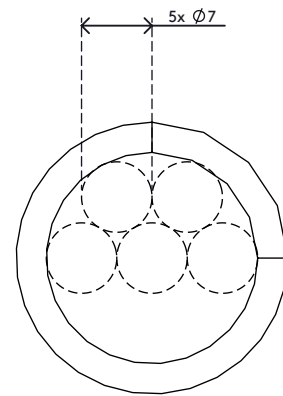

33.250

Addit cable spiral 250

A product that deals with signal and power cables quickly and easily. Simply wrap the spiral cable manager around your cables to create a firm and neat bundle. Splitting off cables from the bunch, or adding them to it is just as simple.

- Comes as a 25 m coil
- Flexible synthetic cable manager
- Wraps around cables easily
- Simple to split off or add cables from/to the spiral
- Suitable for 5 cables of 7 mm thickness

Addit cable spiral 250

2016/01/04

33.250

 300 x 300 x 60 mm

 1 pcs

 white

 0,53 kg

 805410332501