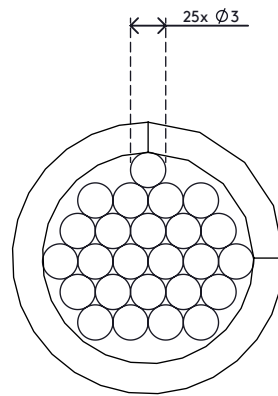

33.250

Addit cable spiral 250

A product that deals with signal and power cables quickly and easily. Simply wrap the spiral cable manager around your cables to create a firm and neat bundle. Splitting off cables from the bunch, or adding them to it is just as simple.

- Comes as a 25 m coil
- Flexible synthetic cable manager
- Wraps around cables easily
- Simple to split off or add cables from/to the spiral
- Suitable for 5 cables of 7 mm thickness

Addit cable spiral 250

2016/01/04

33.250

 300 x 300 x 60 mm

 1 pcs

 white

 0,53 kg

 805410332501