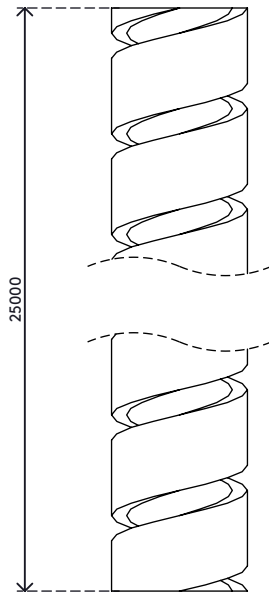

33.250

Addit cable spiral 250

A product that deals with signal and power cables quickly and easily. Simply wrap the spiral cable manager around your cables to create a firm and neat bundle. Splitting off cables from the bunch, or adding them to it is just as simple.

- Comes as a 25 m coil
- Flexible synthetic cable manager
- Wraps around cables easily
- Simple to split off or add cables from/to the spiral
- Suitable for 5 cables of 7 mm thickness

Addit cable spiral 250

2016/01/04

33.250

 300 x 300 x 60 mm

 1 pcs

 white

 0,53 kg

 805410332501