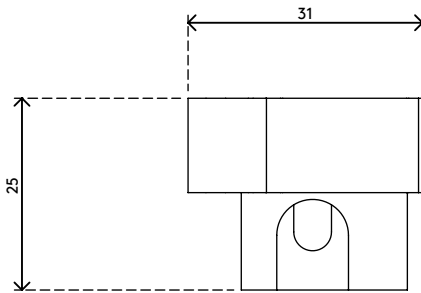

33.903

Addit cable eater $\varnothing 15/25$ mm - mounting clips 903

Direct a cable eater where you need it to go and fix it onto any surface. These mounting clips do just that and are easy to install. The clips come with super strong adhesive tape and a 5 mm wide screw hole.

- Mounting clips suitable for all cable eaters
- Fitted with super strong adhesive tape and $\varnothing 5$ mm screw hole
- Easy to mount and open/close
- Packed as a 5 piece set
- Screws not included

addit

Addit cable eater \varnothing 15/25 mm - mounting clips 903

2016/03/25

33.903

 200 x 130 x 30 mm

 1 pcs

 black

 0,03 kg