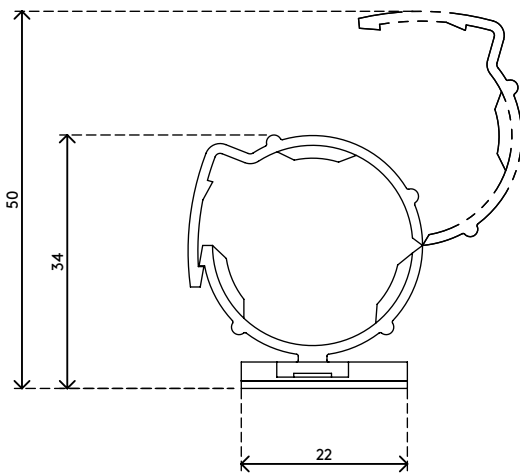

33.903

Addit cable eater $\varnothing 15/25$ mm - mounting clips 903

Direct a cable eater where you need it to go and fix it onto any surface. These mounting clips do just that and are easy to install. The clips come with super strong adhesive tape and a 5 mm wide screw hole.

- Mounting clips suitable for all cable eaters
- Fitted with super strong adhesive tape and $\varnothing 5$ mm screw hole
- Easy to mount and open/close
- Packed as a 5 piece set
- Screws not included

addit

Addit cable eater \varnothing 15/25 mm - mounting clips 903

2016/03/25

33.903

 200 x 130 x 30 mm

 1 pcs

 black

 0,03 kg