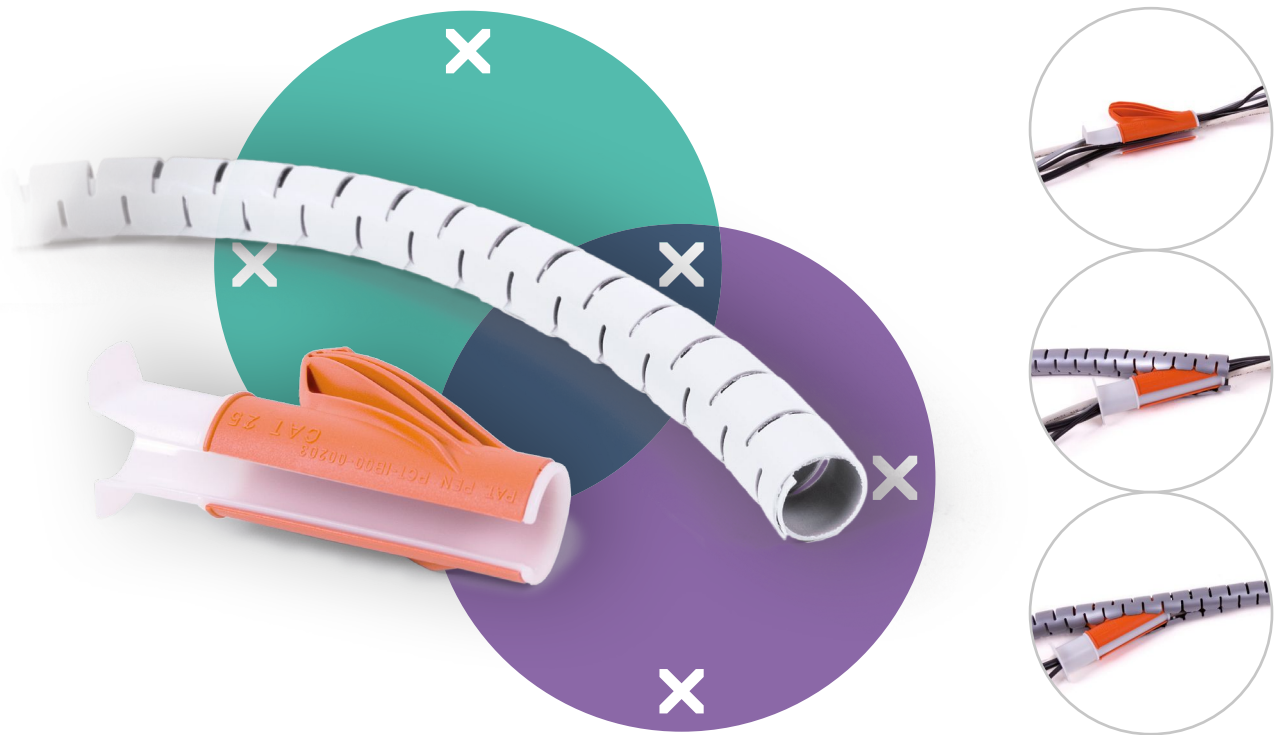

addit ^x

33.781

Addit cable eater $\varnothing$ 25 mm/3 m & hand tool 781

A great way to tidy up signal and power cables. Simply bundle the cables together with your hand, apply the cable eater's hand tool and feed the cables through the cable eater. Comes with 1 hand tool.

- Saves time and aggravation
- Easy to apply with the included hand tool
- Cable eater including hand tool, packed together
- Dimensions ($\varnothing$ x l): 25 mm x 3 m
- Suitable for 6 cables of 7 mm thickness

dataflex

feeling at work