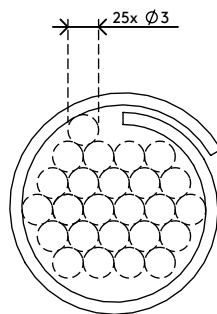

Addit cable eater $\varnothing 25$ mm/3 m & hand tool 781

2016/03/25

33.781

465 x 350 x 50 mm

1 pcs

white

0,32 kg

805410337810