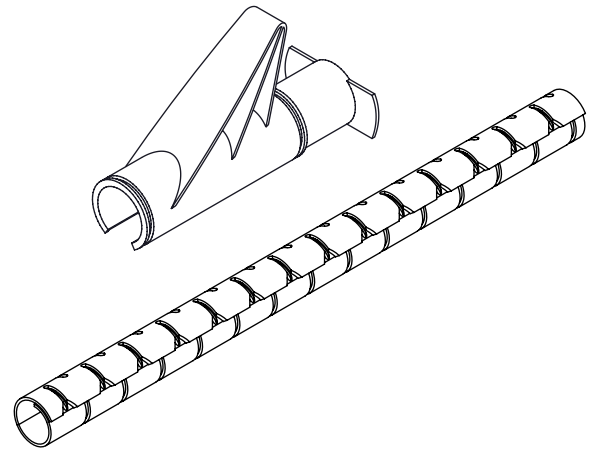

Addit cable eater $\varnothing 25$ mm/3 m & hand tool 781

2016/03/25

33.781

465 x 350 x 50 mm

1 pcs

white

0,32 kg

805410337810