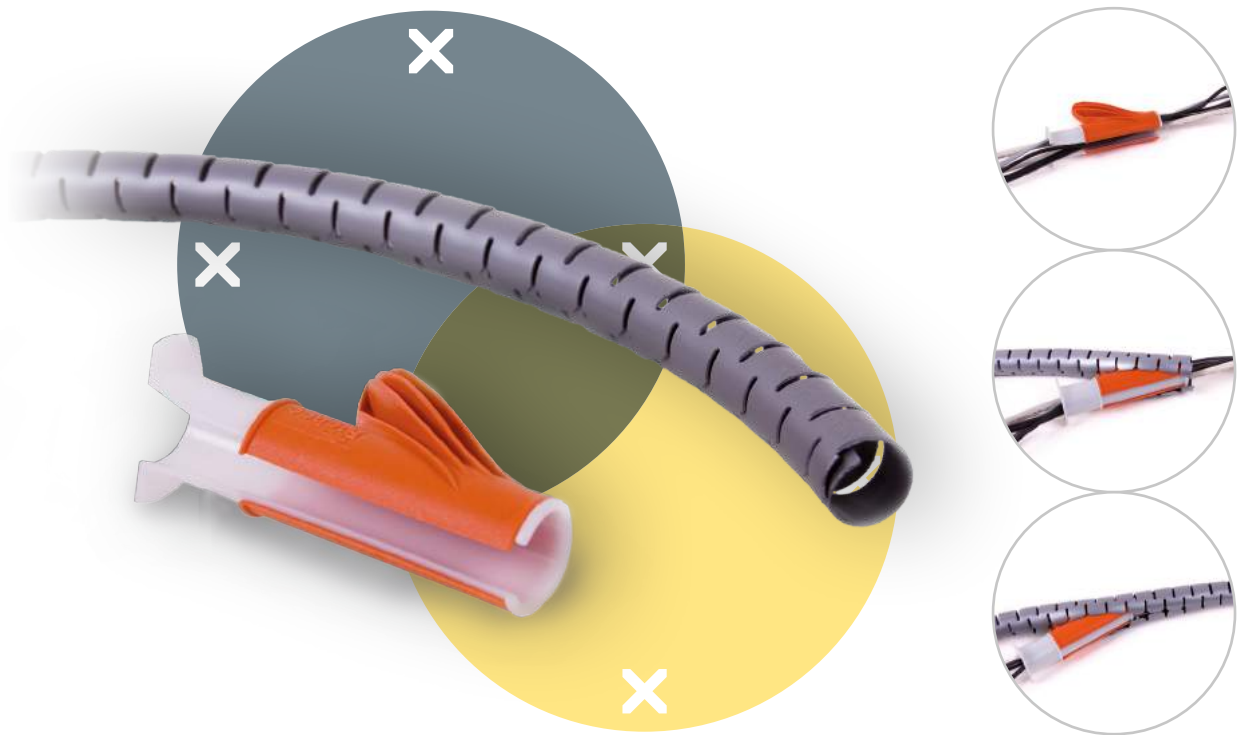

addit ^x

33.732

Addit cable eater \varnothing 15 mm/3 m & hand tool 732

A great way to tidy up signal and power cables. Simply bundle the cables together with your hand, apply the cable eater's hand tool and feed the cables through the cable eater. Comes with 1 hand tool.

- Saves time and aggravation
- Easy to apply with the included hand tool
- Cable eater including hand tool, packed together
- Dimensions (\varnothing x l): 15 mm x 3 m
- Suitable for 3 cables of 7 mm thickness

dataflex

feeling at work

Addit cable eater $\varnothing 15$ mm/3 m & hand tool 732

2016/03/25

33.732

 465 x 350 x 50 mm

 1 pcs

 silver