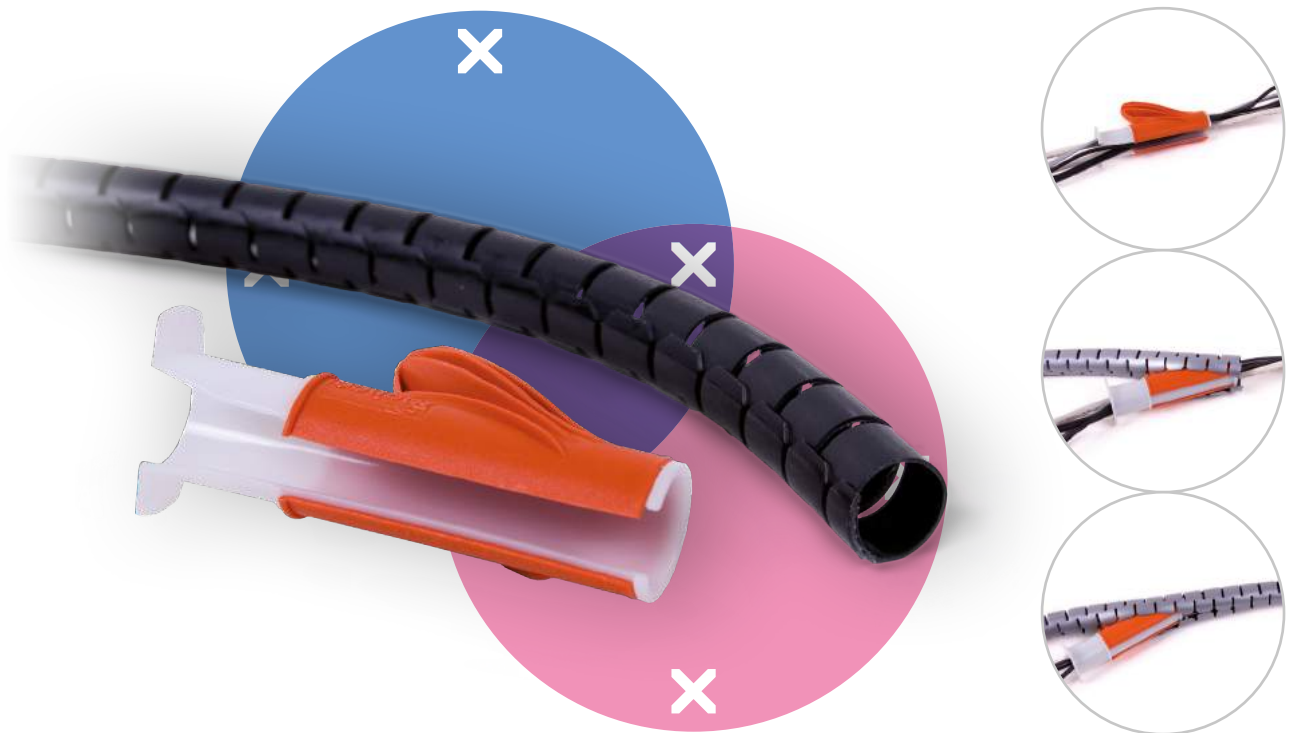

addit ^x

33.733

Addit cable eater $\varnothing$ 15 mm/3 m & hand tool 733

A great way to tidy up signal and power cables. Simply bundle the cables together with your hand, apply the cable eater's hand tool and feed the cables through the cable eater. Comes with 1 hand tool.

- Saves time and aggravation
- Easy to apply with the included hand tool
- Cable eater including hand tool, packed together
- Dimensions ($\varnothing$ x l): 15 mm x 3 m
- Suitable for 3 cables of 7 mm thickness

dataflex

feeling at work