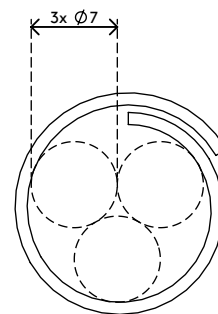

## Addit cable eater $\varnothing$ 15 mm/3 m & hand tool 733

A great way to tidy up signal and power cables. Simply bundle the cables together with your hand, apply the cable eater's hand tool and feed the cables through the cable eater. Comes with 1 hand tool.

- Saves time and aggravation
- Easy to apply with the included hand tool
- Cable eater including hand tool, packed together
- Dimensions ( $\varnothing$  x l): 15 mm x 3 m
- Suitable for 3 cables of 7 mm thickness

dataflex

feeling at work

Addit cable eater ø15 mm/3 m & hand tool 733

2016/03/25

# 33.733

 465 x 350 x 50 mm

 1 pcs

 black

 0,32 kg

 805410337339