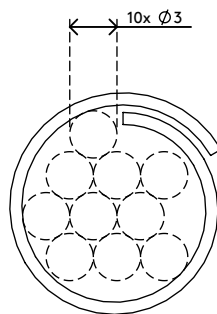

## Addit cable eater $\varnothing$ 15 mm/3 m & hand tool 733

A great way to tidy up signal and power cables. Simply bundle the cables together with your hand, apply the cable eater's hand tool and feed the cables through the cable eater. Comes with 1 hand tool.

- Saves time and aggravation
- Easy to apply with the included hand tool
- Cable eater including hand tool, packed together
- Dimensions ( $\varnothing$  x l): 15 mm x 3 m
- Suitable for 3 cables of 7 mm thickness

dataflex

feeling at work

Addit cable eater ø15 mm/3 m & hand tool 733

2016/03/25

# 33.733

 465 x 350 x 50 mm

 1 pcs

 black

 0,32 kg

 805410337339