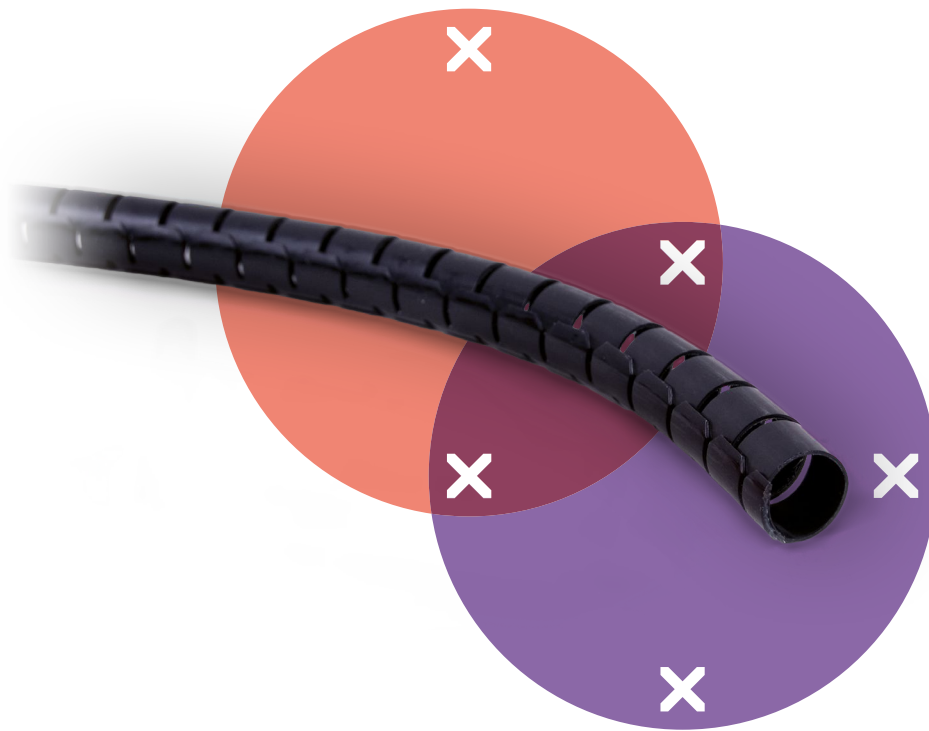

# addit <sup>x</sup>

33.713

## Addit cable eater $\varnothing$ 15 mm/25 m 713

A great way to tidy up signal and power cables. Simply bundle the cables together with your hand, apply the cable eater's hand tool and feed the cables through the cable eater. Hand tools need to be ordered separately.

- Saves time and aggravation
- Easy to apply with a hand tool
- Dimensions ( $\varnothing$  x l): 15 mm x 25 m
- Suitable for 3 cables of 7 mm thickness

dataflex <sup>x</sup>

feeling at work