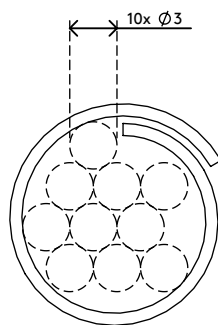

addit

Addit cable eater $\varnothing$ 15 mm/25 m 713

2016/03/25

33.713

430 x 315 x 165 mm

1 pcs

black

1,45 kg

805410337131