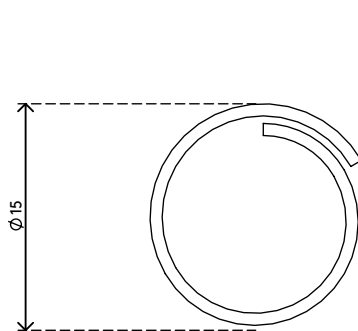

addit

Addit cable eater $\varnothing$ 15 mm/25 m 713

2016/03/25

33.713

430 x 315 x 165 mm

1 pcs

black

1,45 kg

805410337131