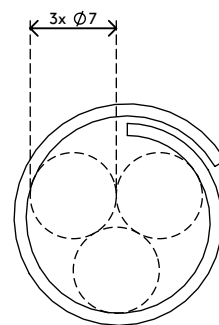

addit

Addit cable eater $\varnothing$ 15 mm/25 m 713

2016/03/25

33.713

430 x 315 x 165 mm

1 pcs

black

1,45 kg

805410337131