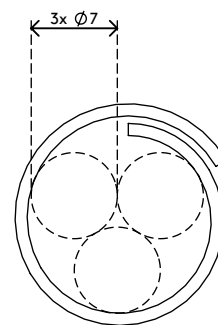

addit 

33.712

Addit cable eater \varnothing 15 mm/25 m 712

A great way to tidy up signal and power cables. Simply bundle the cables together with your hand, apply the cable eater's hand tool and feed the cables through the cable eater. Hand tools need to be ordered separately.

- Saves time and aggravation
- Easy to apply with a hand tool
- Dimensions (\varnothing x l): 15 mm x 25 m
- Suitable for 3 cables of 7 mm thickness

dataflex

feeling at work

Addit cable eater $\varnothing 15$ mm/25 m 712

2016/03/25

33.712

 430 x 315 x 165 mm

 1 pcs

 silver

 1,45 kg

 805410337124