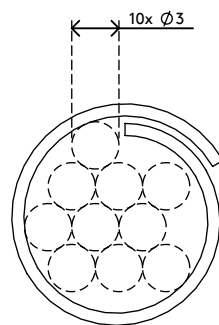

addit 

33.712

Addit cable eater \varnothing 15 mm/25 m 712

A great way to tidy up signal and power cables. Simply bundle the cables together with your hand, apply the cable eater's hand tool and feed the cables through the cable eater. Hand tools need to be ordered separately.

- Saves time and aggravation
- Easy to apply with a hand tool
- Dimensions (\varnothing x l): 15 mm x 25 m
- Suitable for 3 cables of 7 mm thickness

dataflex

feeling at work

Addit cable eater $\varnothing 15$ mm/25 m 712

2016/03/25

33.712

 430 x 315 x 165 mm

 1 pcs

 silver

 1,45 kg

 805410337124