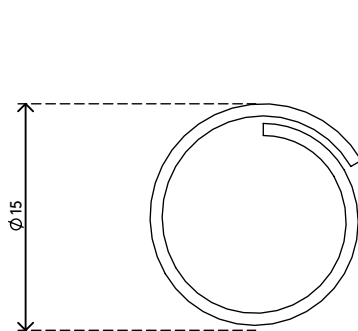

addit 

33.712

Addit cable eater \varnothing 15 mm/25 m 712

A great way to tidy up signal and power cables. Simply bundle the cables together with your hand, apply the cable eater's hand tool and feed the cables through the cable eater. Hand tools need to be ordered separately.

- Saves time and aggravation
- Easy to apply with a hand tool
- Dimensions (\varnothing x l): 15 mm x 25 m
- Suitable for 3 cables of 7 mm thickness

dataflex

feeling at work

Addit cable eater $\varnothing 15$ mm/25 m 712

2016/03/25

33.712

 430 x 315 x 165 mm

 1 pcs

 silver

 1,45 kg

 805410337124