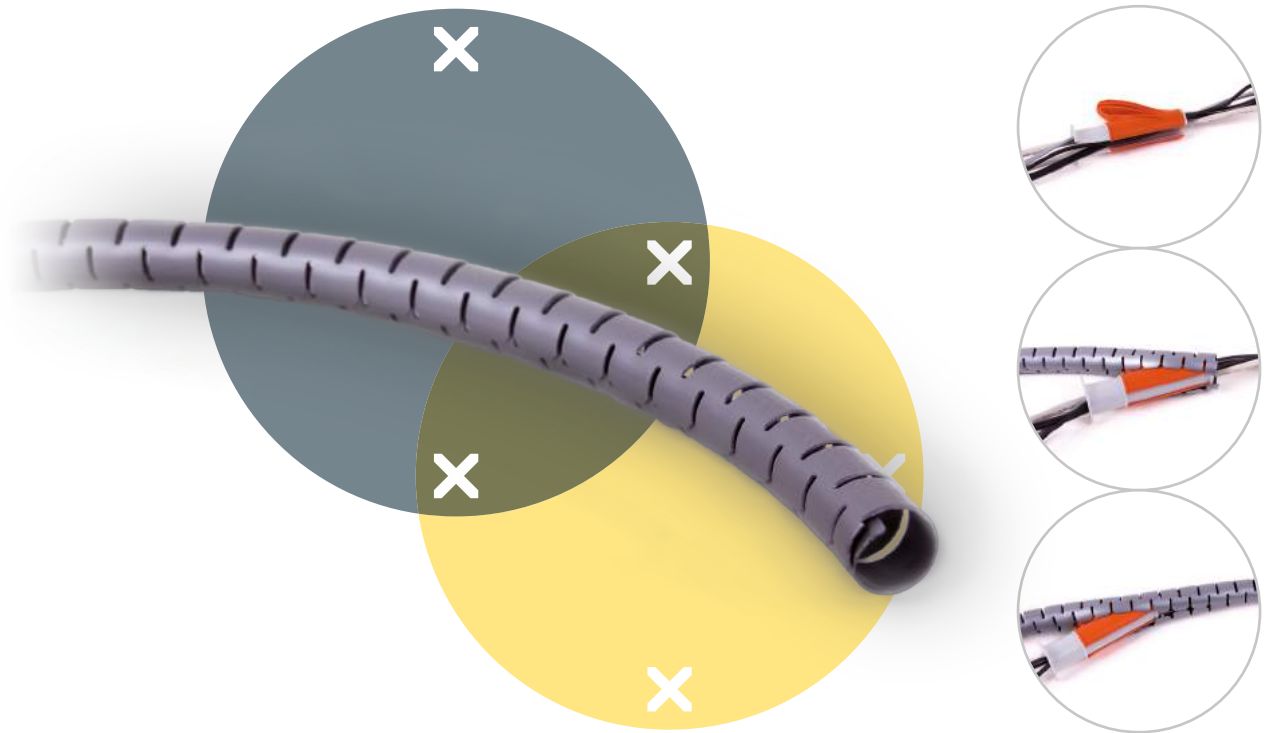

addit 

33.712

Addit cable eater \varnothing 15 mm/25 m 712

A great way to tidy up signal and power cables. Simply bundle the cables together with your hand, apply the cable eater's hand tool and feed the cables through the cable eater. Hand tools need to be ordered separately.

- Saves time and aggravation
- Easy to apply with a hand tool
- Dimensions (\varnothing x l): 15 mm x 25 m
- Suitable for 3 cables of 7 mm thickness

dataflex

feeling at work

Addit cable eater $\varnothing 15$ mm/25 m 712

2016/03/25

33.712

 430 x 315 x 165 mm

 1 pcs

 silver

 1,45 kg

 805410337124