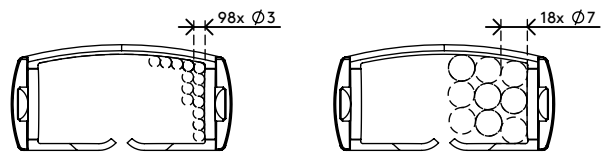

## Addit cable guide sit-stand 130 cm set – desk 460

This Addit cable guide bundles and runs your cables from desk to floor. The extra length makes it the ideal solution for sit-stand workstations, and it's easy to adjust by adding/removing components. The magnet mount ensures the cable guide stays in place, while the weighted floor plate provides even greater stability. Produced from 100% recycled PP.

Looking for a perfect match with your interior? We can customize the color and length to fit your exact needs.

- Tidies and bundles below-desk cables
- Easily add/remove components to adjust
- Ideal for sit-stand desks
- Suitable for desk height up to 1300 mm
- 100% recycled PP (Polypropylene)
- Fits up to 18 x 7 mm cables
- Weighted floor plate gives stability
- Length: 1340 mm
- Made in the Netherlands: Dutch design, Dutch quality
- Includes magnet mount (34.480) plus stickers/screws to attach cable guide to desk
- Eligible for the Dataflex return program

# 34.460

 245 x 245 x 60 mm

 1 pcs

 white

 0,80 kg

 805410344603