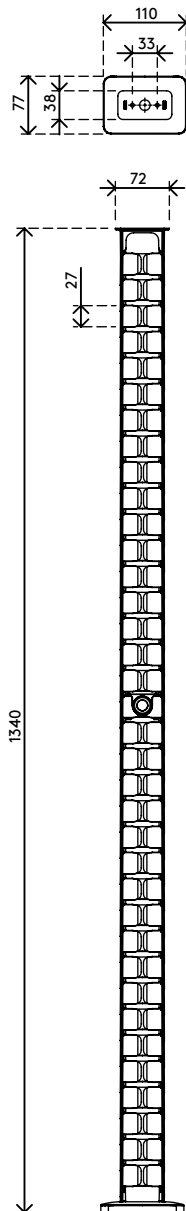

## Addit cable guide sit-stand 130 cm set – desk 460

This Addit cable guide bundles and runs your cables from desk to floor. The extra length makes it the ideal solution for sit-stand workstations, and it's easy to adjust by adding/removing components. The magnet mount ensures the cable guide stays in place, while the weighted floor plate provides even greater stability. Produced from 100% recycled PP.

Looking for a perfect match with your interior? We can customize the color and length to fit your exact needs.

- Tidies and bundles below-desk cables
- Easily add/remove components to adjust
- Ideal for sit-stand desks
- Suitable for desk height up to 1300 mm
- 100% recycled PP (Polypropylene)
- Fits up to 18 x 7 mm cables
- Weighted floor plate gives stability
- Length: 1340 mm
- Made in the Netherlands: Dutch design, Dutch quality
- Includes magnet mount (34.480) plus stickers/screws to attach cable guide to desk
- Eligible for the Dataflex return program

**Addit cable guide sit-stand 130 cm set – desk 460**

2020/11/25