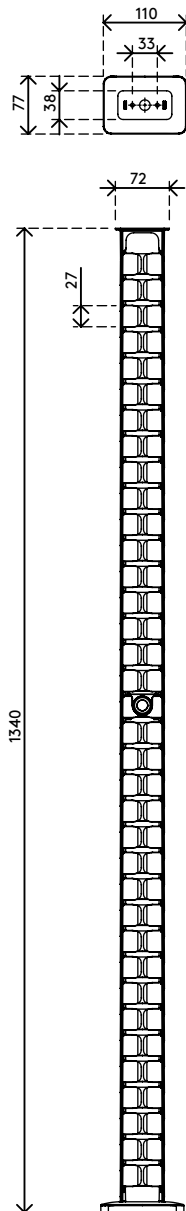

34.462

Addit cable guide sit-stand 130 cm set – desk 462

This Addit cable guide bundles and runs your cables from desk to floor. The extra length makes it the ideal solution for sit-stand workstations, and it's easy to adjust by adding/removing components. The magnet mount ensures the cable guide stays in place, while the weighted floor plate provides even greater stability. Produced from 100% recycled PP.

Looking for a perfect match with your interior? We can customize the color and length to fit your exact needs.

- Tidies and bundles below-desk cables
- Easily add/remove components to adjust
- Ideal for sit-stand desks
- Suitable for desk height up to 1300 mm
- 100% recycled PP (Polypropylene)
- Fits up to 18 x 7 mm cables
- Weighted floor plate gives stability
- Length: 1340 mm
- Made in the Netherlands: Dutch design, Dutch quality
- Includes magnet mount (34.482) plus stickers/screws to attach cable guide to desk
- Eligible for the Dataflex return program

Addit cable guide sit-stand 130 cm set – desk 462

2020/11/25

34.462

 245 x 245 x 60 mm

 1 pcs

 grey

 0,80 kg

 805410344627