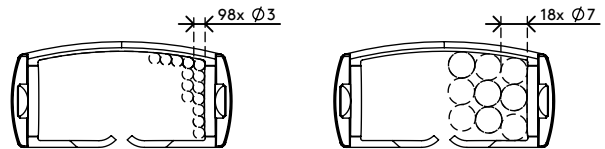

34.462

Addit cable guide sit-stand 130 cm set – desk 462

This Addit cable guide bundles and runs your cables from desk to floor. The extra length makes it the ideal solution for sit-stand workstations, and it's easy to adjust by adding/removing components. The magnet mount ensures the cable guide stays in place, while the weighted floor plate provides even greater stability. Produced from 100% recycled PP.

Looking for a perfect match with your interior? We can customize the color and length to fit your exact needs.

- Tidies and bundles below-desk cables
- Easily add/remove components to adjust
- Ideal for sit-stand desks
- Suitable for desk height up to 1300 mm
- 100% recycled PP (Polypropylene)
- Fits up to 18 x 7 mm cables
- Weighted floor plate gives stability
- Length: 1340 mm
- Made in the Netherlands: Dutch design, Dutch quality
- Includes magnet mount (34.482) plus stickers/screws to attach cable guide to desk
- Eligible for the Dataflex return program

Addit cable guide sit-stand 130 cm set – desk 462

2020/11/25

34.462

 245 x 245 x 60 mm

 1 pcs

 grey

 0,80 kg

 805410344627