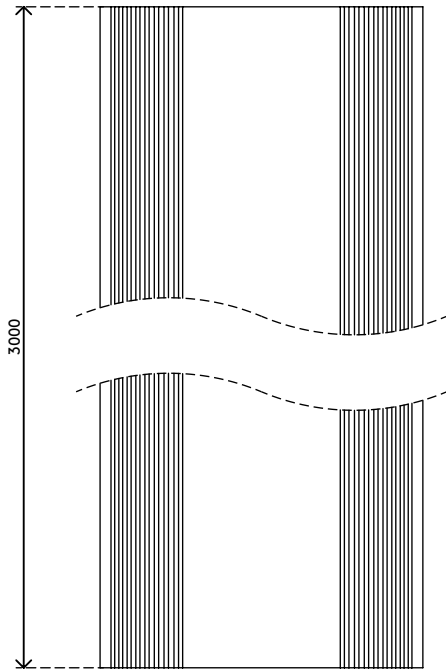

addit

Addit cable protector 300 cm 303

2016/01/04

31.303

320 x 320 x 115 mm

1 pcs

black

1,735 kg

805410313036