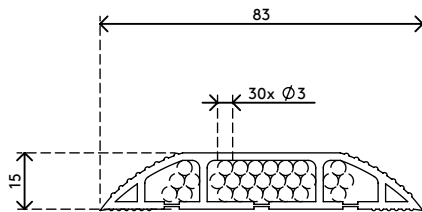

addit

Addit cable protector 300 cm 303

2016/01/04

31.303

320 x 320 x 115 mm

1 pcs

black

1,735 kg

805410313036