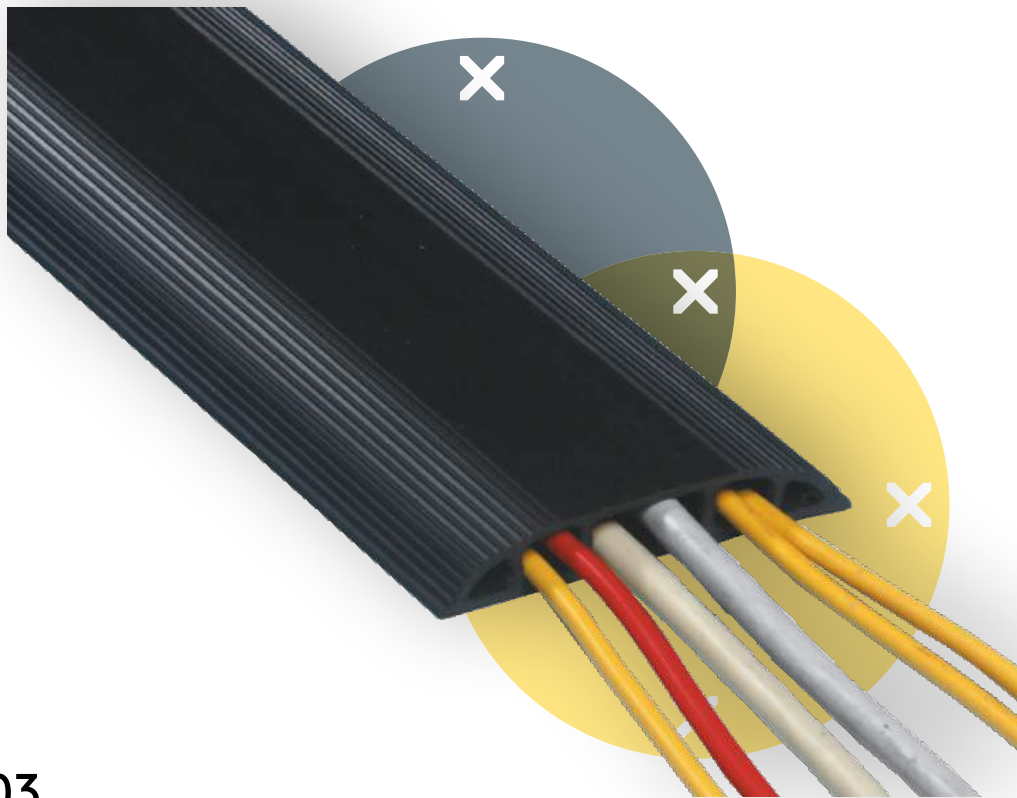

addit

31.303

Addit cable protector 300 cm 303

The Cable Protector not only protects the cables running over the floor, it also prevents tripping. The Cable Protector has sloping edges with non-skid ridges and three large cable ducts to separate data and power cables to prevent interference.

- Curved top with ridges provides grip when stepped on
- Suitable for 6 cables of 7 mm thickness
- Enables optimal separation of data and power cables
- Easy to attach to the floor with the adhesive tape
- Dimensions (w x d x h): 83 x 3000 x 15 mm