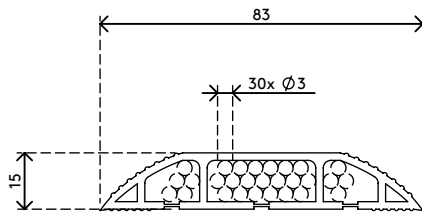

31.150

Addit cable protector 150 cm 150

The cable protector not only protects cables running over the floor but also prevents tripping. It has sloping edges with non-skid ridges and three large cable ducts to separate data and power cables to prevent interference.

- Curved top with ridges provides grip when stepped on
- Suitable for 6 cables of 7 mm thickness
- Enables optimal separation of data and power cables
- Easy to attach to the floor with the adhesive tape
- Dimensions (w x d x h): 83 x 1500 x 15 mm

Addit cable protector 150 cm 150

2016/01/04

31.150

 320 x 320 x 115 mm

 1 pcs

 grey

 0,995 kg

 805410311506