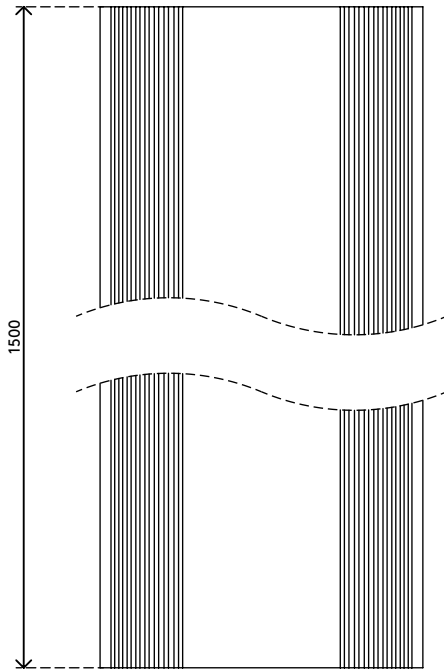

31.150

Addit cable protector 150 cm 150

The cable protector not only protects cables running over the floor but also prevents tripping. It has sloping edges with non-skid ridges and three large cable ducts to separate data and power cables to prevent interference.

- Curved top with ridges provides grip when stepped on
- Suitable for 6 cables of 7 mm thickness
- Enables optimal separation of data and power cables
- Easy to attach to the floor with the adhesive tape
- Dimensions (w x d x h): 83 x 1500 x 15 mm