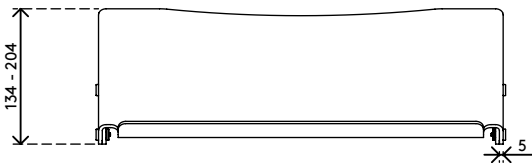

49.400

Addit ErgoDoc® document holder - adjustable 400

A very effective, in-line A3 document holder. This Ergo Doc® is height adjustable in six small steps. Simply lift it up to slide a keyboard underneath when not in use.

- Suitable for documents/books/folders/dossiers etc. up to A3 size
- Aligns documents and monitor in a straight line, preventing eye fatigue and neck strain
- Saves desk space
- Dimensions (w x d x h): 536 x 270 x 136 - 206 mm
- Height adjustable from 136 - 206 mm in 6 steps
- 5 mm thick clear acrylic
- Max. weight capacity of 6 kg
- Lift up the ErgoDoc® for keyboard storage space

Addit ErgoDoc® document holder - adjustable 400

2016/03/25

49.400

 580 x 295 x 115 mm

 1 pcs

 clear acrylic

 1,65 kg

 805410494001