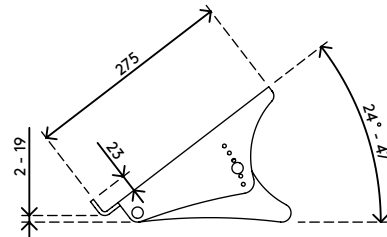

49.400

Addit ErgoDoc® document holder - adjustable 400

A very effective, in-line A3 document holder. This Ergo Doc® is height adjustable in six small steps. Simply lift it up to slide a keyboard underneath when not in use.

- Suitable for documents/books/folders/dossiers etc. up to A3 size
- Aligns documents and monitor in a straight line, preventing eye fatigue and neck strain
- Saves desk space
- Dimensions (w x d x h): 536 x 270 x 136 - 206 mm
- Height adjustable from 136 - 206 mm in 6 steps
- 5 mm thick clear acrylic
- Max. weight capacity of 6 kg
- Lift up the ErgoDoc® for keyboard storage space

Addit ErgoDoc® document holder - adjustable 400

2016/03/25

49.400

 580 x 295 x 115 mm

 1 pcs

 clear acrylic

 1,65 kg

 805410494001