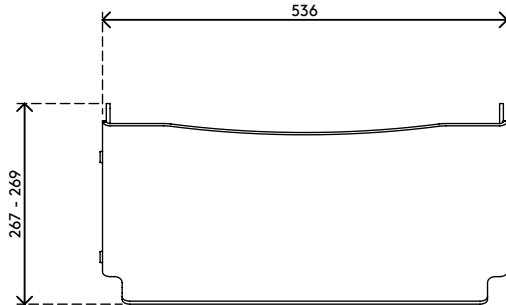

49.400

Addit ErgoDoc® document holder - adjustable 400

A very effective, in-line A3 document holder. This Ergo Doc® is height adjustable in six small steps. Simply lift it up to slide a keyboard underneath when not in use.

- Suitable for documents/books/folders/dossiers etc. up to A3 size
- Aligns documents and monitor in a straight line, preventing eye fatigue and neck strain
- Saves desk space
- Dimensions (w x d x h): 536 x 270 x 136 - 206 mm
- Height adjustable from 136 - 206 mm in 6 steps
- 5 mm thick clear acrylic
- Max. weight capacity of 6 kg
- Lift up the ErgoDoc® for keyboard storage space

Addit ErgoDoc® document holder - adjustable 400

2016/03/25

49.400

 580 x 295 x 115 mm

 1 pcs

 clear acrylic

 1,65 kg

 805410494001