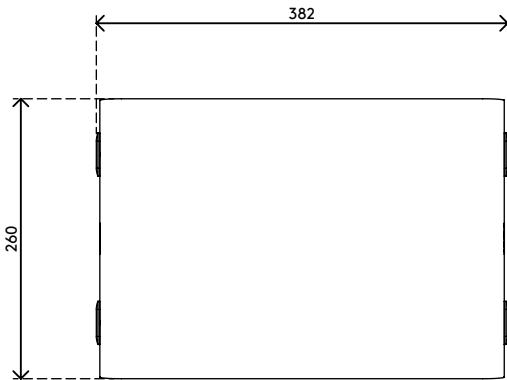

45.110

Addit Bento® monitor riser 110

The beauty of a design that is simple yet effective: this Addit Bento® monitor riser helps to improve your body posture by raising your monitor to eye-level. Its rubber feet ensure your monitor is perfectly stable and your desk remains scratch-free. Designed by Robert Bronwasser.

- Suitable for monitors up to 20 kg
- Made of sturdy steel with a durable matt powder coating
- Works great with the Addit Bento® ergonomic toolbox
- Fixed height
- Dimensions (w x d x h): 382 x 260 x 110 mm

addit

20 kg

Addit Bento® monitor riser 110

2017/10/16

45.110

 404 x 284 x 112 mm

 1 pcs

 white