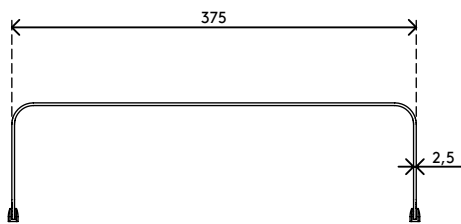

45.110

Addit Bento® monitor riser 110

The beauty of a design that is simple yet effective: this Addit Bento® monitor riser helps to improve your body posture by raising your monitor to eye-level. Its rubber feet ensure your monitor is perfectly stable and your desk remains scratch-free. Designed by Robert Bronwasser.

- Suitable for monitors up to 20 kg
- Made of sturdy steel with a durable matt powder coating
- Works great with the Addit Bento® ergonomic toolbox
- Fixed height
- Dimensions (w x d x h): 382 x 260 x 110 mm

addit

20 kg

Addit Bento® monitor riser 110

2017/10/16

45.110

 404 x 284 x 112 mm

 1 pcs

 white