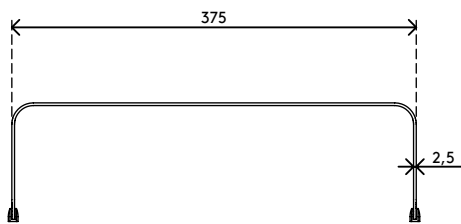

45.113

Addit Bento® monitor riser 113

The beauty of a design that is simple yet effective: this Addit Bento® monitor riser helps to improve your body posture by raising your monitor to eye-level. Its rubber feet ensure your monitor is perfectly stable and your desk remains scratch-free. Designed by Robert Bronwasser.

- Suitable for monitors up to 20 kg
- Made of sturdy steel with a durable matt powder coating
- Works great with the Addit Bento® ergonomic toolbox
- Fixed height
- Dimensions (w x d x h): 382 x 260 x 110 mm

addit

20 kg

Addit Bento® monitor riser 113

2017/10/16

45.113

 404 x 284 x 112 mm

 1 pcs

 black