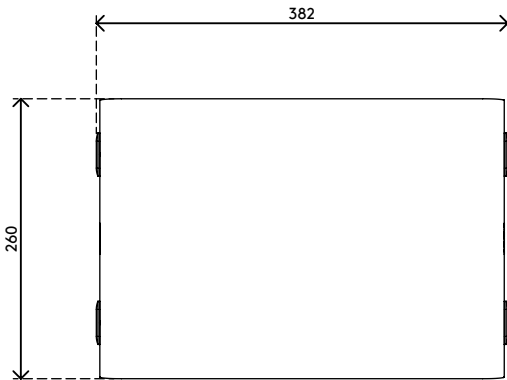

45.113

Addit Bento® monitor riser 113

The beauty of a design that is simple yet effective: this Addit Bento® monitor riser helps to improve your body posture by raising your monitor to eye-level. Its rubber feet ensure your monitor is perfectly stable and your desk remains scratch-free. Designed by Robert Bronwasser.

- Suitable for monitors up to 20 kg
- Made of sturdy steel with a durable matt powder coating
- Works great with the Addit Bento® ergonomic toolbox
- Fixed height
- Dimensions (w x d x h): 382 x 260 x 110 mm

addit

20 kg

Addit Bento® monitor riser 113

2017/10/16

45.113

 404 x 284 x 112 mm

 1 pcs

 black