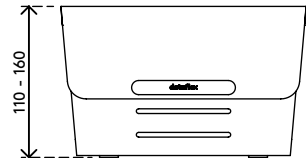

- The ergonomic desk set contains the Addit Bento® ergonomic toolbox and Addit Bento® adjustable monitor riser
- When not in use, the ergonomic toolbox nicely fits inside the monitor riser for a tidy look and a 'clean desk'
- Offers ergonomic and practical benefits for any type of workstation
- The Addit Bento® ergonomic toolbox neatly stores your office utensils, documents (A4) and devices (up to 12")

- and can be used as a notebook stand, tablet stand or in-line document holder
- Addit Bento® adjustable monitor riser is suitable for monitors up to 20 kg and is made of sturdy steel with a durable, matt powder coating
- For further technical specifications, please consult the individual sell sheets of Addit Bento® ergonomic toolbox and Addit Bento® adjustable monitor riser