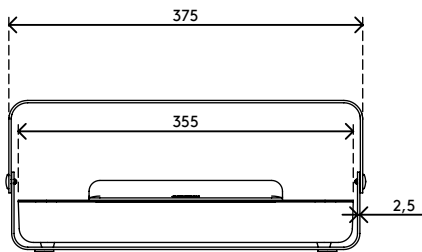

- The ergonomic desk set contains the Addit Bento® ergonomic toolbox and Addit Bento® adjustable monitor riser
- When not in use, the ergonomic toolbox nicely fits inside the monitor riser for a tidy look and a 'clean desk'
- Offers ergonomic and practical benefits for any type of workstation
- The Addit Bento® ergonomic toolbox neatly stores your office utensils, documents (A4) and devices (up to 12")

- and can be used as a notebook stand, tablet stand or in-line document holder
- Addit Bento® adjustable monitor riser is suitable for monitors up to 20 kg and is made of sturdy steel with a durable, matt powder coating
- For further technical specifications, please consult the individual sell sheets of Addit Bento® ergonomic toolbox and Addit Bento® adjustable monitor riser

20 kg

Addit Bento® ergonomic desk set 220

2017/10/16

45.220

 404 x 284 x 112 mm

 1 pcs

 white

 7,45 kg