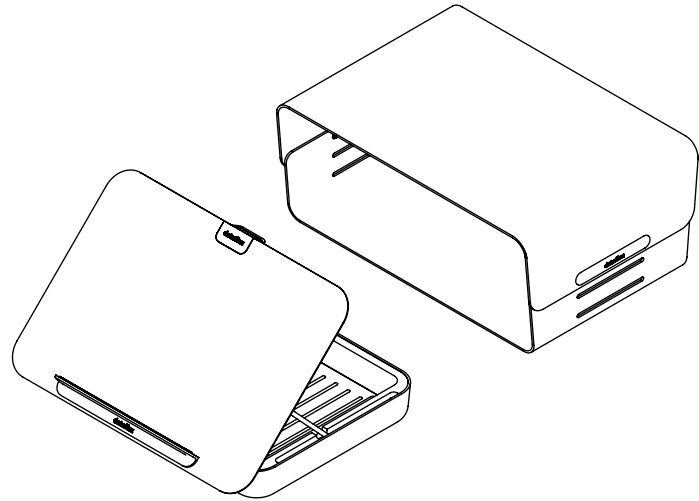

45.220

Addit Bento® ergonomic desk set 220

Everyone can now enjoy a neat desk and healthy posture: the Addit Bento® ergonomic desk set is a full package of products that are made for each other. This set turns a nice desk into an ergonomic workstation that's comfortable and practical. Designed by Robert Bronwasser.

- The ergonomic desk set contains the Addit Bento® ergonomic toolbox and Addit Bento® adjustable monitor riser
- When not in use, the ergonomic toolbox nicely fits inside the monitor riser for a tidy look and a 'clean desk'
- Offers ergonomic and practical benefits for any type of workstation
- The Addit Bento® ergonomic toolbox neatly stores your office utensils, documents (A4) and devices (up to 12")

- and can be used as a notebook stand, tablet stand or in-line document holder
- Addit Bento® adjustable monitor riser is suitable for monitors up to 20 kg and is made of sturdy steel with a durable, matt powder coating
- For further technical specifications, please consult the individual sell sheets of Addit Bento® ergonomic toolbox and Addit Bento® adjustable monitor riser

20 kg

Addit Bento® ergonomic desk set 220

2017/10/16

45.220

 404 x 284 x 112 mm

 1 pcs

 white

 7,45 kg