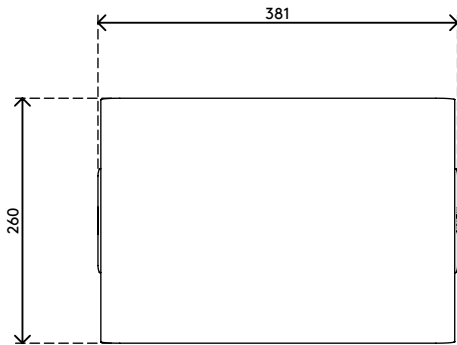

45.220

Addit Bento® ergonomic desk set 220

Everyone can now enjoy a neat desk and healthy posture: the Addit Bento® ergonomic desk set is a full package of products that are made for each other. This set turns a nice desk into an ergonomic workstation that's comfortable and practical. Designed by Robert Bronwasser.

- The ergonomic desk set contains the Addit Bento® ergonomic toolbox and Addit Bento® adjustable monitor riser
- When not in use, the ergonomic toolbox nicely fits inside the monitor riser for a tidy look and a 'clean desk'
- Offers ergonomic and practical benefits for any type of workstation
- The Addit Bento® ergonomic toolbox neatly stores your office utensils, documents (A4) and devices (up to 12")

20 kg

Addit Bento® ergonomic desk set 220

2017/10/16

45.220

 404 x 284 x 112 mm

 1 pcs

 white

 7,45 kg