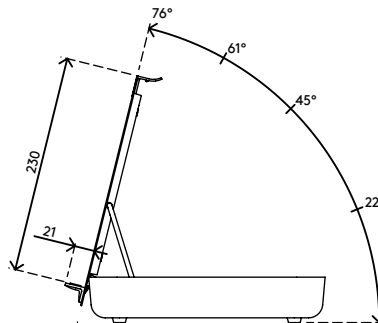

- The ergonomic desk set contains the Addit Bento® ergonomic toolbox and Addit Bento® adjustable monitor riser
- When not in use, the ergonomic toolbox nicely fits inside the monitor riser for a tidy look and a 'clean desk'
- Offers ergonomic and practical benefits for any type of workstation
- The Addit Bento® ergonomic toolbox neatly stores your office utensils, documents (A4) and devices (up to 12")

- and can be used as a notebook stand, tablet stand or in-line document holder
- Addit Bento® adjustable monitor riser is suitable for monitors up to 20 kg and is made of sturdy steel with a durable, matt powder coating
- For further technical specifications, please consult the individual sell sheets of Addit Bento® ergonomic toolbox and Addit Bento® adjustable monitor riser

20 kg

Addit Bento® ergonomic desk set 220

2017/10/16

45.220

 404 x 284 x 112 mm

 1 pcs

 white

 7,45 kg