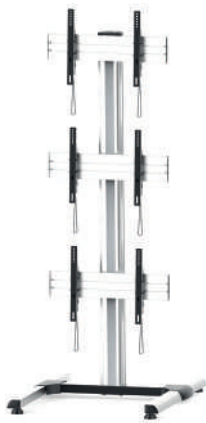

For 45" - 55" - max. 40kg / screen
Max. VESA 600x400

PDS-2302S

Dual screen video wall cart

For 45" - 55" - max. 40kg / screen
Max. VESA 600x400

PDS-2302C

Triple screen video wall stand with fixed feet base

For 45" - 55" - max. 40kg / screen
Max. VESA 600x400

PDS-2303S

Triple screen video wall cart

For 45" - 55" - max. 40kg / screen
Max. VESA 600x400

PDS-2303C

Quad screen video wall stand with fixed feet base