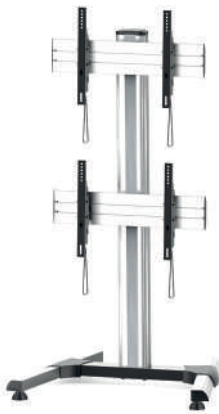

Laptop / AV cabinet

Accessory for PDS-2000 series
Load capacity: 10kg

PDS-2503

Secure Laptop cabinet

Accessory for PDS-2000 series
Load capacity: 10kg

PDS-2504

Dual screen video wall stand with fixed feet base