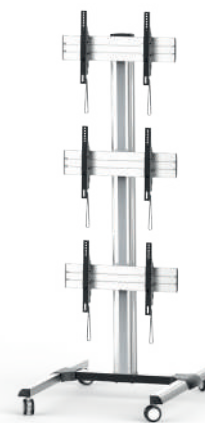

Triple screen video wall cart

For 45" - 55" - max. 40kg / screen
Max. VESA 600x400

PDS-2303C