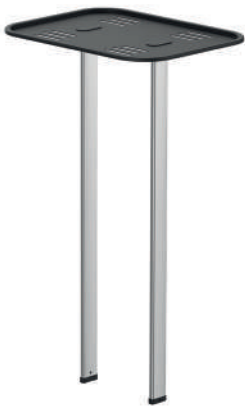

Solid camera shelf

Accessory for PDS-2000 series
Load capacity: 10kg

PDS-2501